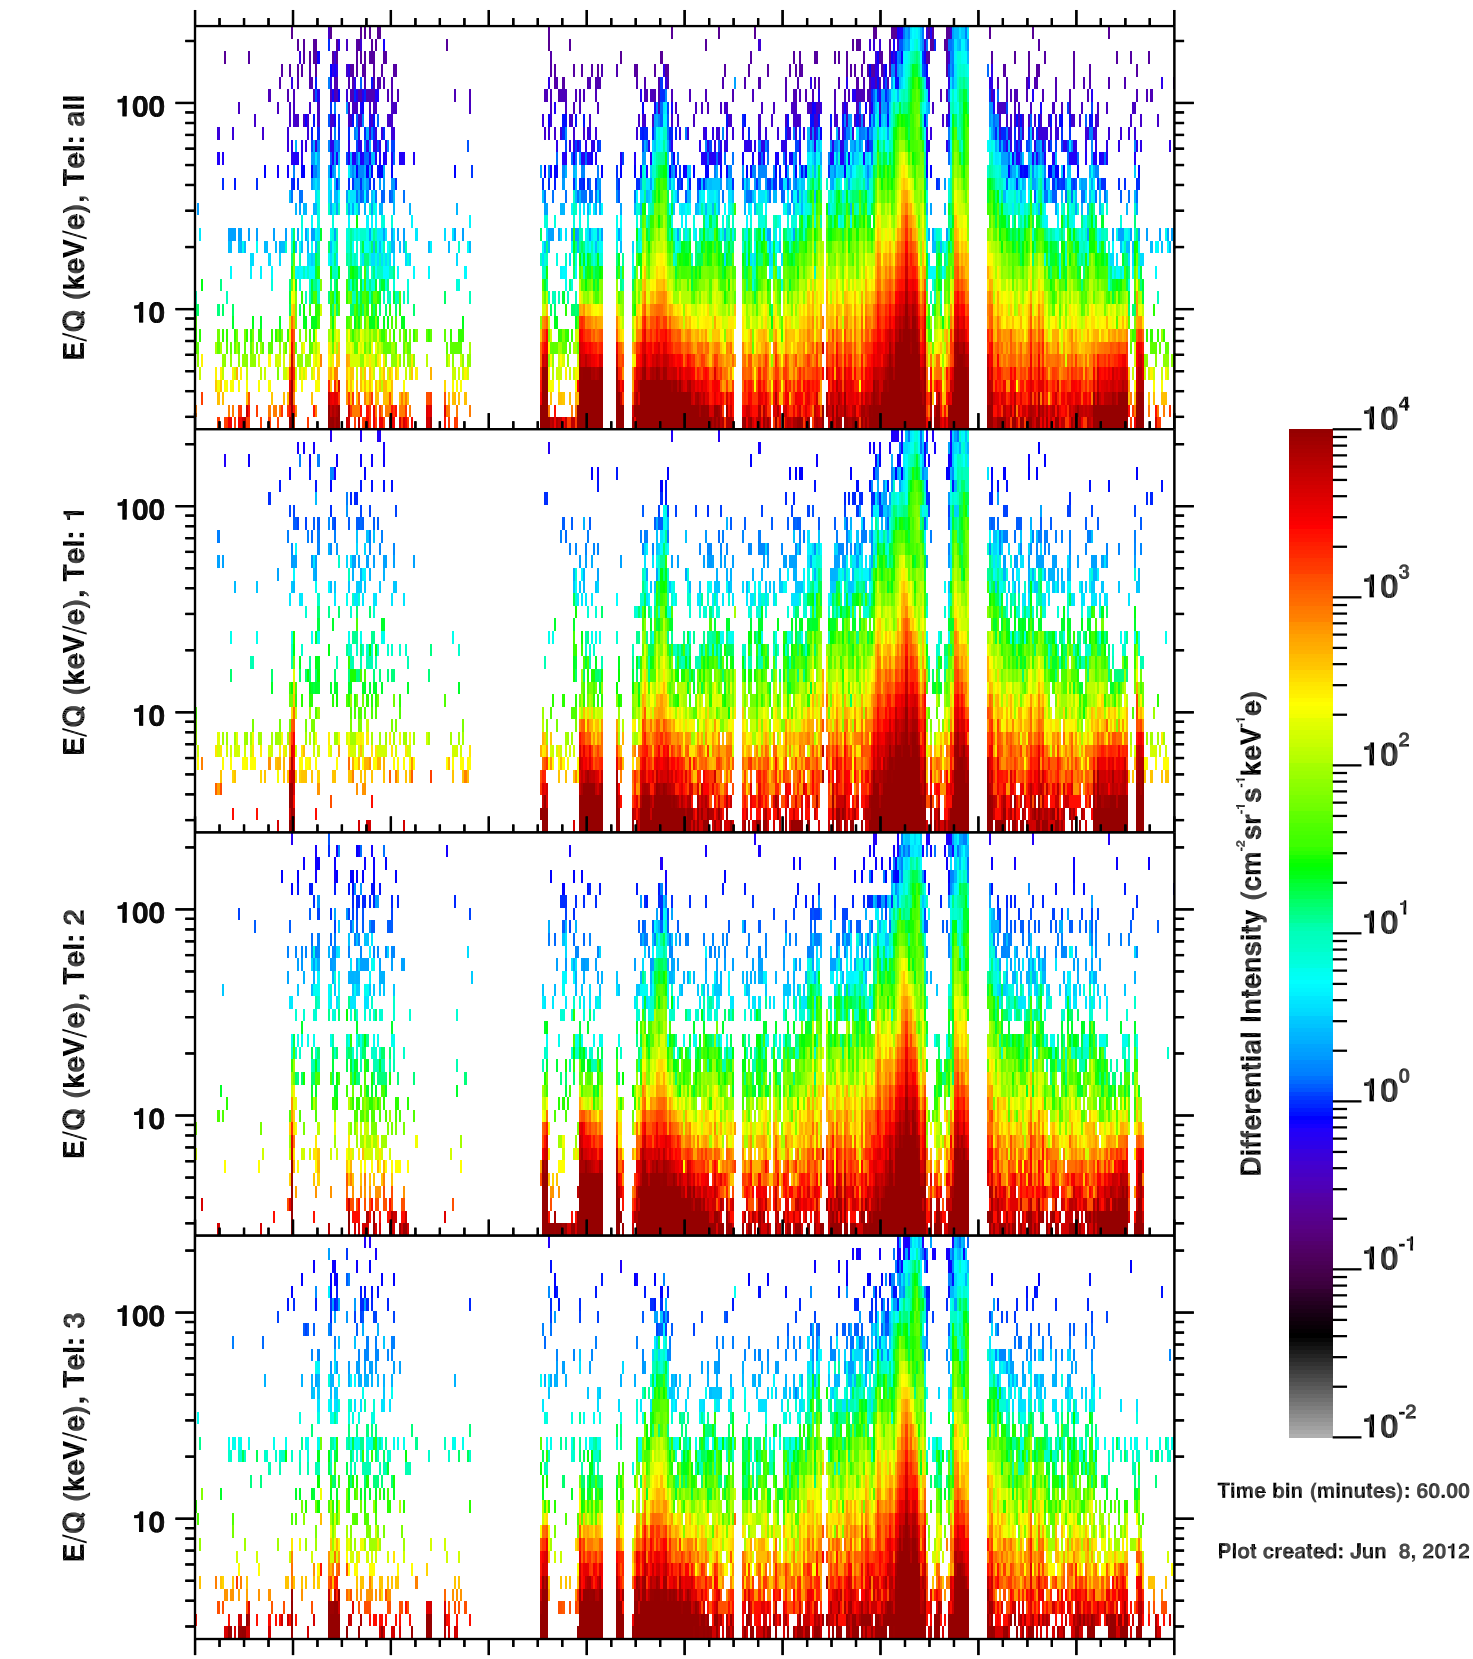

### Cassini/CHEMS | H+ Flux

Time bin (minutes): 60.00

Plot created: Jun 8, 2012

	220	222	224	226	228	230	232	234	236	238	240
R(Rs)	41.1	44.6	45.9	45.1	42.2	36.9	28.5	14.9	11.9	26.7	35.8
Lat(°)	0.2	0.2	0.2	0.3	0.3	0.3	0.3	0.4	-0.1	0.1	0.2
LT(dec.h)	14.1	14.5	14.9	15.2	15.6	16.1	16.8	18.4	10.7	12.9	13.6