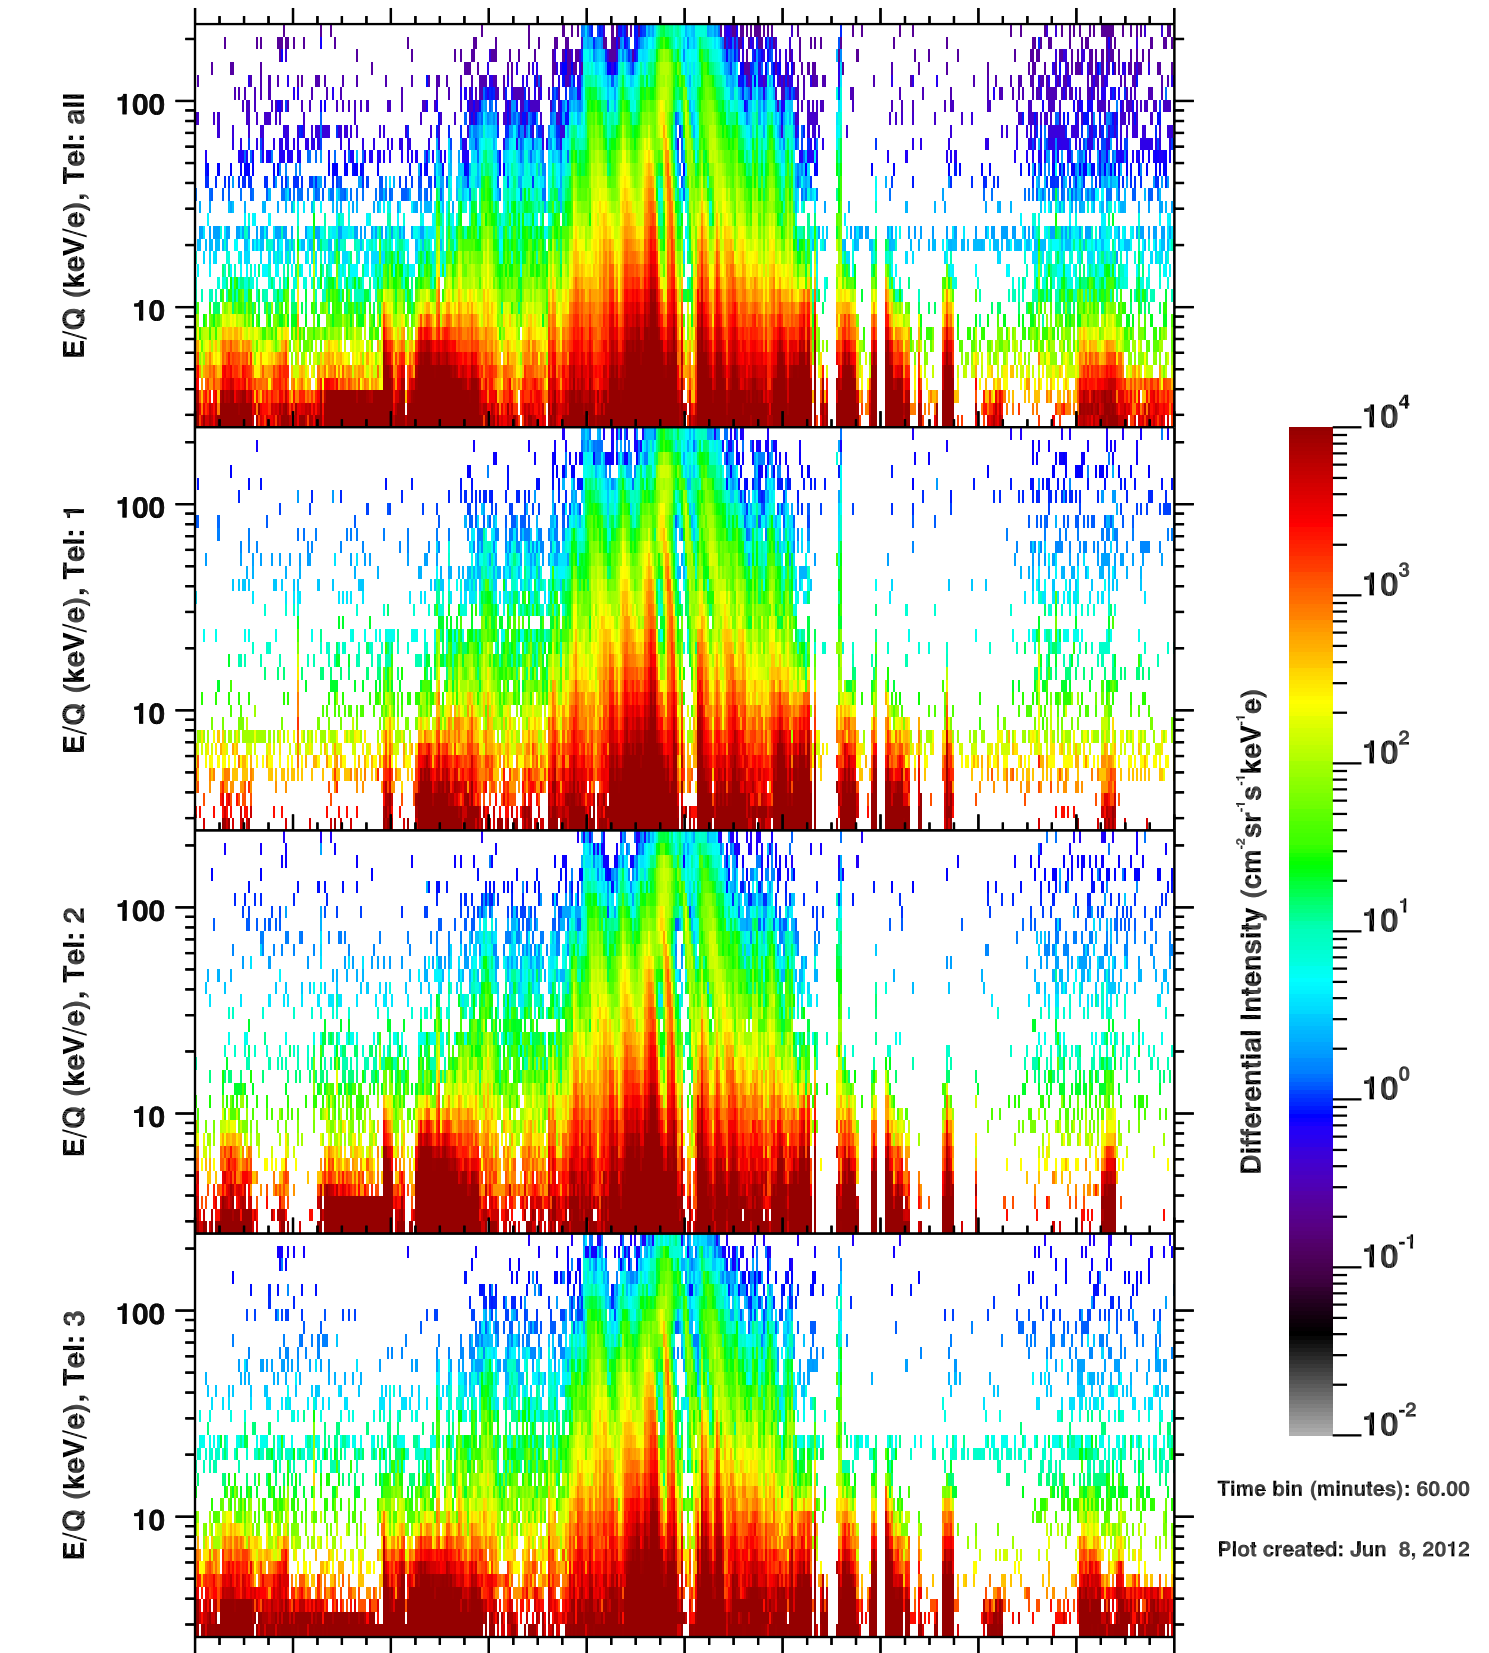

Cassini/CHEMS | H+ Flux

Time bin (minutes): 60.00

Plot created: Jun 8, 2012

	160	162	164	166	168	170	172	174	176	178	180
R(Rs)	56.5	50.7	43.4	34.0	21.4	5.9	21.5	32.4	39.4	43.6	45.5
Lat(°)	0.4	0.4	0.4	0.4	0.4	-0.3	0.0	0.1	0.2	0.2	0.2
LT(dec.h)	17.1	17.4	17.8	18.4	19.6	4.2	12.4	13.5	14.0	14.5	14.8