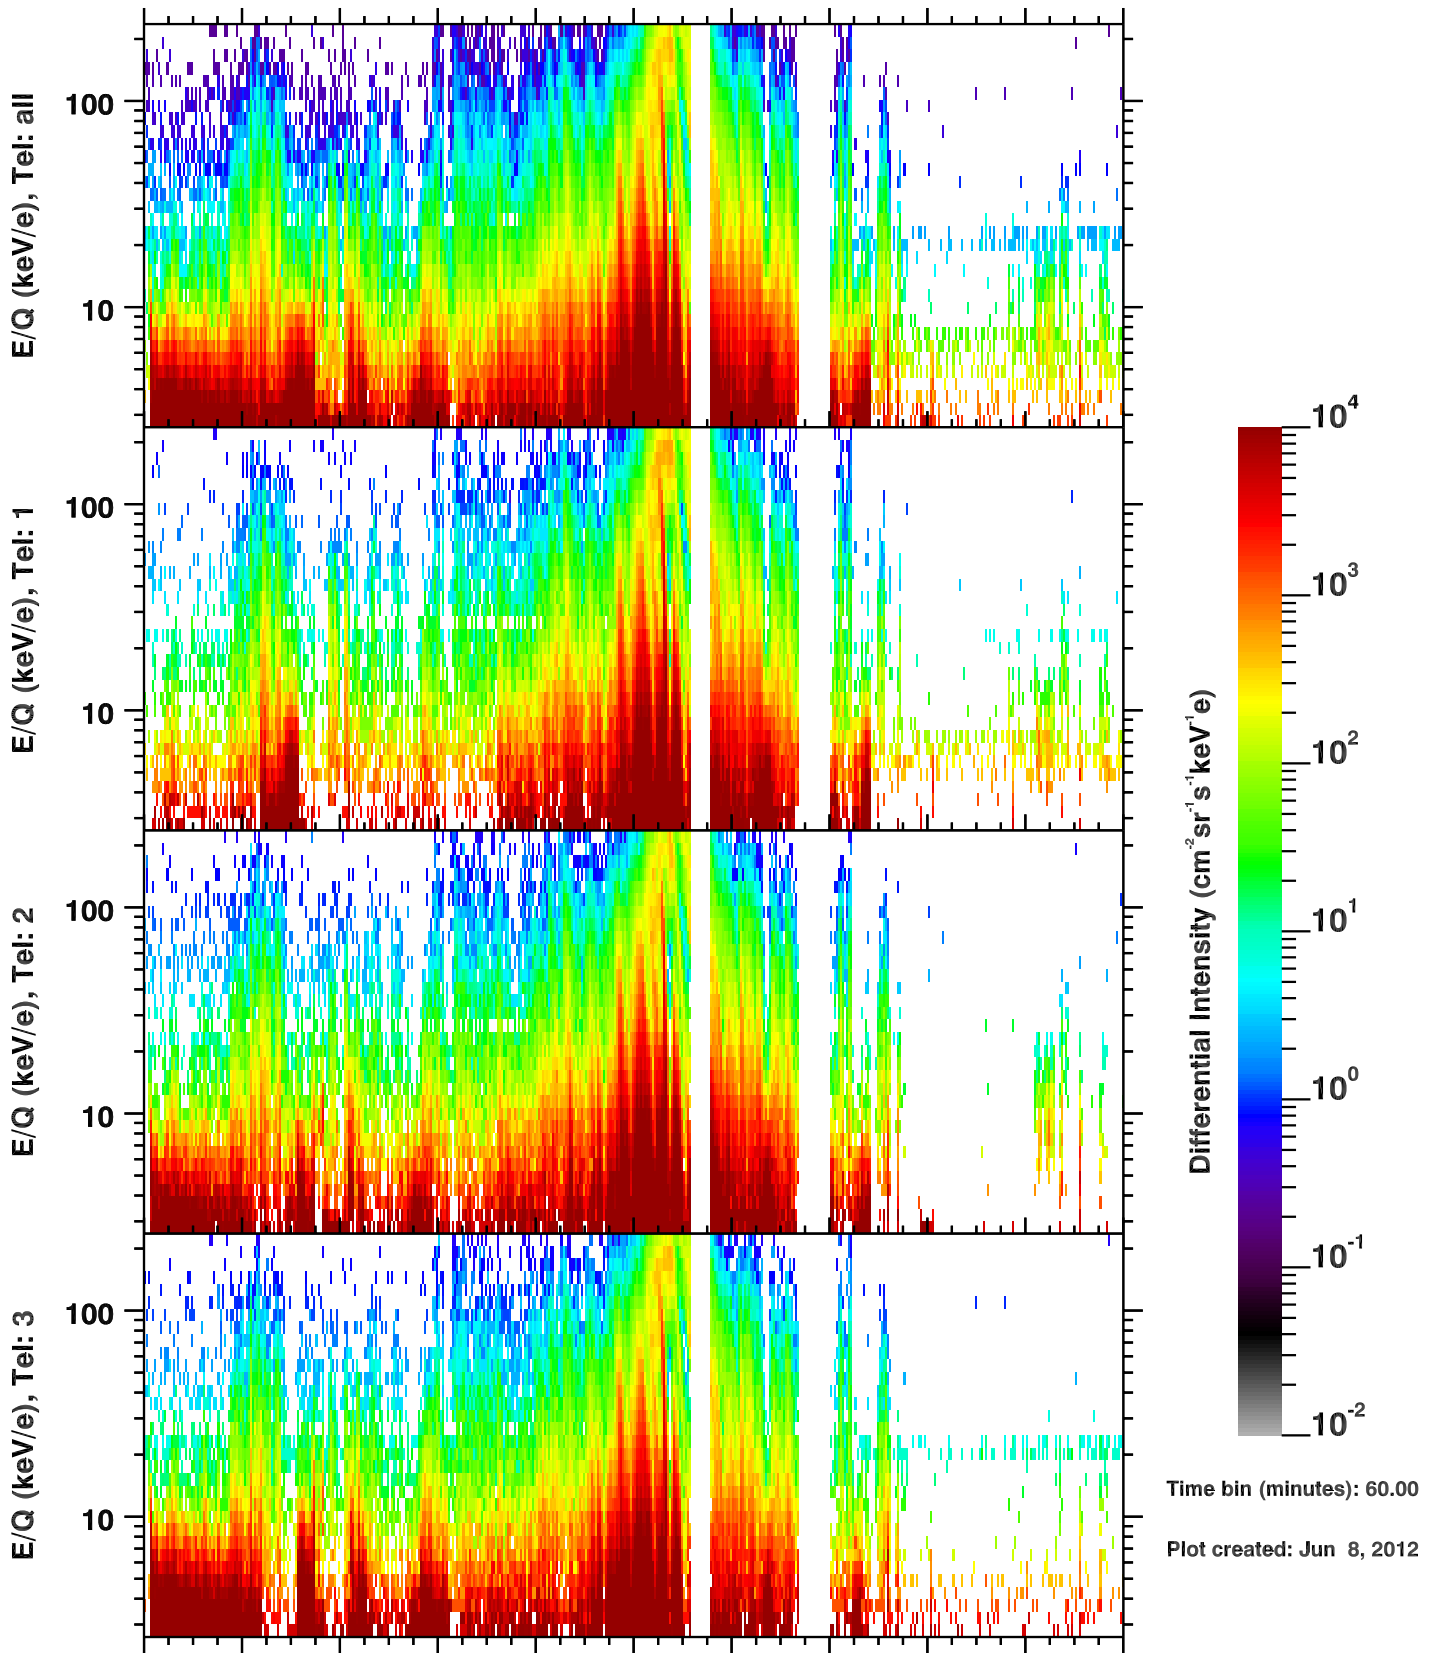

Cassini/CHEMS | H+ Flux

Time bin (minutes): 60.00

Plot created: Jun 8, 2012

	120	122	124	126	128	130	132	134	136	138	140
R(Rs)	48.1	46.3	42.5	36.3	27.0	12.0	14.5	29.1	39.7	47.8	54.2
Lat(°)	0.4	0.4	0.4	0.4	0.4	0.2	-0.1	0.1	0.2	0.2	0.2
LT(dec.h)	17.2	17.6	17.9	18.4	19.2	21.7	11.3	13.3	14.1	14.6	14.9