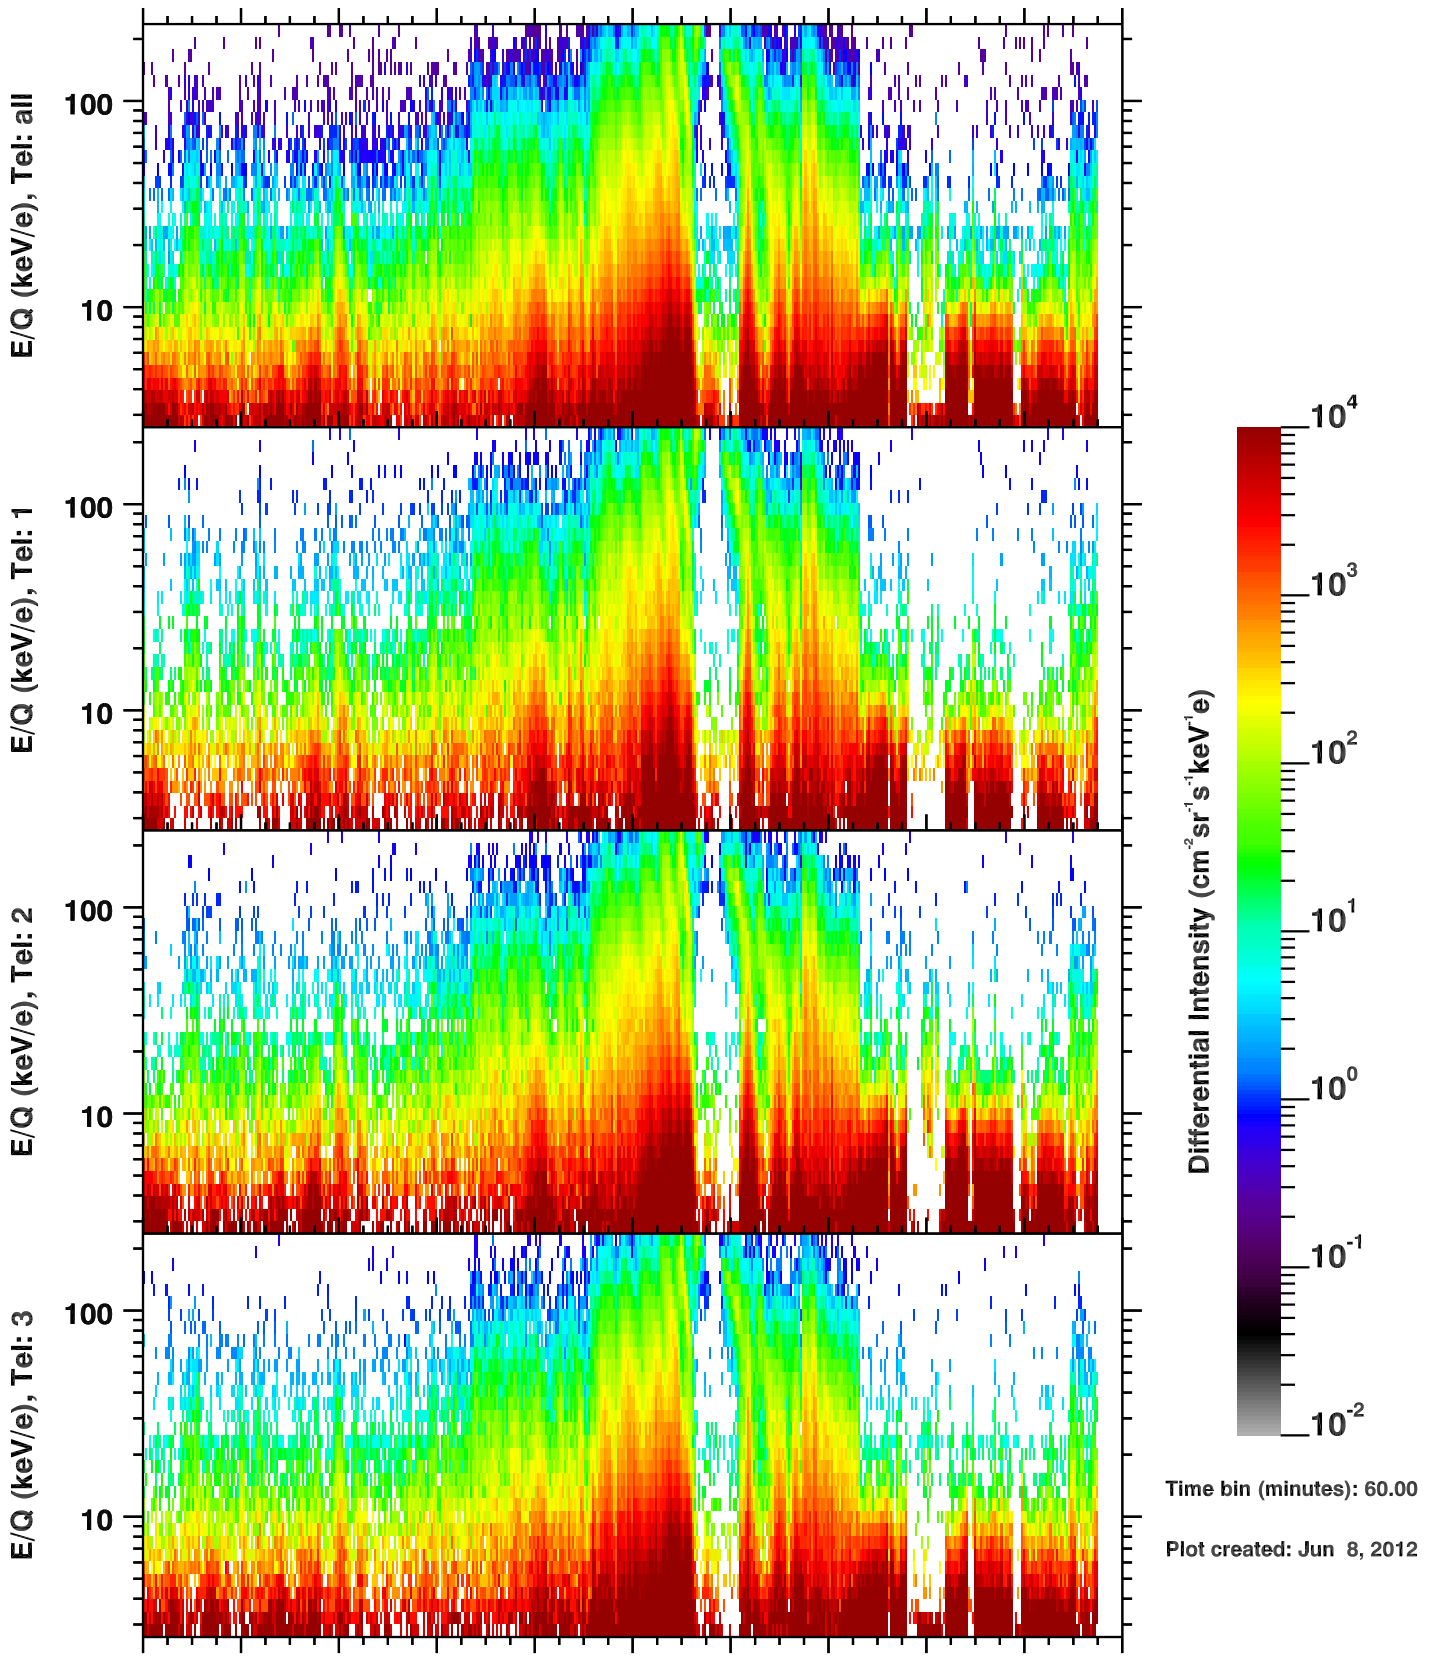

Cassini/CHEMS | H+ Flux

Time bin (minutes): 60.00

Plot created: Jun 8, 2012

	40	42	44	46	48	50	52	54	56	58	60
R(Rs)	43.8	44.2	42.3	37.9	30.5	18.3	7.7	24.5	35.4	43.0	48.3
Lat($^{\circ}$)	0.3	0.3	0.3	0.3	0.3	0.3	-0.1	0.2	0.3	0.3	0.3
LT(dec.h)	17.9	18.3	18.7	19.1	19.7	20.9	10.9	14.9	15.8	16.3	16.7