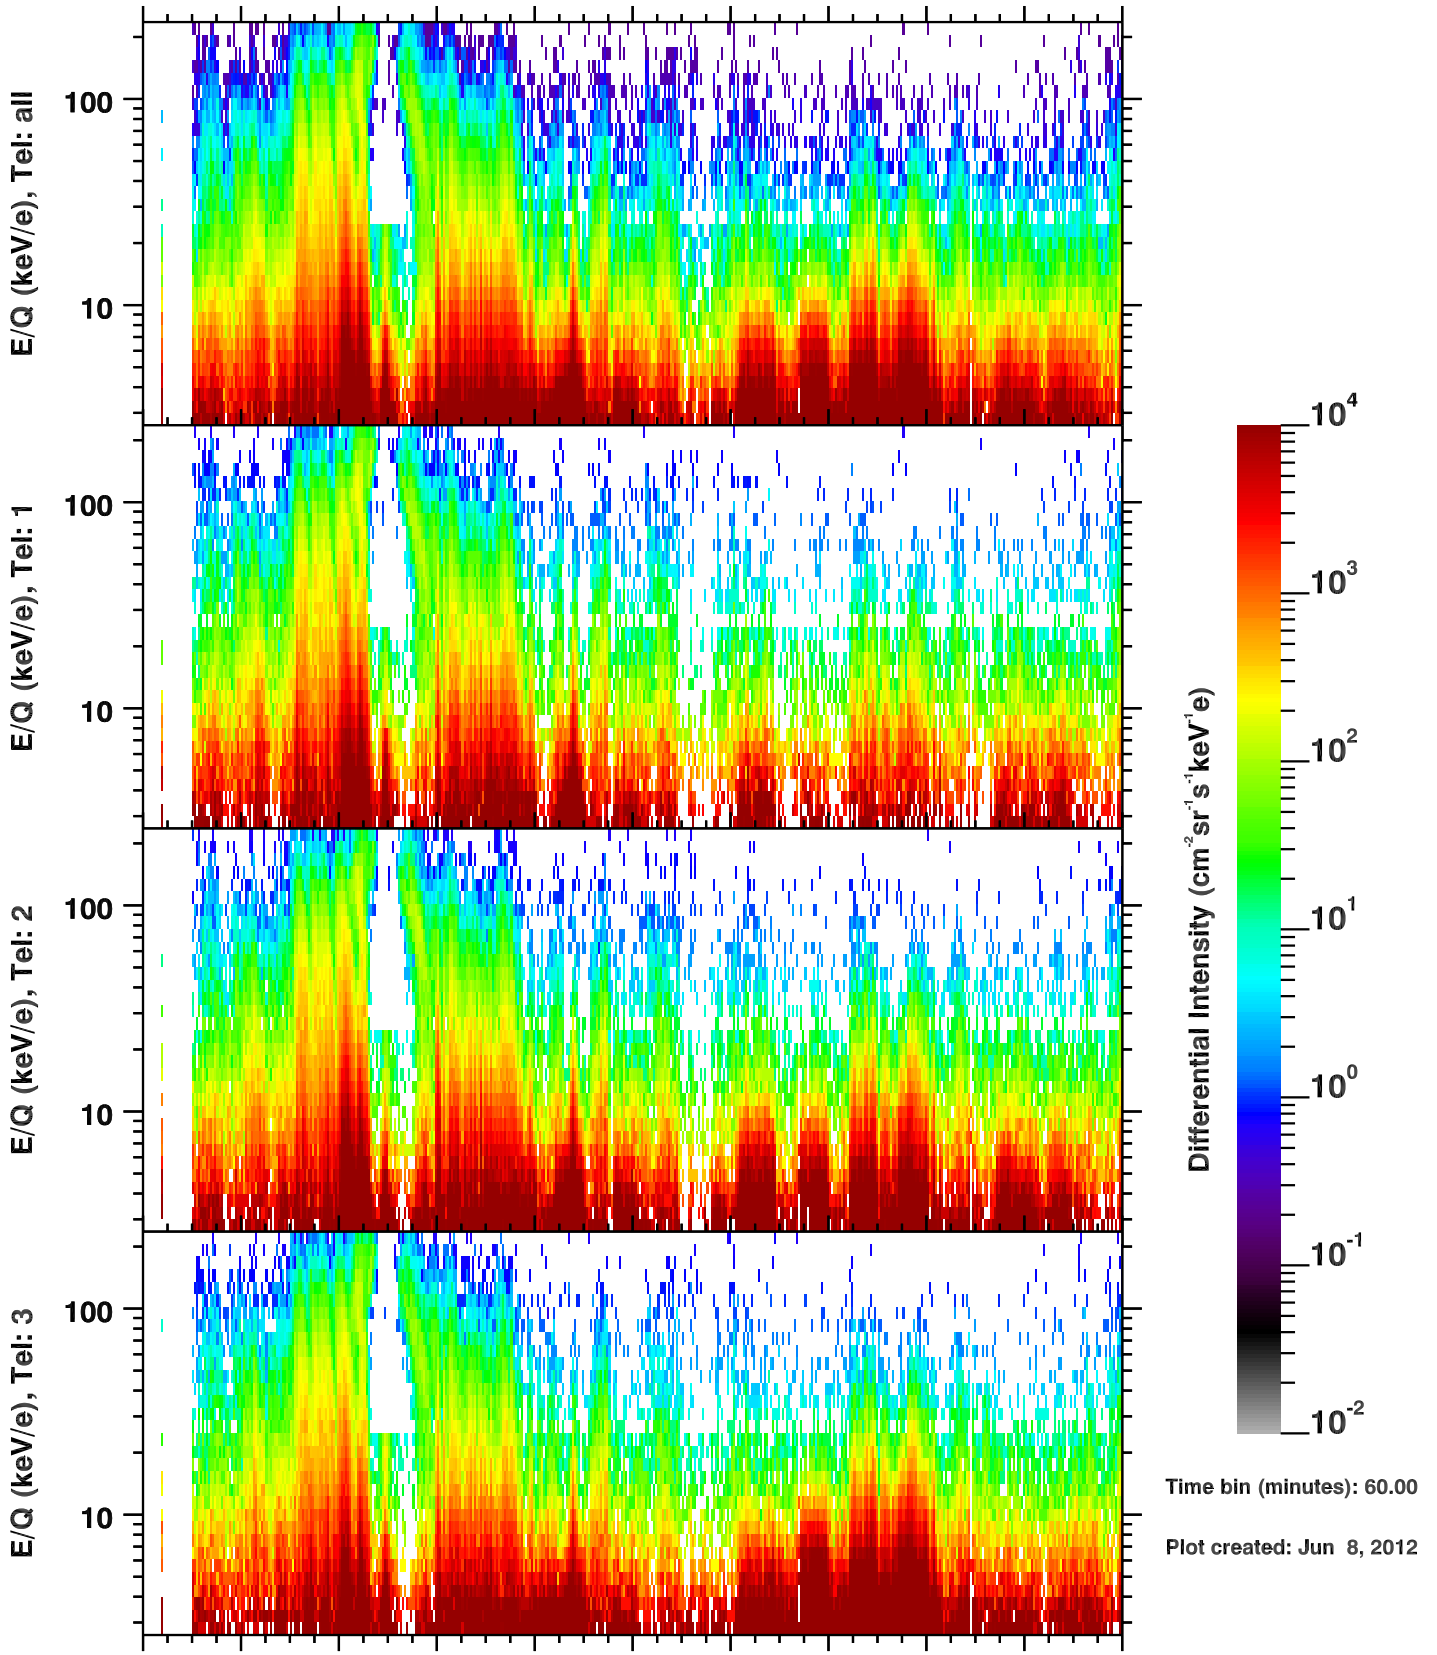

Cassini/CHEMS | H+ Flux

Time bin (minutes): 60.00

Plot created: Jun 8, 2012

	350	352	354	356	358	360	362	364	1	3	5
R(Rs)	36.1	27.5	13.2	14.1	28.0	36.5	41.6	44.2	44.6	42.7	38.4
Lat(°)	-0.1	-0.1	-0.1	0.0	-0.0	-0.0	-0.0	-0.1	-0.1	-0.1	-0.1
LT(dec.h)	19.4	20.1	21.9	14.8	16.5	17.2	17.6	18.0	18.4	18.7	19.2