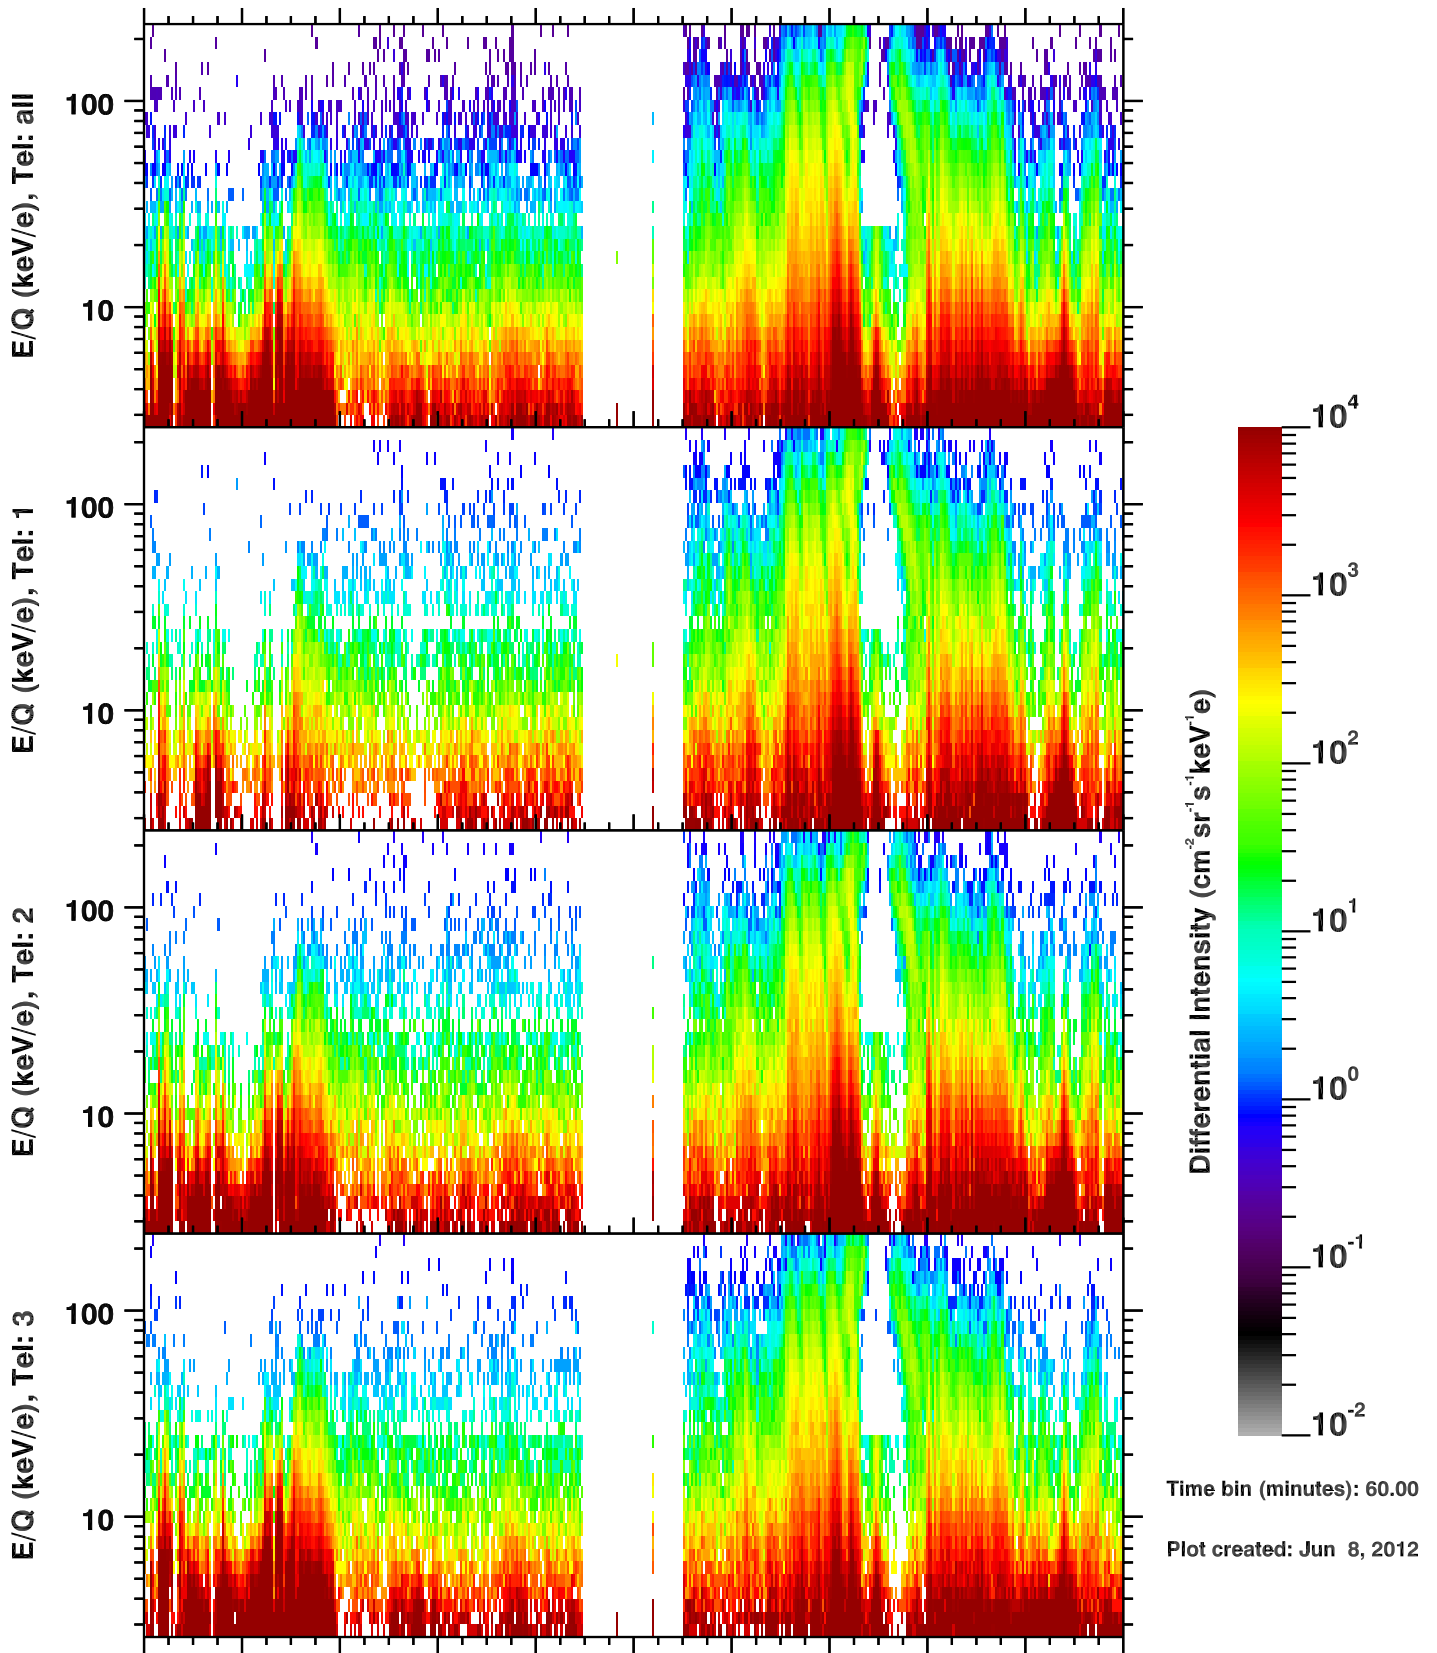

Cassini/CHEMS | H+ Flux

Time bin (minutes): 60.00

Plot created: Jun 8, 2012

	340	342	344	346	348	350	352	354	356	358	360
R(Rs)	38.1	42.4	44.3	44.0	41.3	36.1	27.5	13.2	14.1	28.0	36.5
Lat($^{\circ}$)	-0.0	-0.0	-0.0	-0.0	-0.0	-0.1	-0.1	-0.1	0.0	-0.0	-0.0
LT(dec.h)	17.4	17.8	18.2	18.5	18.9	19.4	20.1	21.9	14.8	16.5	17.2