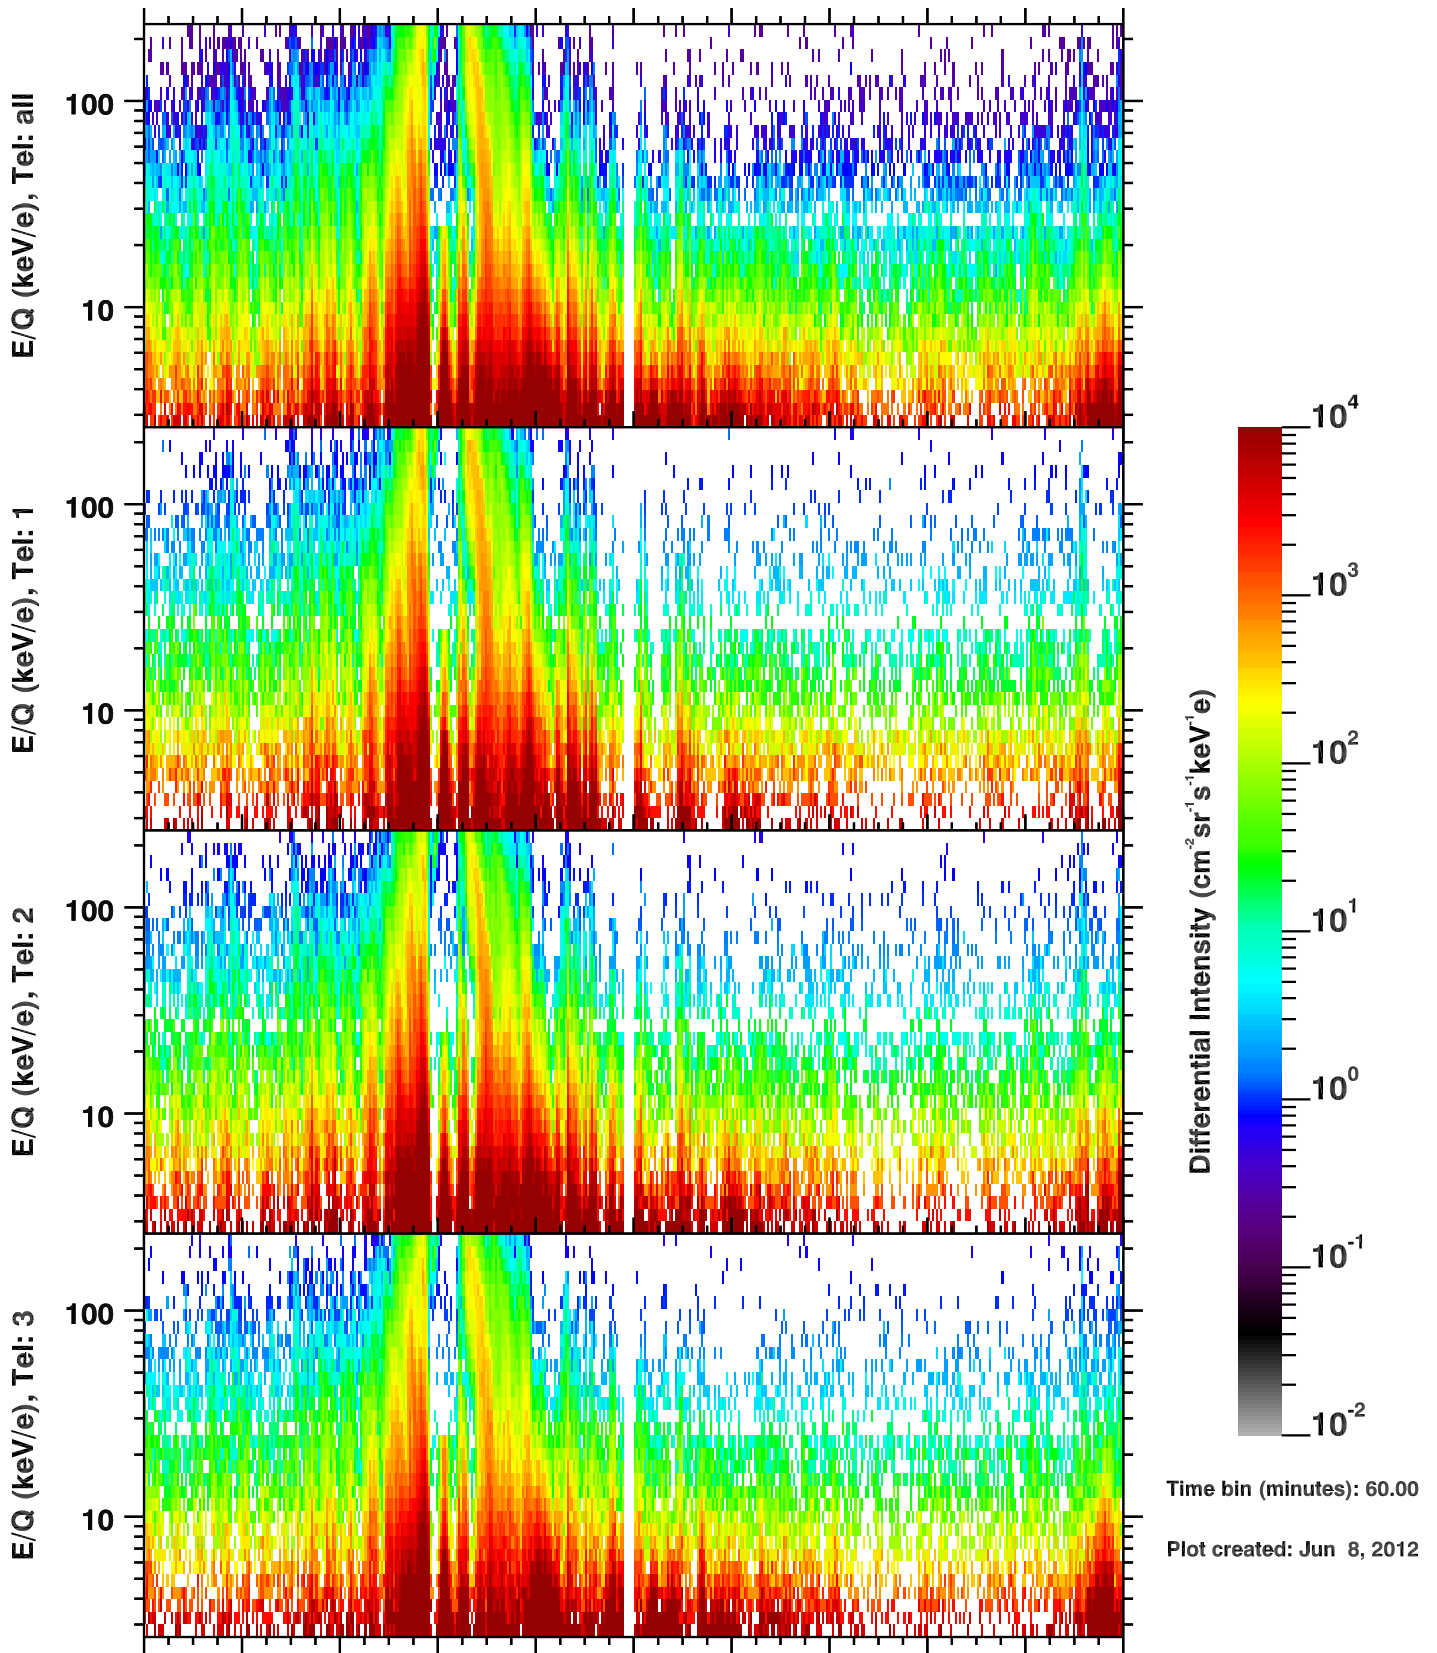

Cassini/CHEMS | H+ Flux

Time bin (minutes): 60.00

Plot created: Jun 8, 2012

	200	202	204	206	208	210	212	214	216	218	220
R(Rs)	39.2	32.9	22.6	4.2	20.8	31.8	38.5	42.3	43.6	42.5	39.0
Lat($^{\circ}$)	-3.3	-3.7	-4.2	-1.5	0.2	-1.0	-1.7	-2.2	-2.6	-2.9	-3.3
LT(dec.h)	19.2	19.8	20.7	3.0	16.1	17.1	17.7	18.1	18.4	18.8	19.2