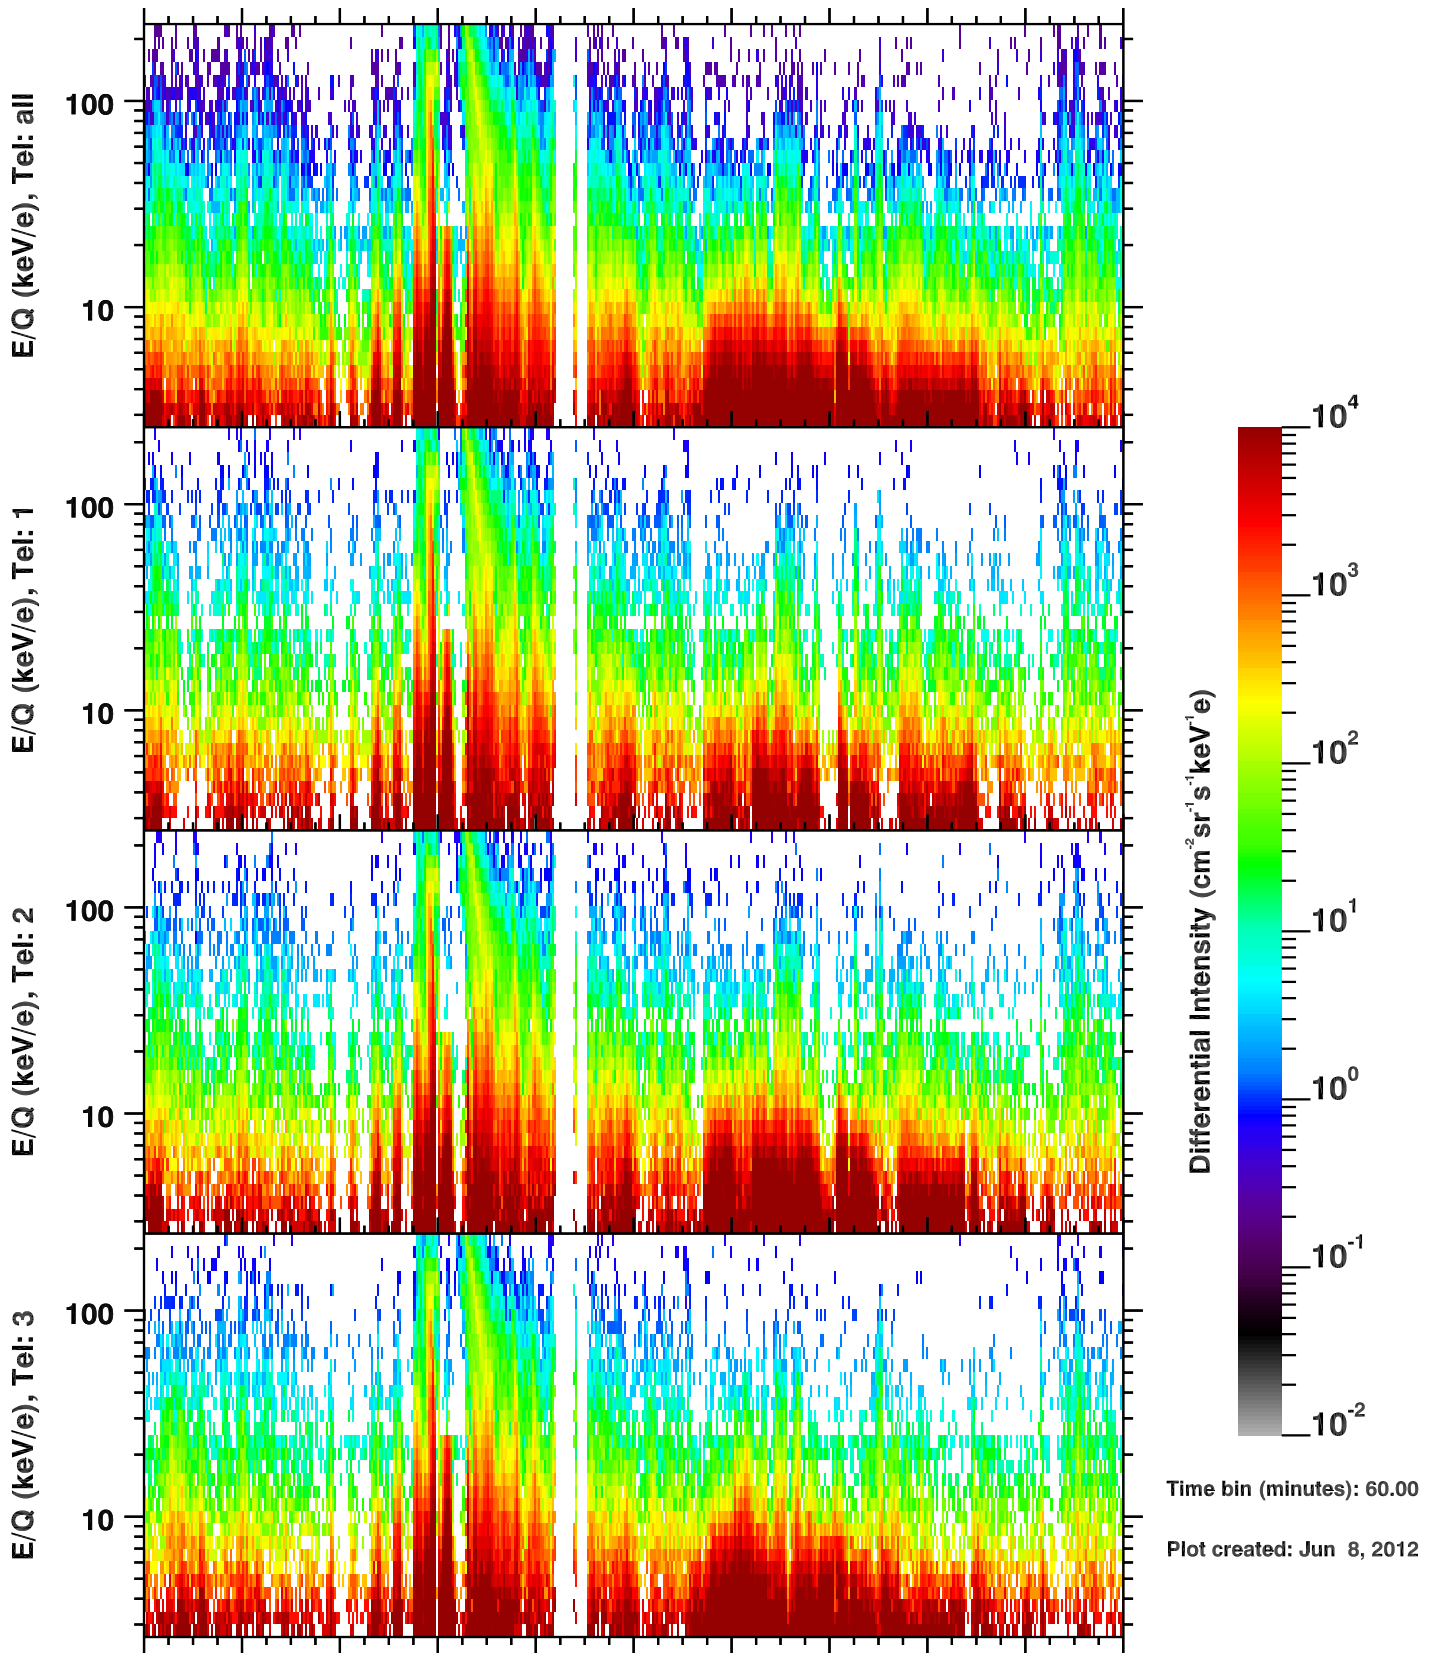

Cassini/CHEMS | H+ Flux

Time bin (minutes): 60.00

Plot created: Jun 8, 2012

	180	182	184	186	188	190	192	194	196	198	200
R(Rs)	36.4	31.8	22.8	4.8	20.1	31.4	38.3	42.2	43.6	42.6	39.2
Lat($^{\circ}$)	-11.2	-13.3	-16.0	-14.3	0.2	-1.1	-1.7	-2.2	-2.5	-2.9	-3.3
LT(dec.h)	18.5	19.0	19.9	0.9	16.0	17.1	17.7	18.1	18.5	18.8	19.2