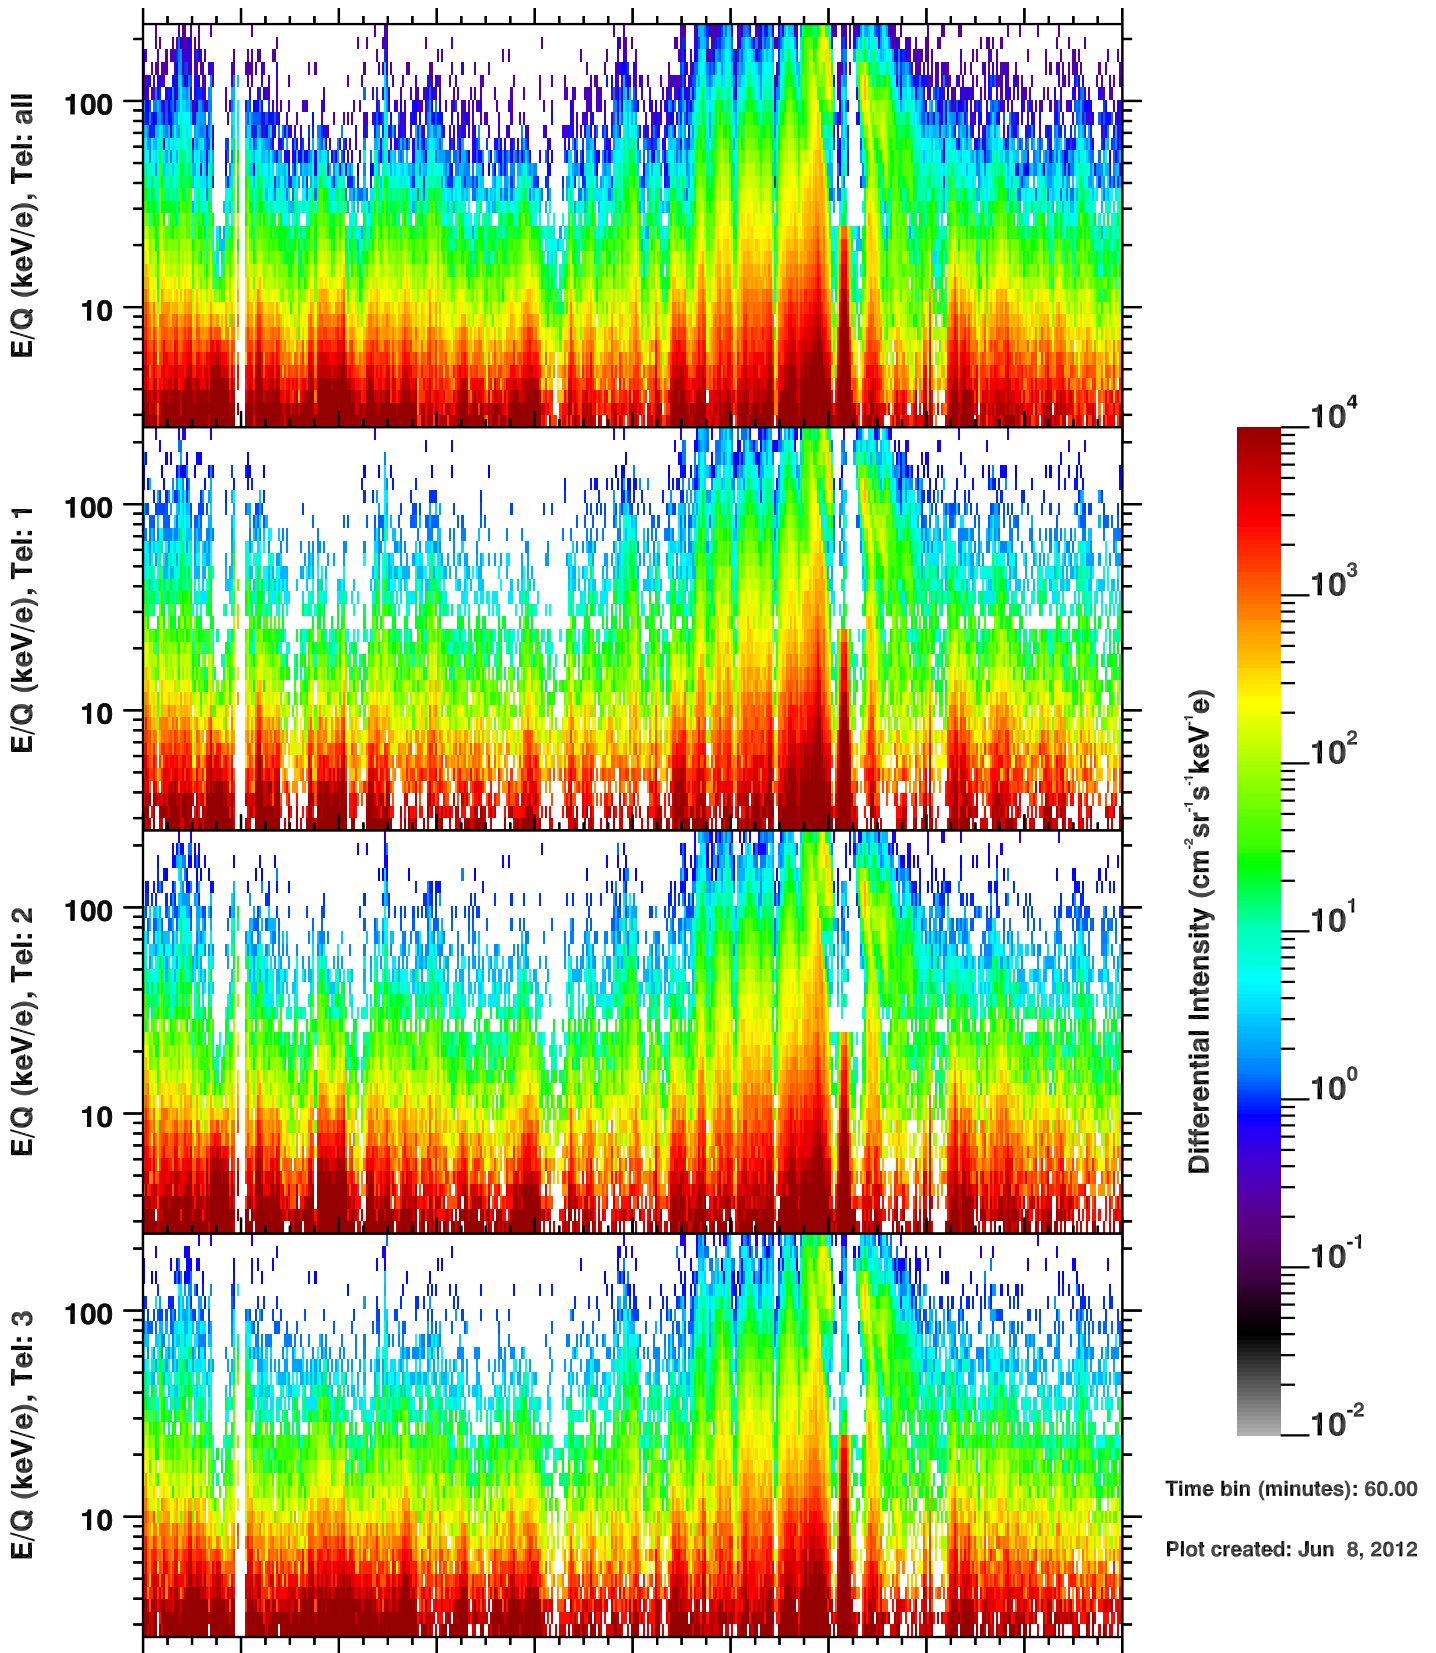

Cassini/CHEMS | H+ Flux

Time bin (minutes): 60.00

Plot created: Jun 8, 2012

	140	142	144	146	148	150	152	154	156	158	160
R(Rs)	19.2	30.0	35.7	37.8	36.7	32.3	23.6	6.3	19.5	30.2	35.8
Lat(°)	0.1	3.0	4.7	6.0	7.1	8.3	9.9	11.1	0.2	0.0	-0.3
LT(dec.h)	16.0	17.0	17.6	18.0	18.4	19.0	19.7	23.3	16.0	17.0	17.5