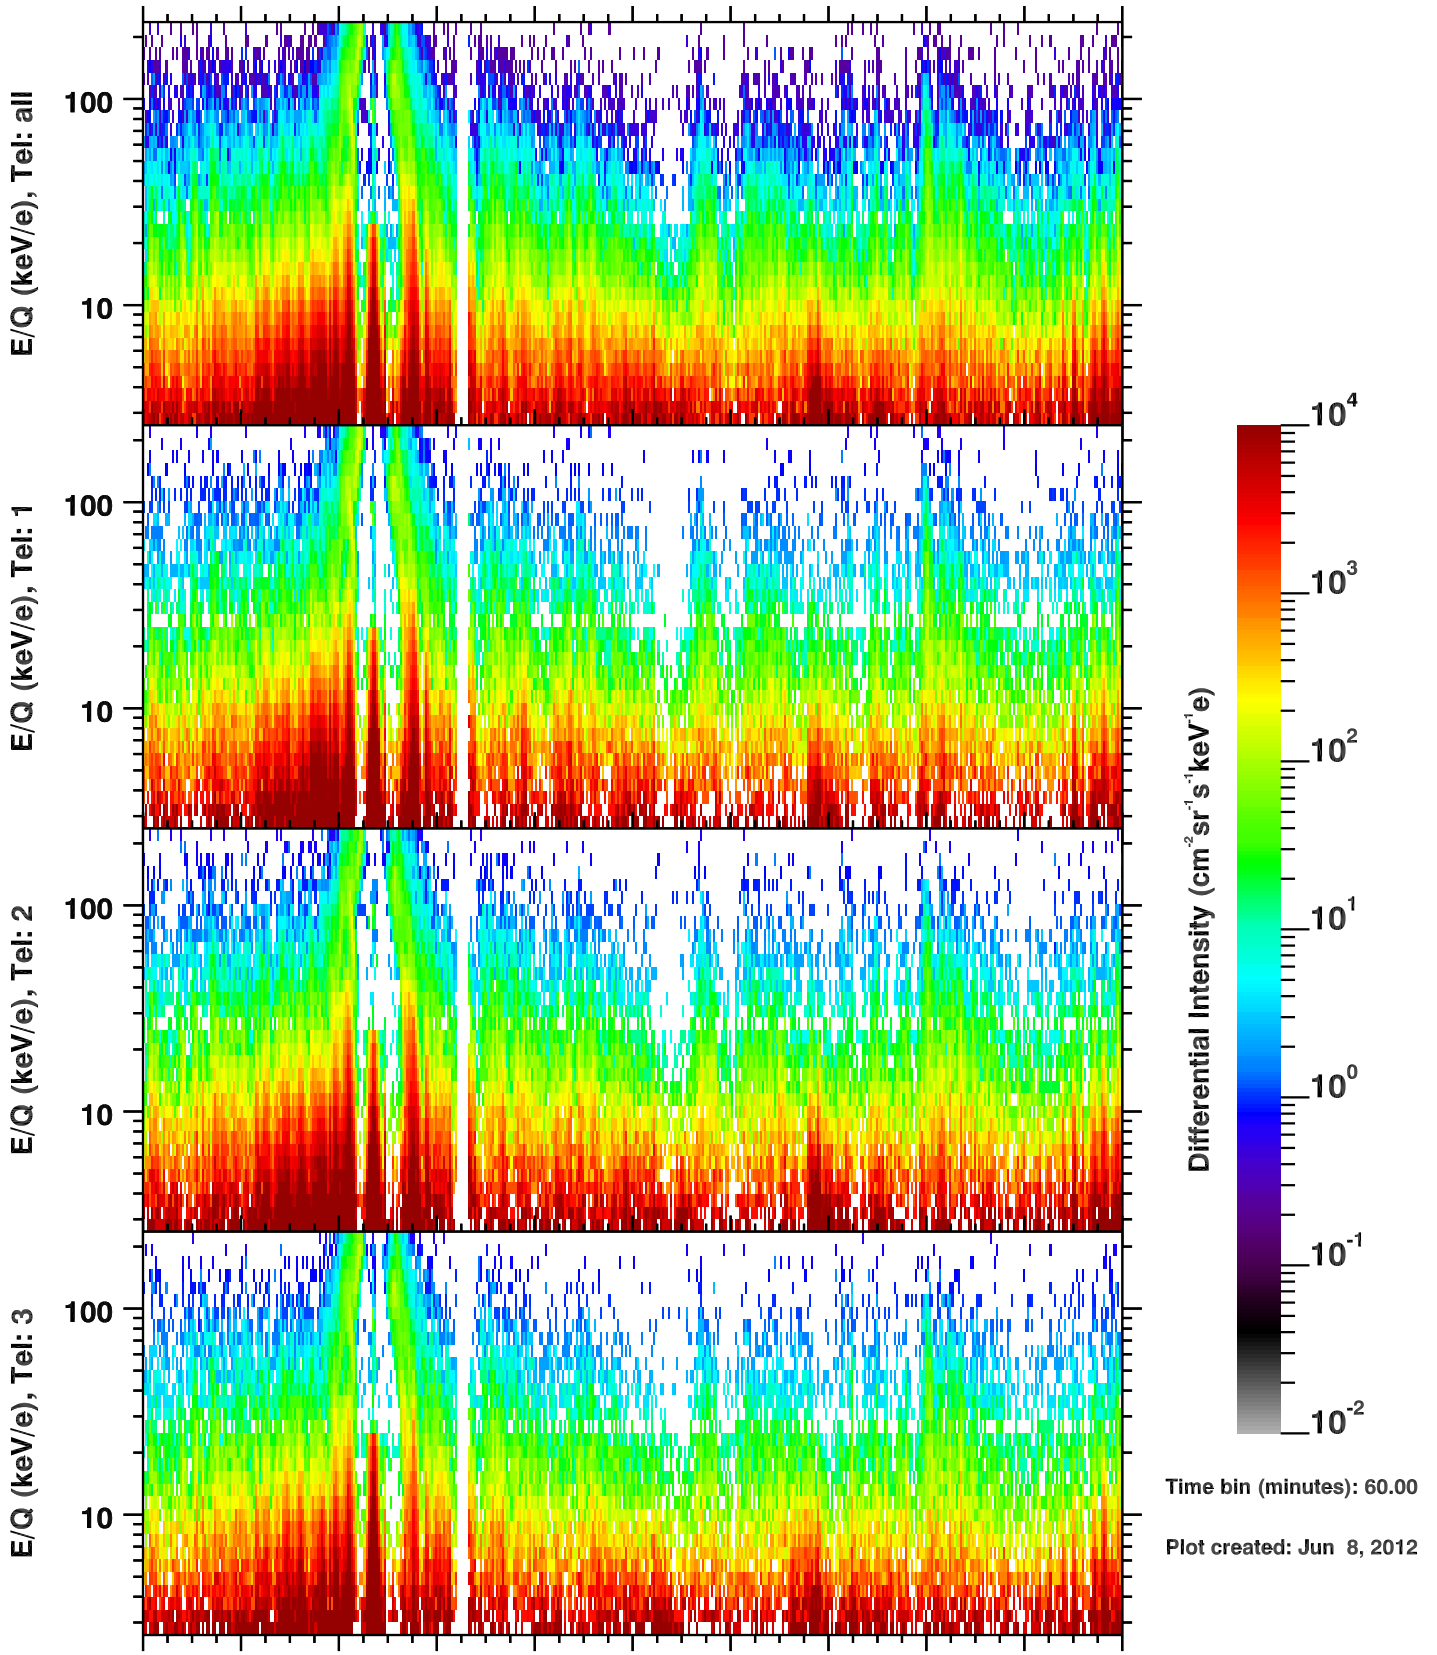

Cassini/CHEMS | H+ Flux

Time bin (minutes): 60.00

Plot created: Jun 8, 2012

	40	42	44	46	48	50	52	54	56	58	60
R(Rs)	34.3	26.0	10.9	16.5	29.0	36.0	39.5	40.2	38.1	32.8	23.4
Lat($^{\circ}$)	0.1	0.2	0.2	-0.1	-0.0	0.0	0.0	0.1	0.1	0.1	0.2
LT(dec.h)	19.9	20.6	22.7	16.5	17.7	18.3	18.8	19.1	19.6	20.1	20.9