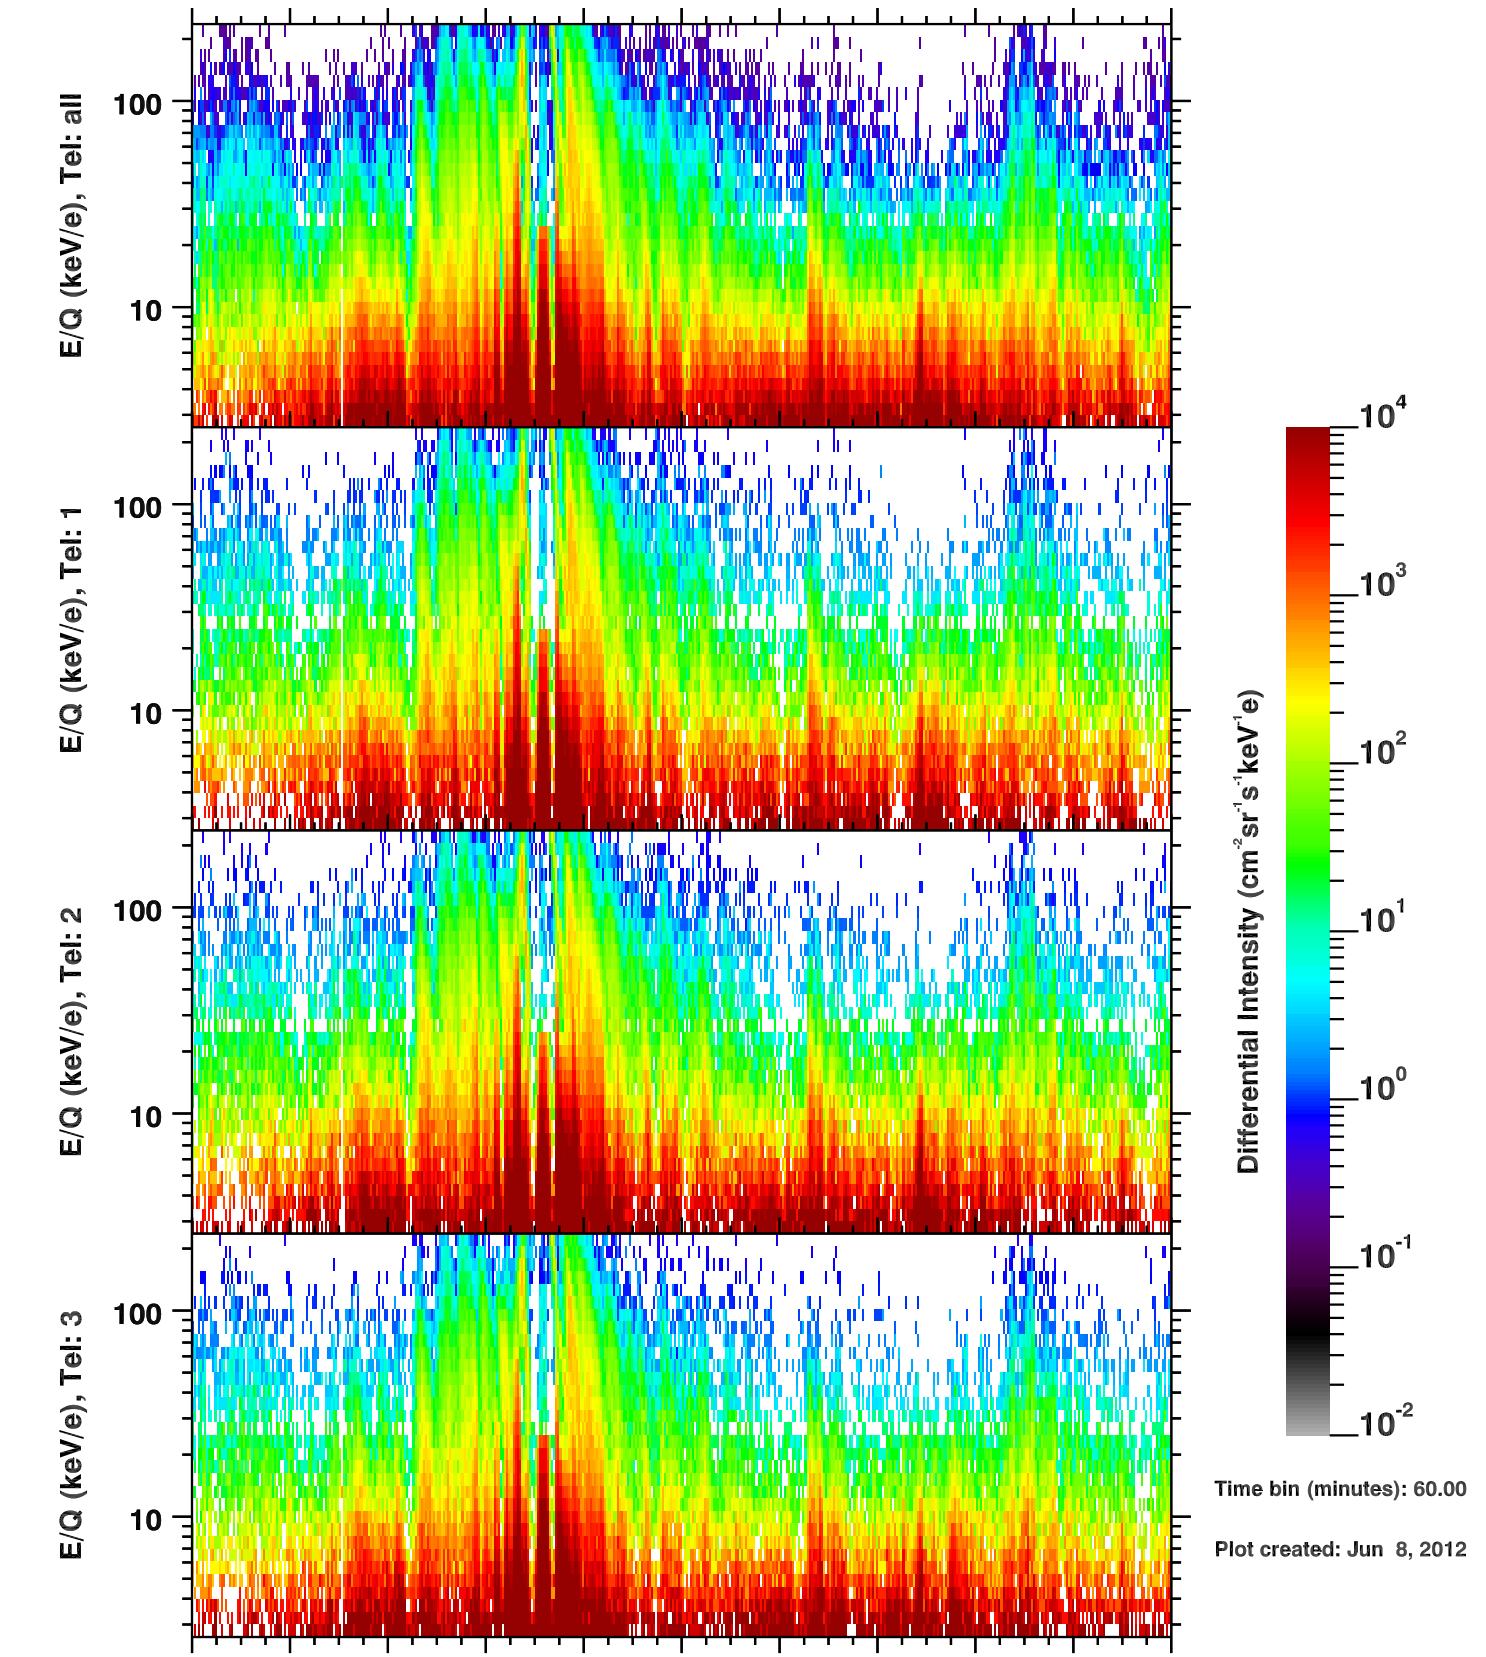

Cassini/CHEMS | H+ Flux

Time bin (minutes): 60.00

Plot created: Jun 8, 2012

	20	22	24	26	28	30	32	34	36	38	40
R(Rs)	37.8	34.8	28.1	15.6	12.4	26.7	34.7	39.0	40.3	38.8	34.3
Lat(°)	-2.7	-3.2	-3.7	-4.6	1.3	-0.0	-0.0	0.0	0.1	0.1	0.1
LT(dec.h)	19.0	19.5	20.1	21.4	15.8	17.5	18.2	18.7	19.1	19.5	19.9