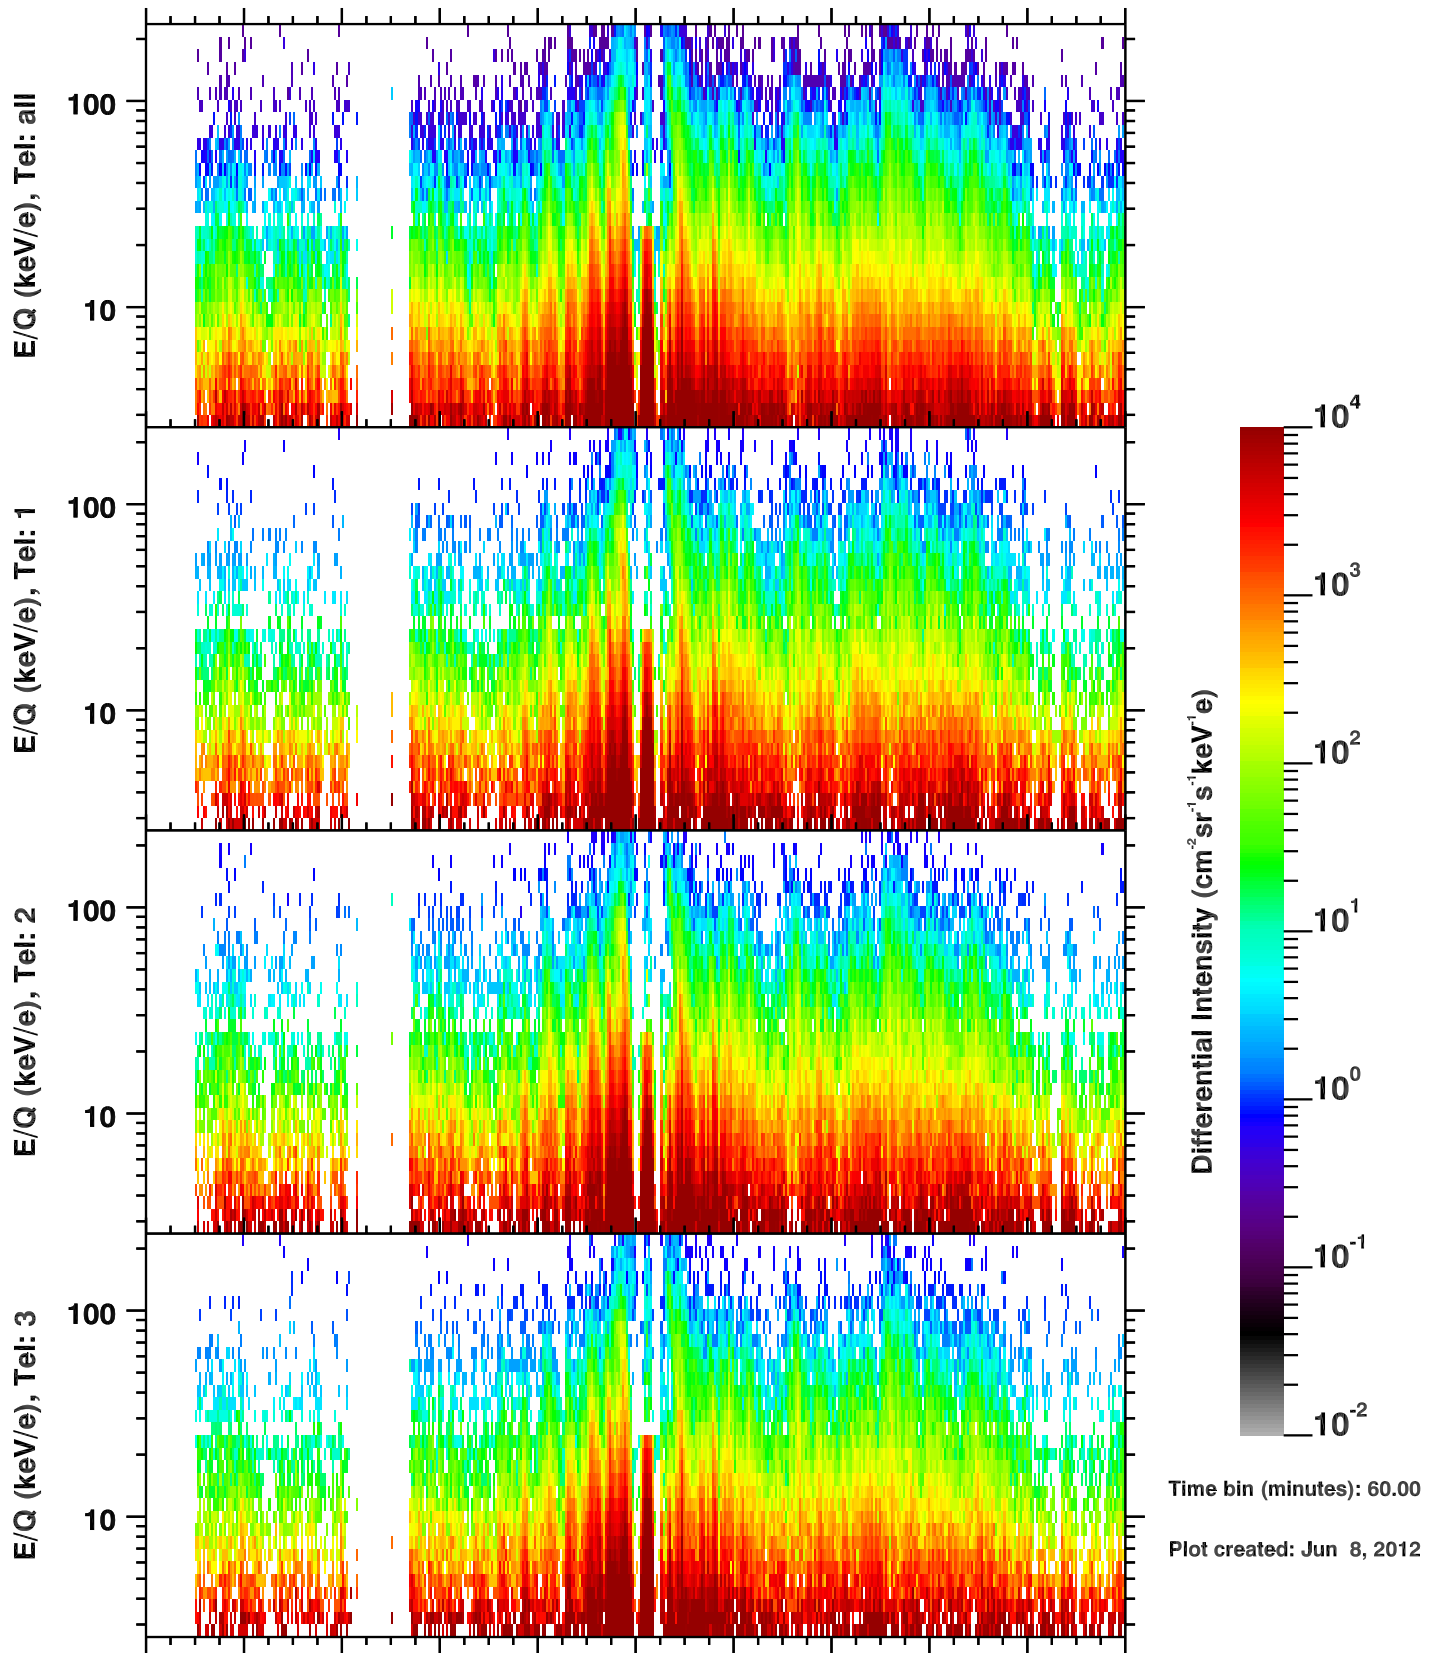

Cassini/CHEMS | H+ Flux

Time bin (minutes): 60.00

Plot created: Jun 8, 2012

	350	352	354	356	358	360	362	364	1	3	5
R(Rs)	36.0	38.0	36.8	32.2	23.3	5.2	20.2	30.4	35.7	37.5	36.2
Lat($^{\circ}$)	-1.3	-1.9	-2.4	-2.9	-3.7	-4.7	0.5	-5.1	-8.2	-10.6	-12.8
LT(dec.h)	18.4	18.9	19.3	19.8	20.6	0.6	17.0	17.9	18.4	18.9	19.4