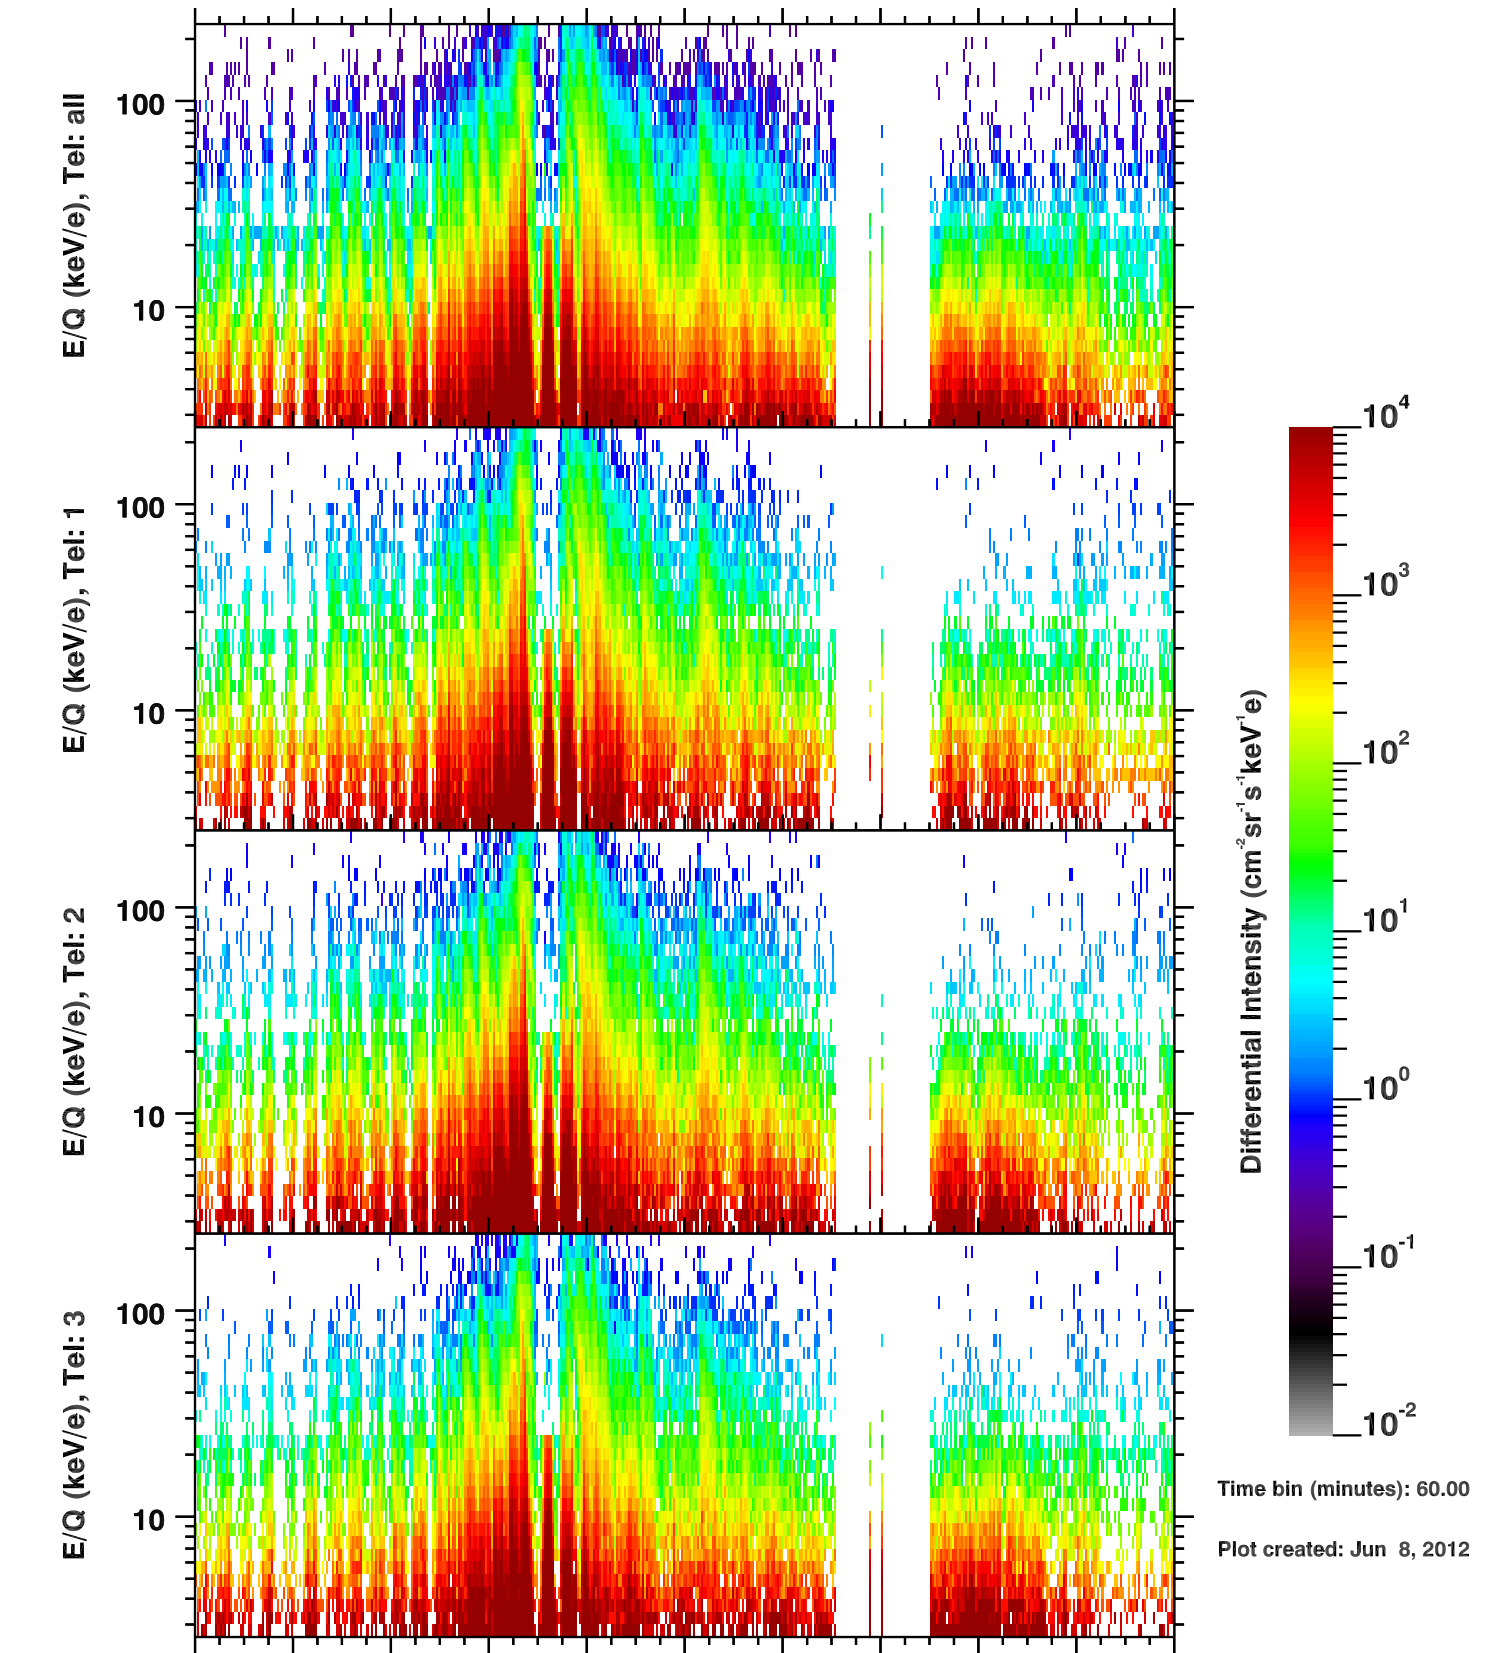

Cassini/CHEMS | H+ Flux

Time bin (minutes): 60.00

Plot created: Jun 8, 2012

	280	282	284	286	288	290	292	294	296	298	300
R(Rs)	43.6	37.9	29.2	15.8	11.7	26.5	35.1	40.0	42.2	41.8	38.9
Lat(°)	6.1	4.8	2.8	0.1	0.5	0.5	0.5	0.5	0.4	0.4	0.4
LT(dec.h)	19.7	20.1	20.8	22.2	15.7	17.7	18.4	18.8	19.2	19.6	20.0