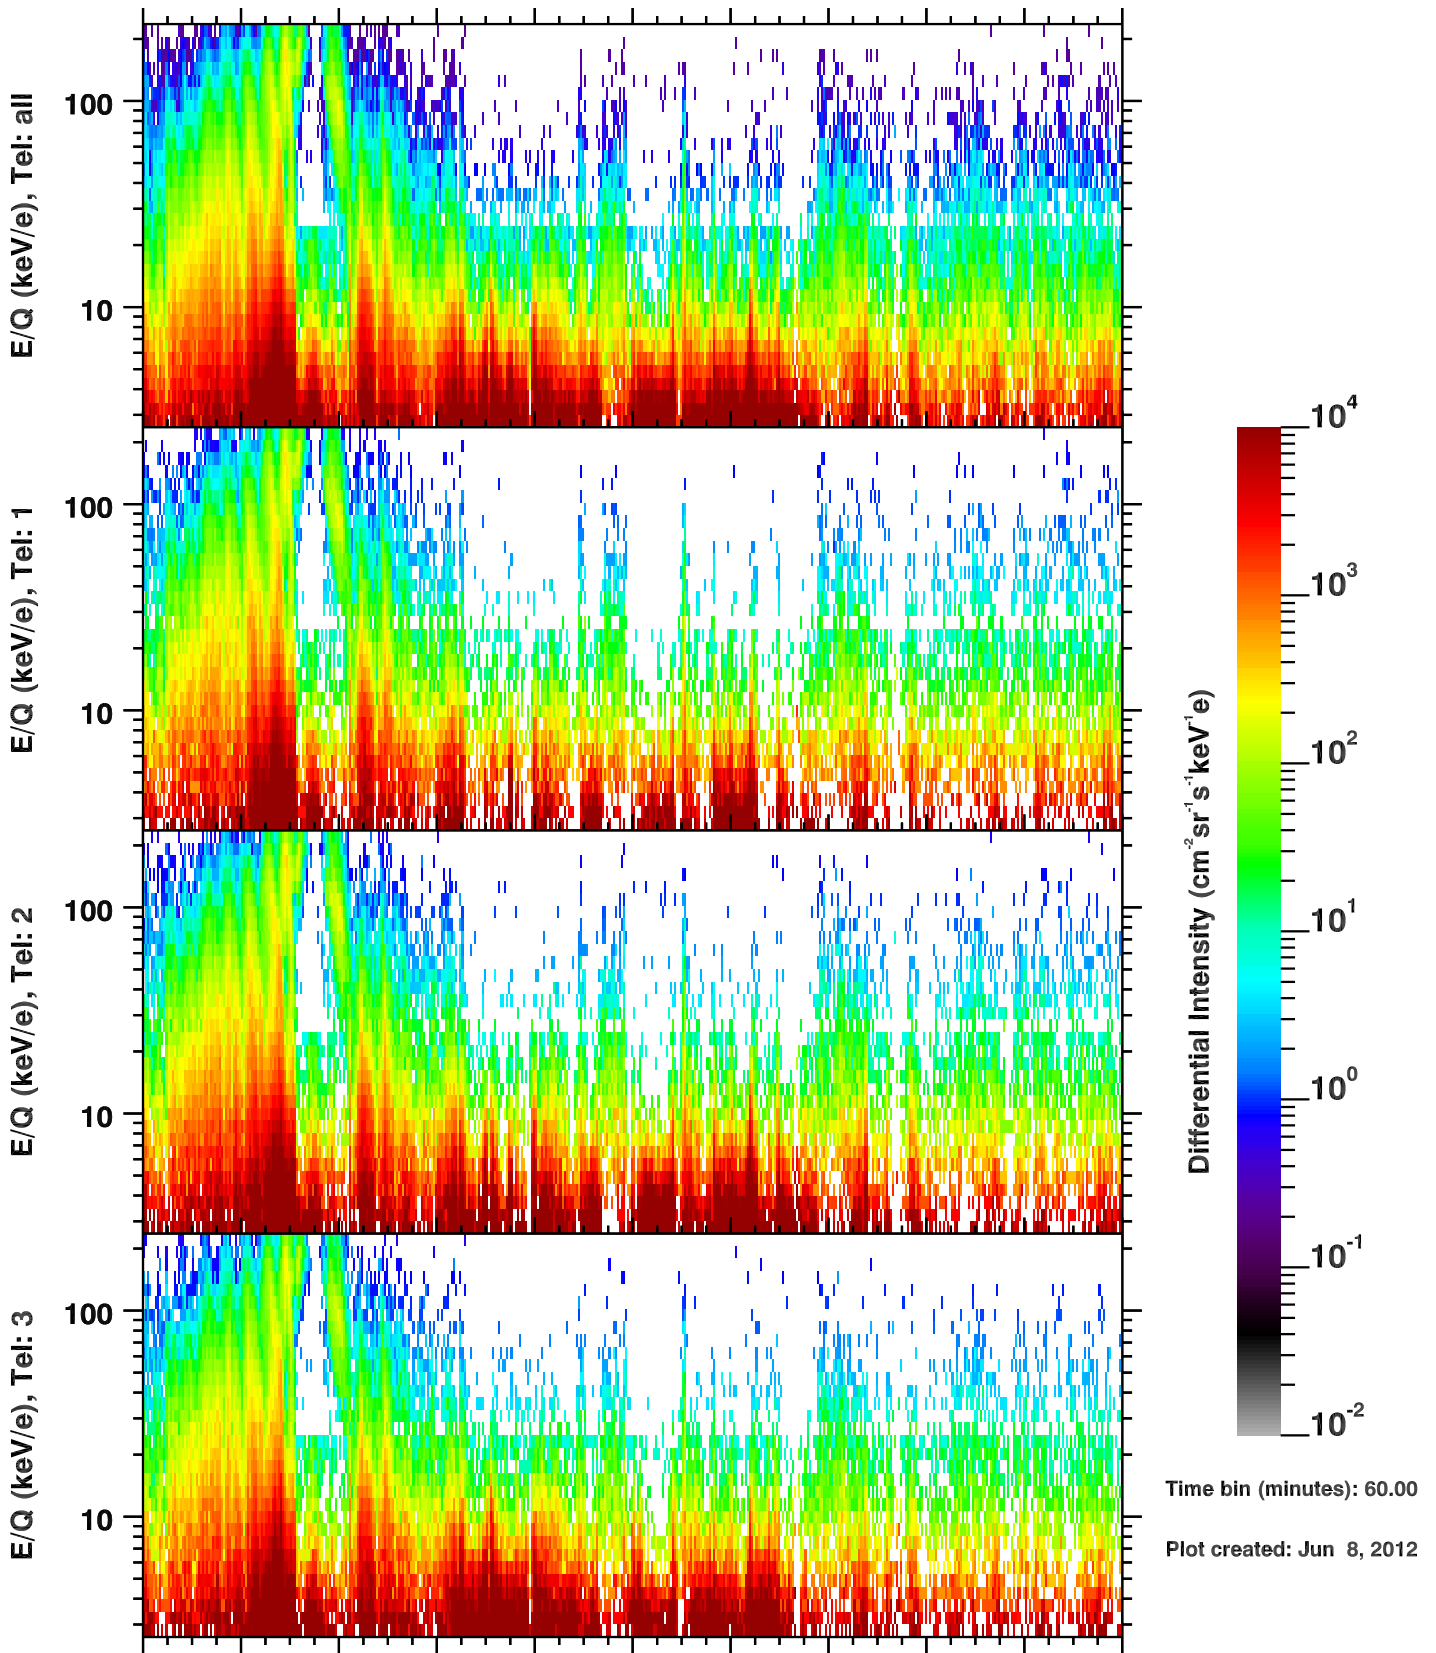

Cassini/CHEMS | H+ Flux

Time bin (minutes): 60.00

Plot created: Jun 8, 2012

	260	262	264	266	268	270	272	274	276	278	280
R(Rs)	30.0	17.0	9.3	25.4	35.4	42.0	46.2	48.4	48.7	47.1	43.6
Lat(°)	3.2	-1.4	10.2	11.8	11.0	10.2	9.4	8.7	8.0	7.1	6.1
LT(dec.h)	20.8	22.2	13.5	16.6	17.4	17.9	18.3	18.7	19.0	19.3	19.7