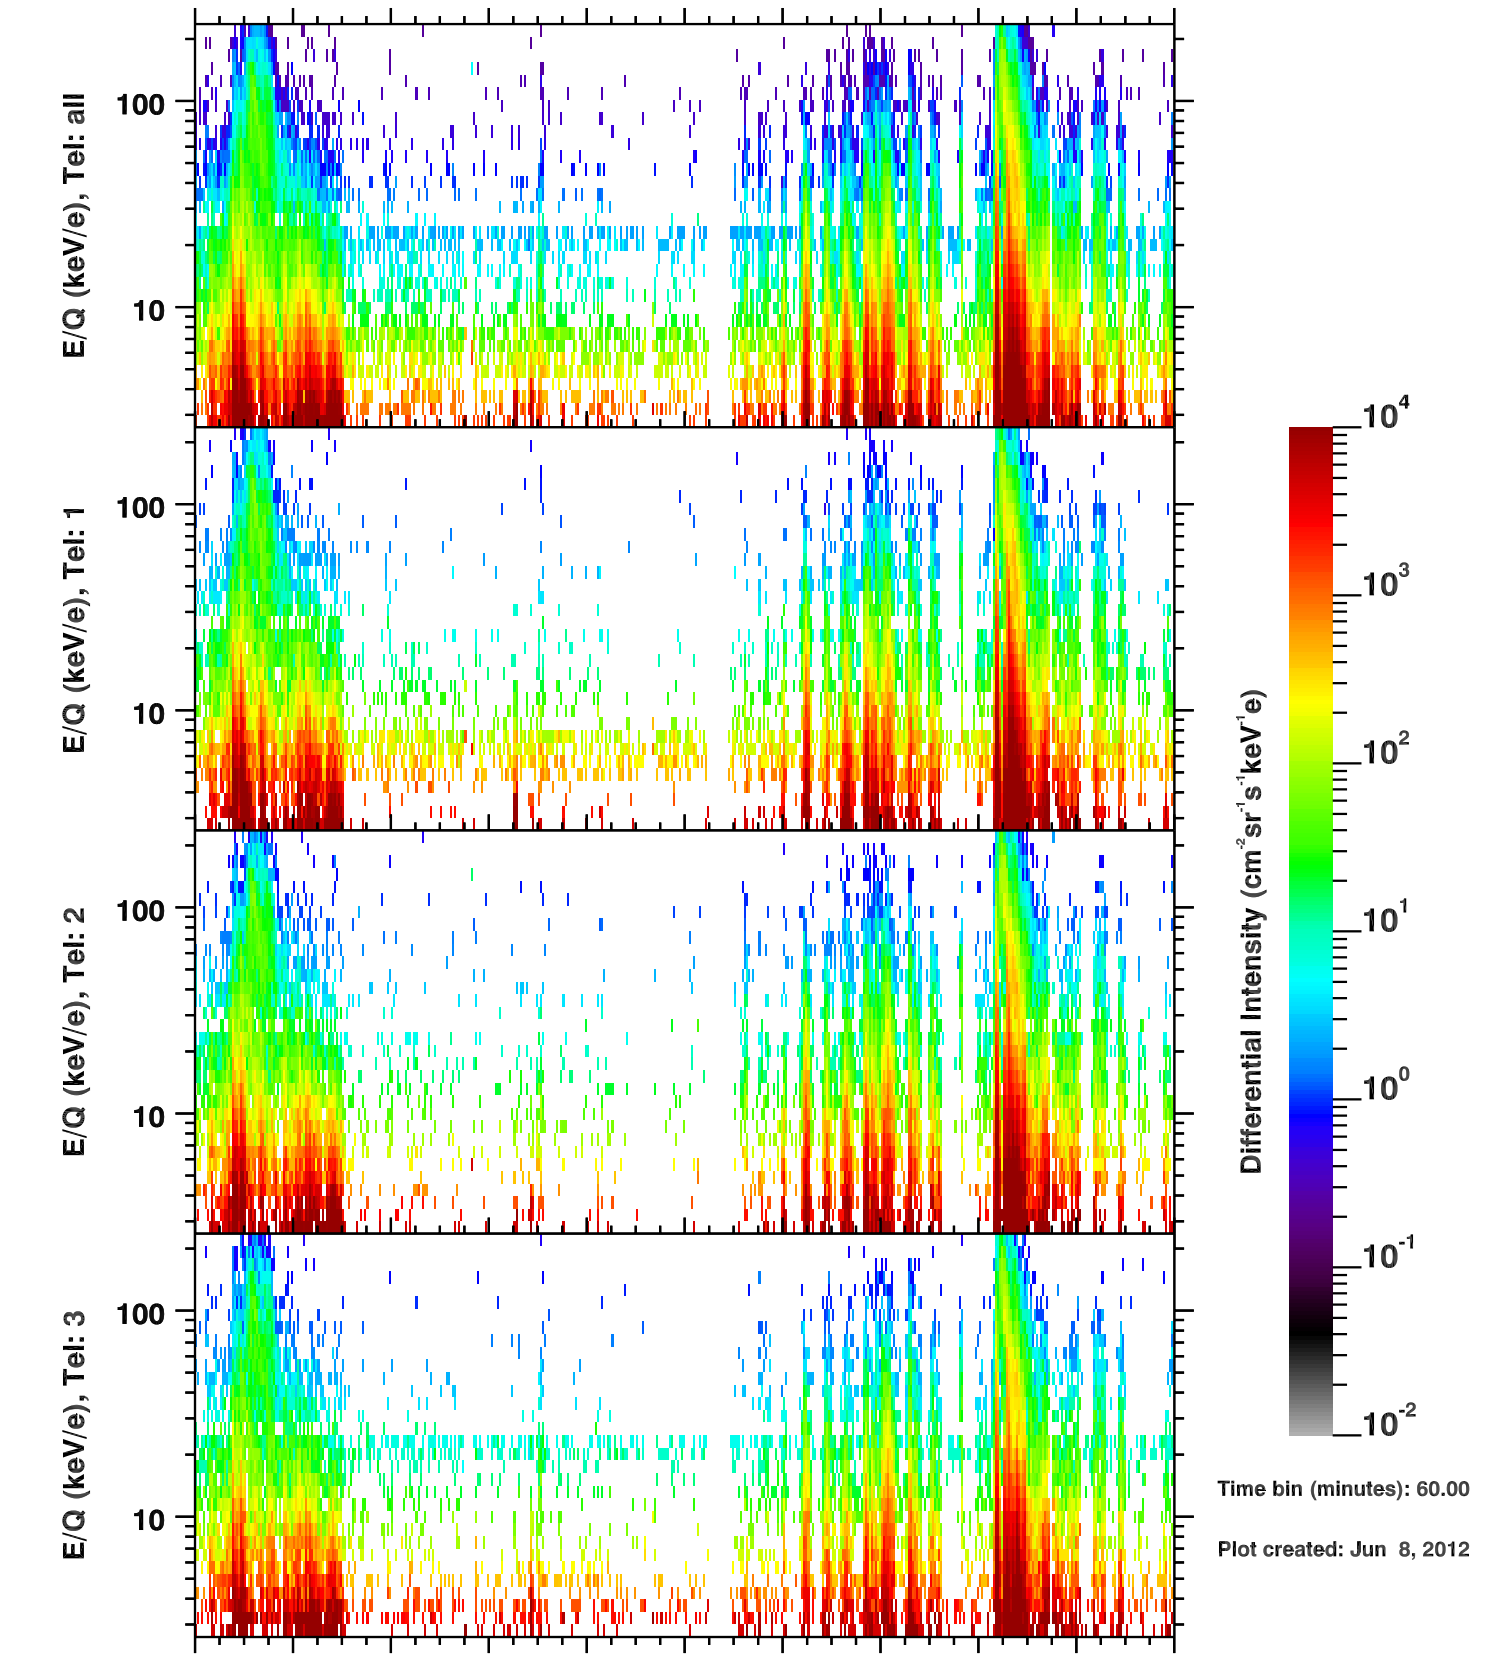

Cassini/CHEMS | H+ Flux

Time bin (minutes): 60.00

Plot created: Jun 8, 2012

	160	162	164	166	168	170	172	174	176	178	180
R(Rs)	10.8	14.4	23.2	28.6	30.9	30.3	26.8	19.7	7.7	17.0	26.3
Lat(°)	-53.2	26.5	54.2	54.0	46.0	35.0	20.3	-2.9	-50.1	47.0	50.1
LT(dec.h)	2.3	11.2	14.6	17.3	18.9	20.0	20.9	22.0	5.0	13.8	16.9