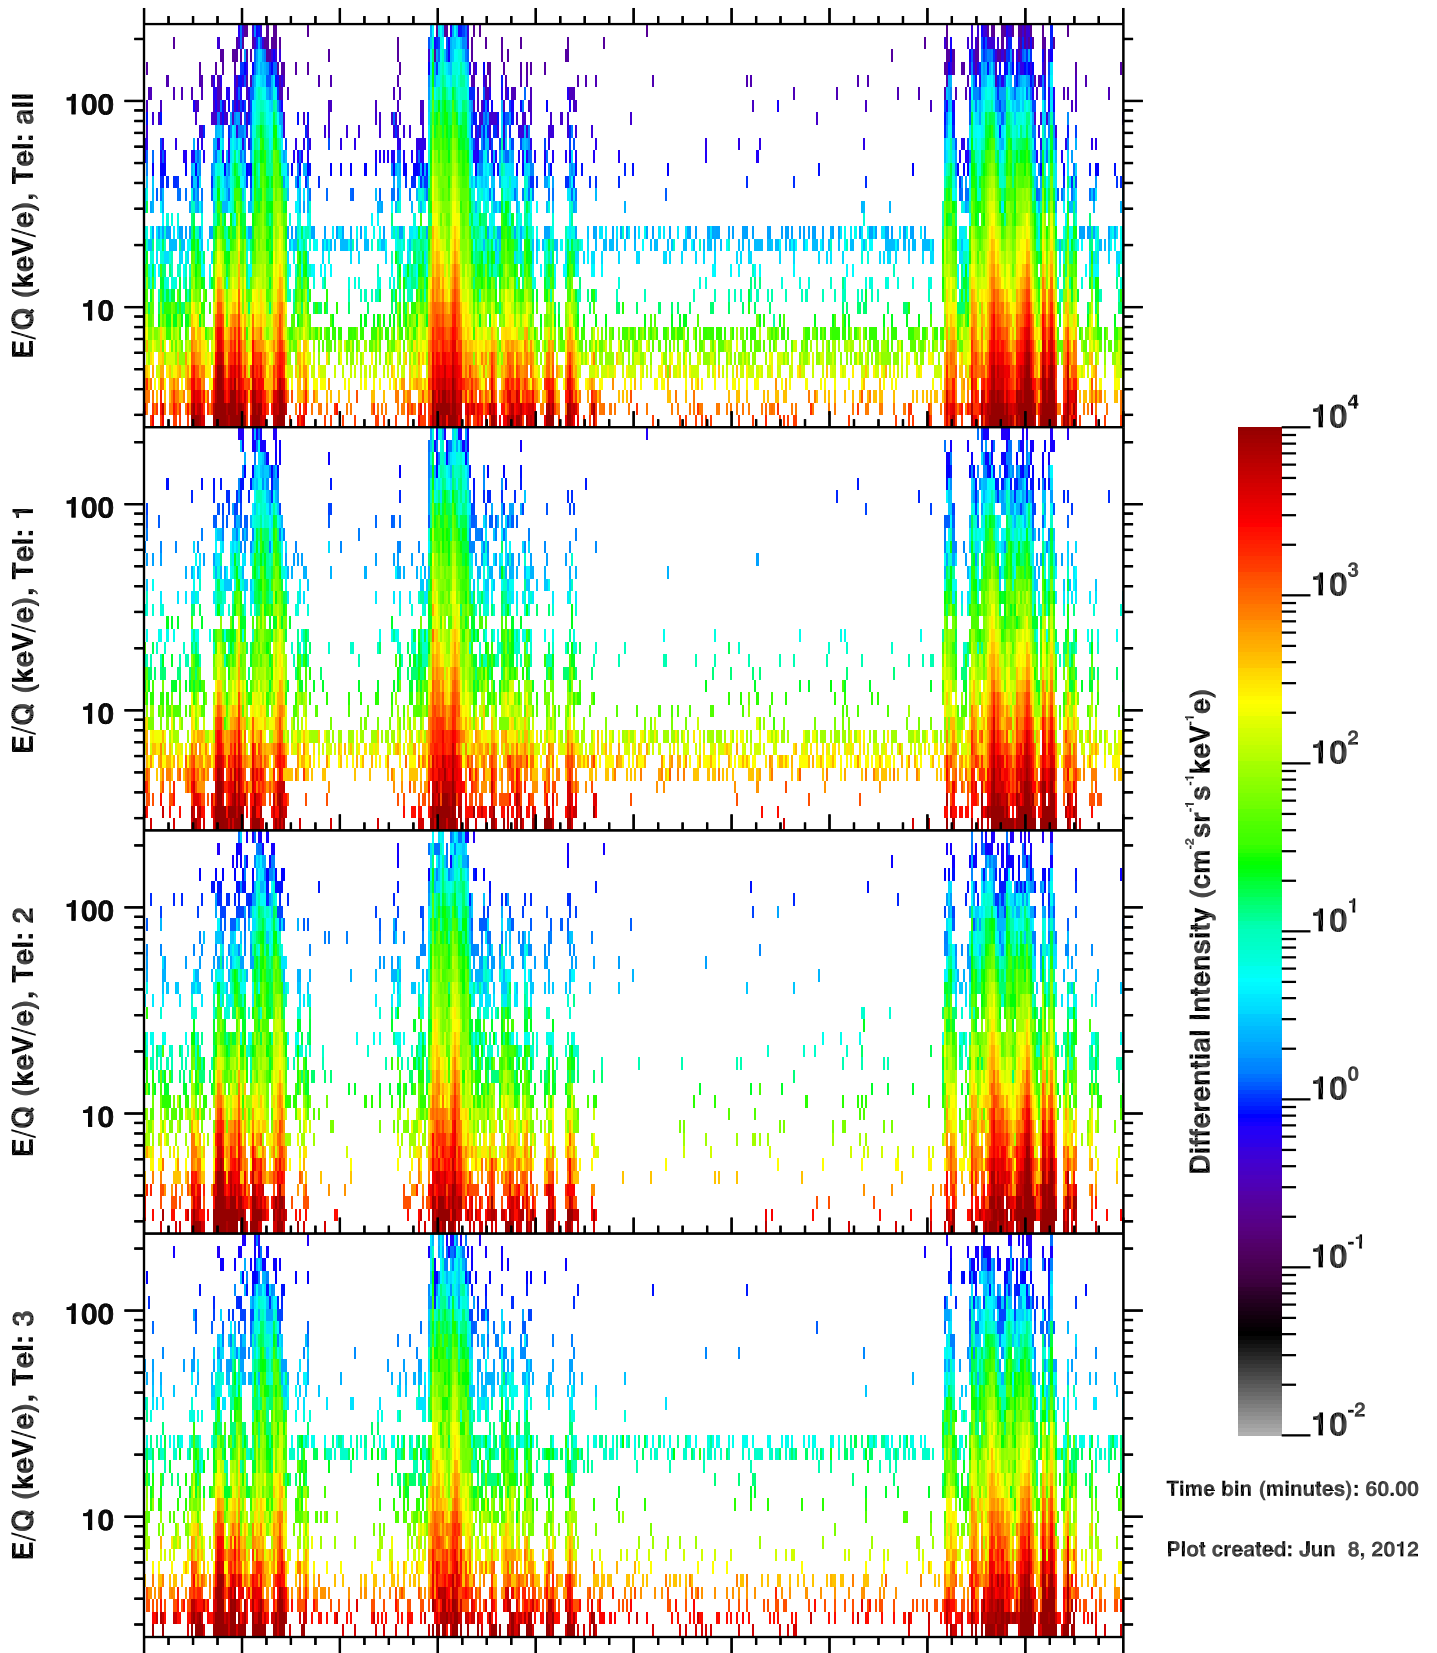

# Cassini/CHEMS | H+ Flux

Time bin (minutes): 60.00

Plot created: Jun 8, 2012

	140	142	144	146	148	150	152	154	156	158	160
R(Rs)	24.0	20.5	13.9	13.6	20.2	25.4	28.0	28.1	25.5	20.2	10.8
Lat(°)	29.1	-1.6	-48.9	-10.9	40.9	58.0	55.2	42.7	24.6	-2.4	-53.2
LT(dec.h)	20.8	22.0	0.9	9.5	12.1	15.0	17.9	19.7	20.9	22.0	2.3