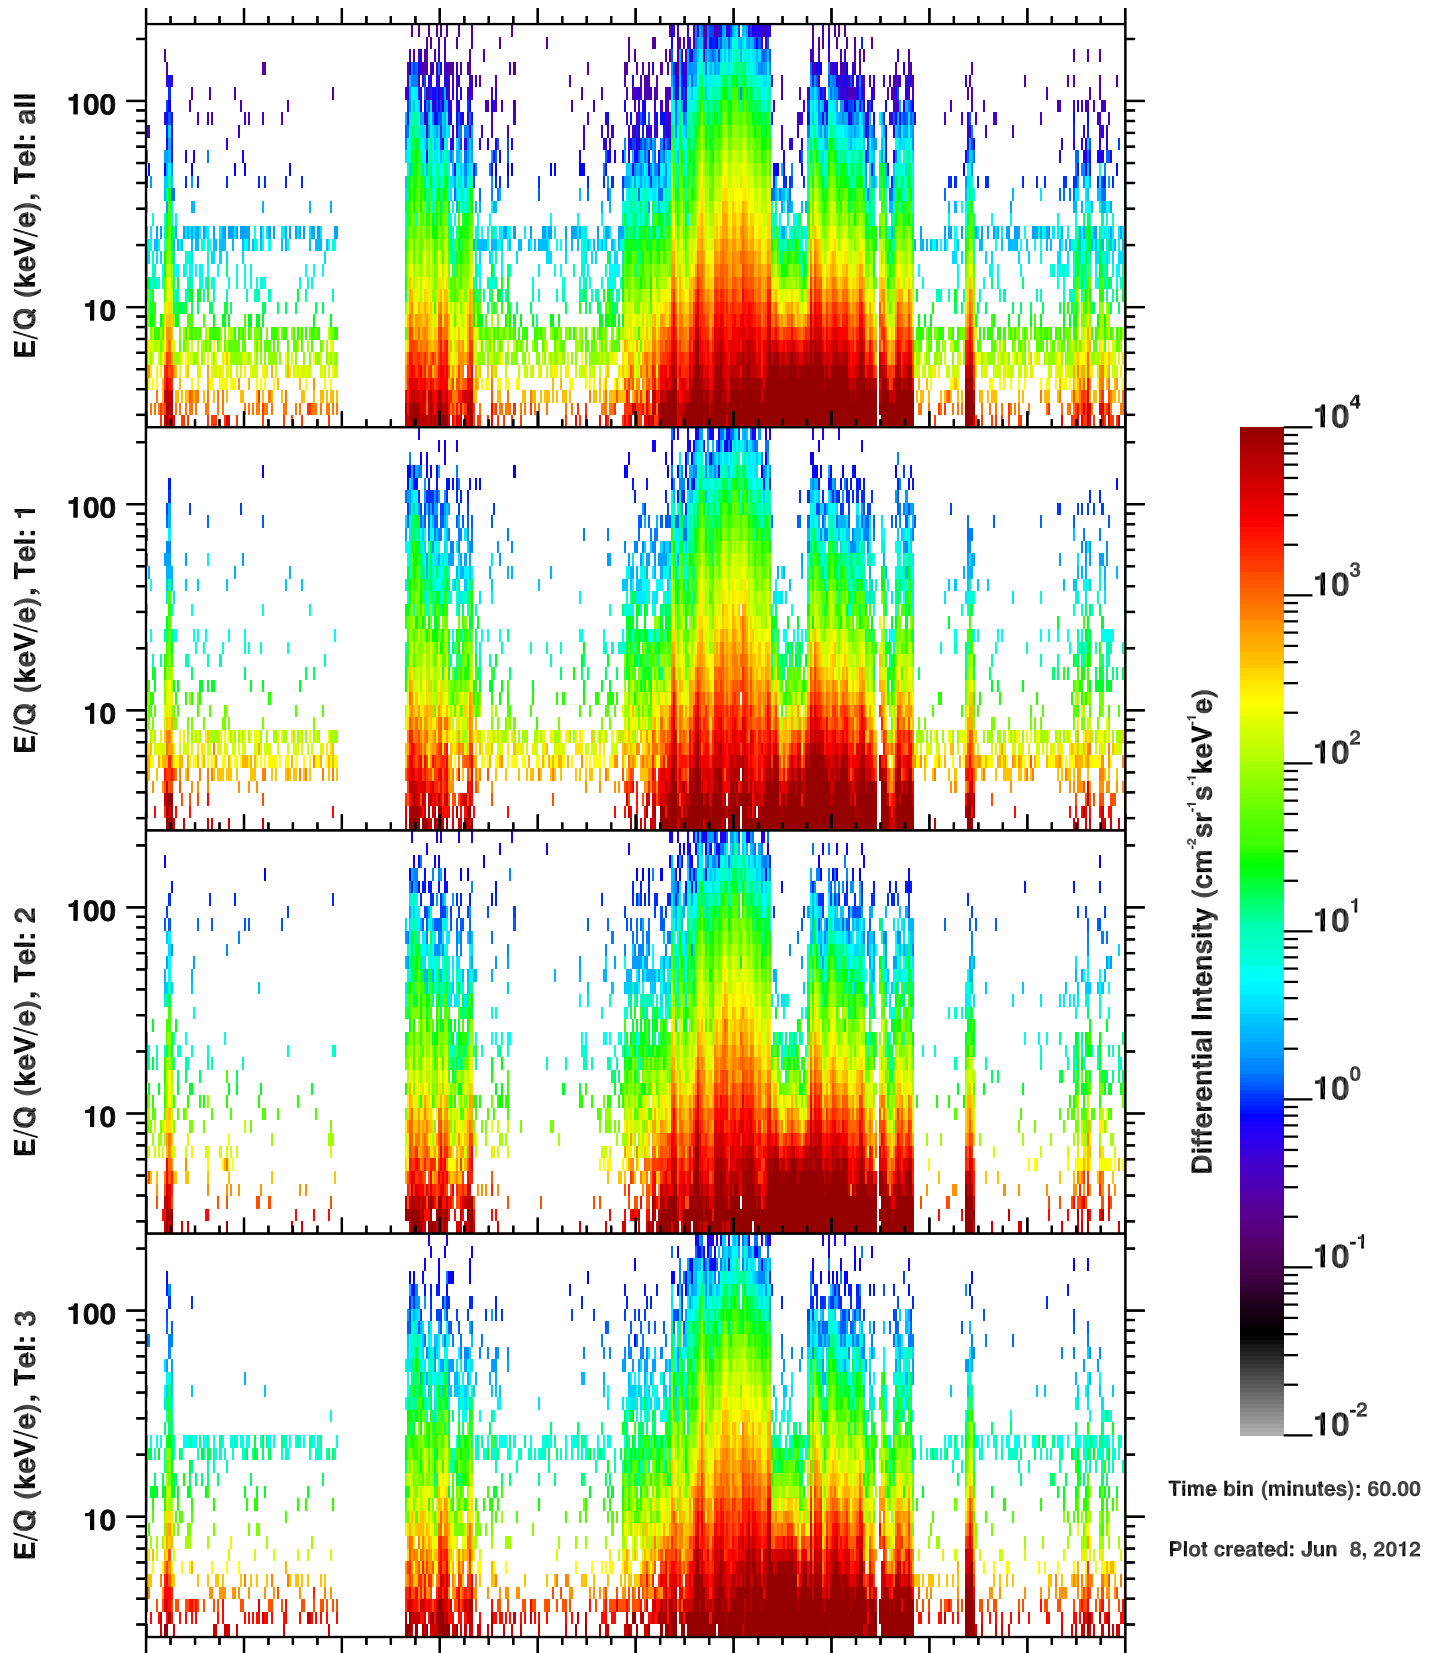

Cassini/CHEMS | H+ Flux

Time bin (minutes): 60.00

Plot created: Jun 8, 2012

	120	122	124	126	128	130	132	134	136	138	140
R(Rs)	22.8	23.6	22.9	20.8	16.7	15.2	18.3	22.3	24.8	25.4	24.0
Lat(°)	58.1	56.1	32.2	-0.6	-43.6	-44.4	11.5	47.0	60.6	50.9	29.1
LT(dec.h)	14.1	18.4	20.7	22.0	0.2	7.8	10.4	12.4	15.8	19.1	20.8