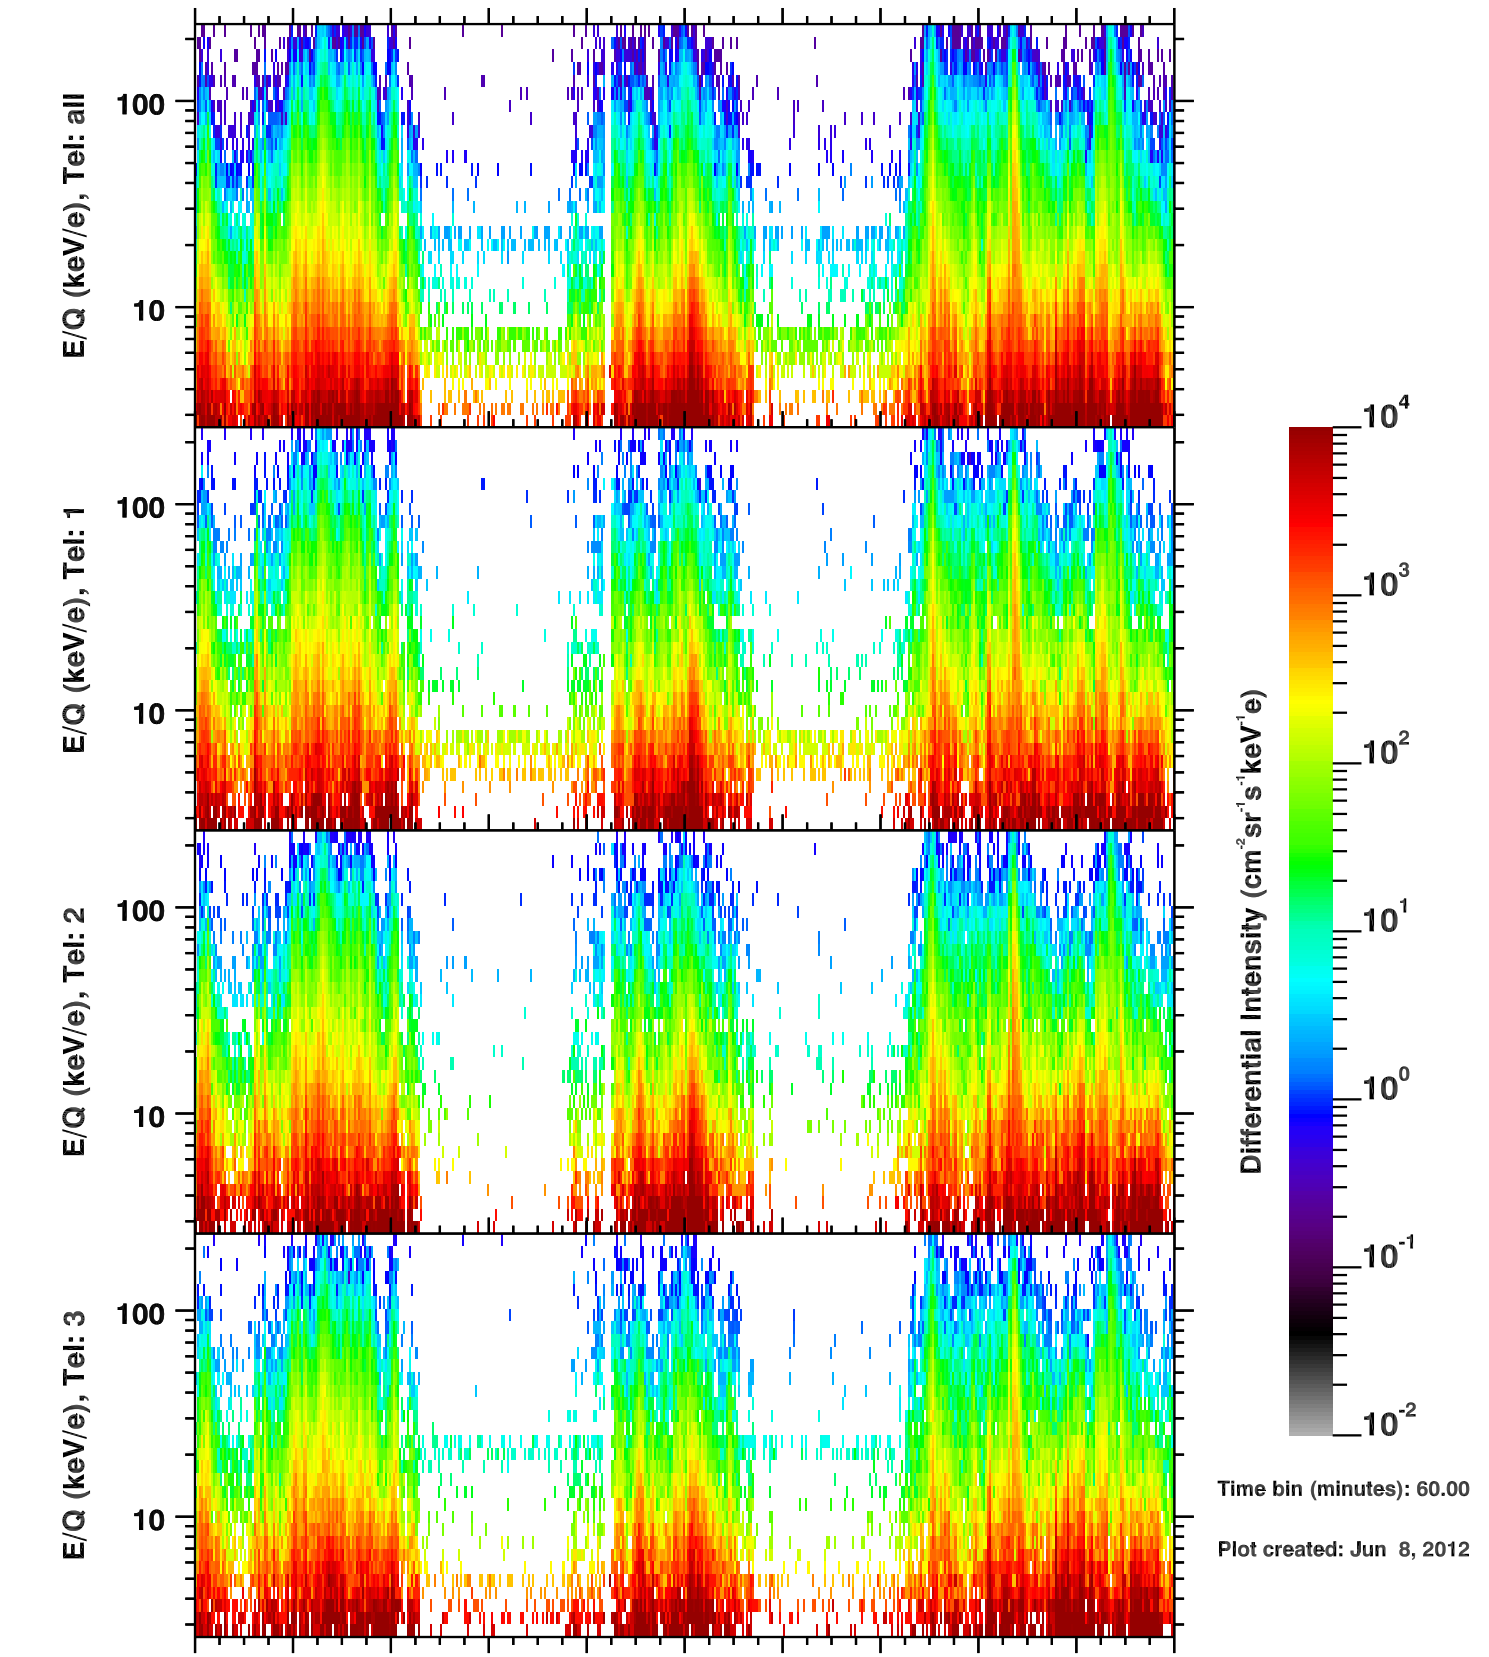

# Cassini/CHEMS | H+ Flux

Time bin (minutes): 60.00

Plot created: Jun 8, 2012

	100	102	104	106	108	110	112	114	116	118	120
R(Rs)	18.8	19.8	21.0	21.7	21.7	20.9	18.4	17.0	18.1	20.7	22.8
Lat(°)	-30.2	13.2	49.4	60.2	35.4	0.6	-40.0	-57.0	-10.6	31.7	58.1
LT(dec.h)	8.9	10.5	12.6	17.4	20.6	22.0	23.9	6.2	9.6	11.3	14.1