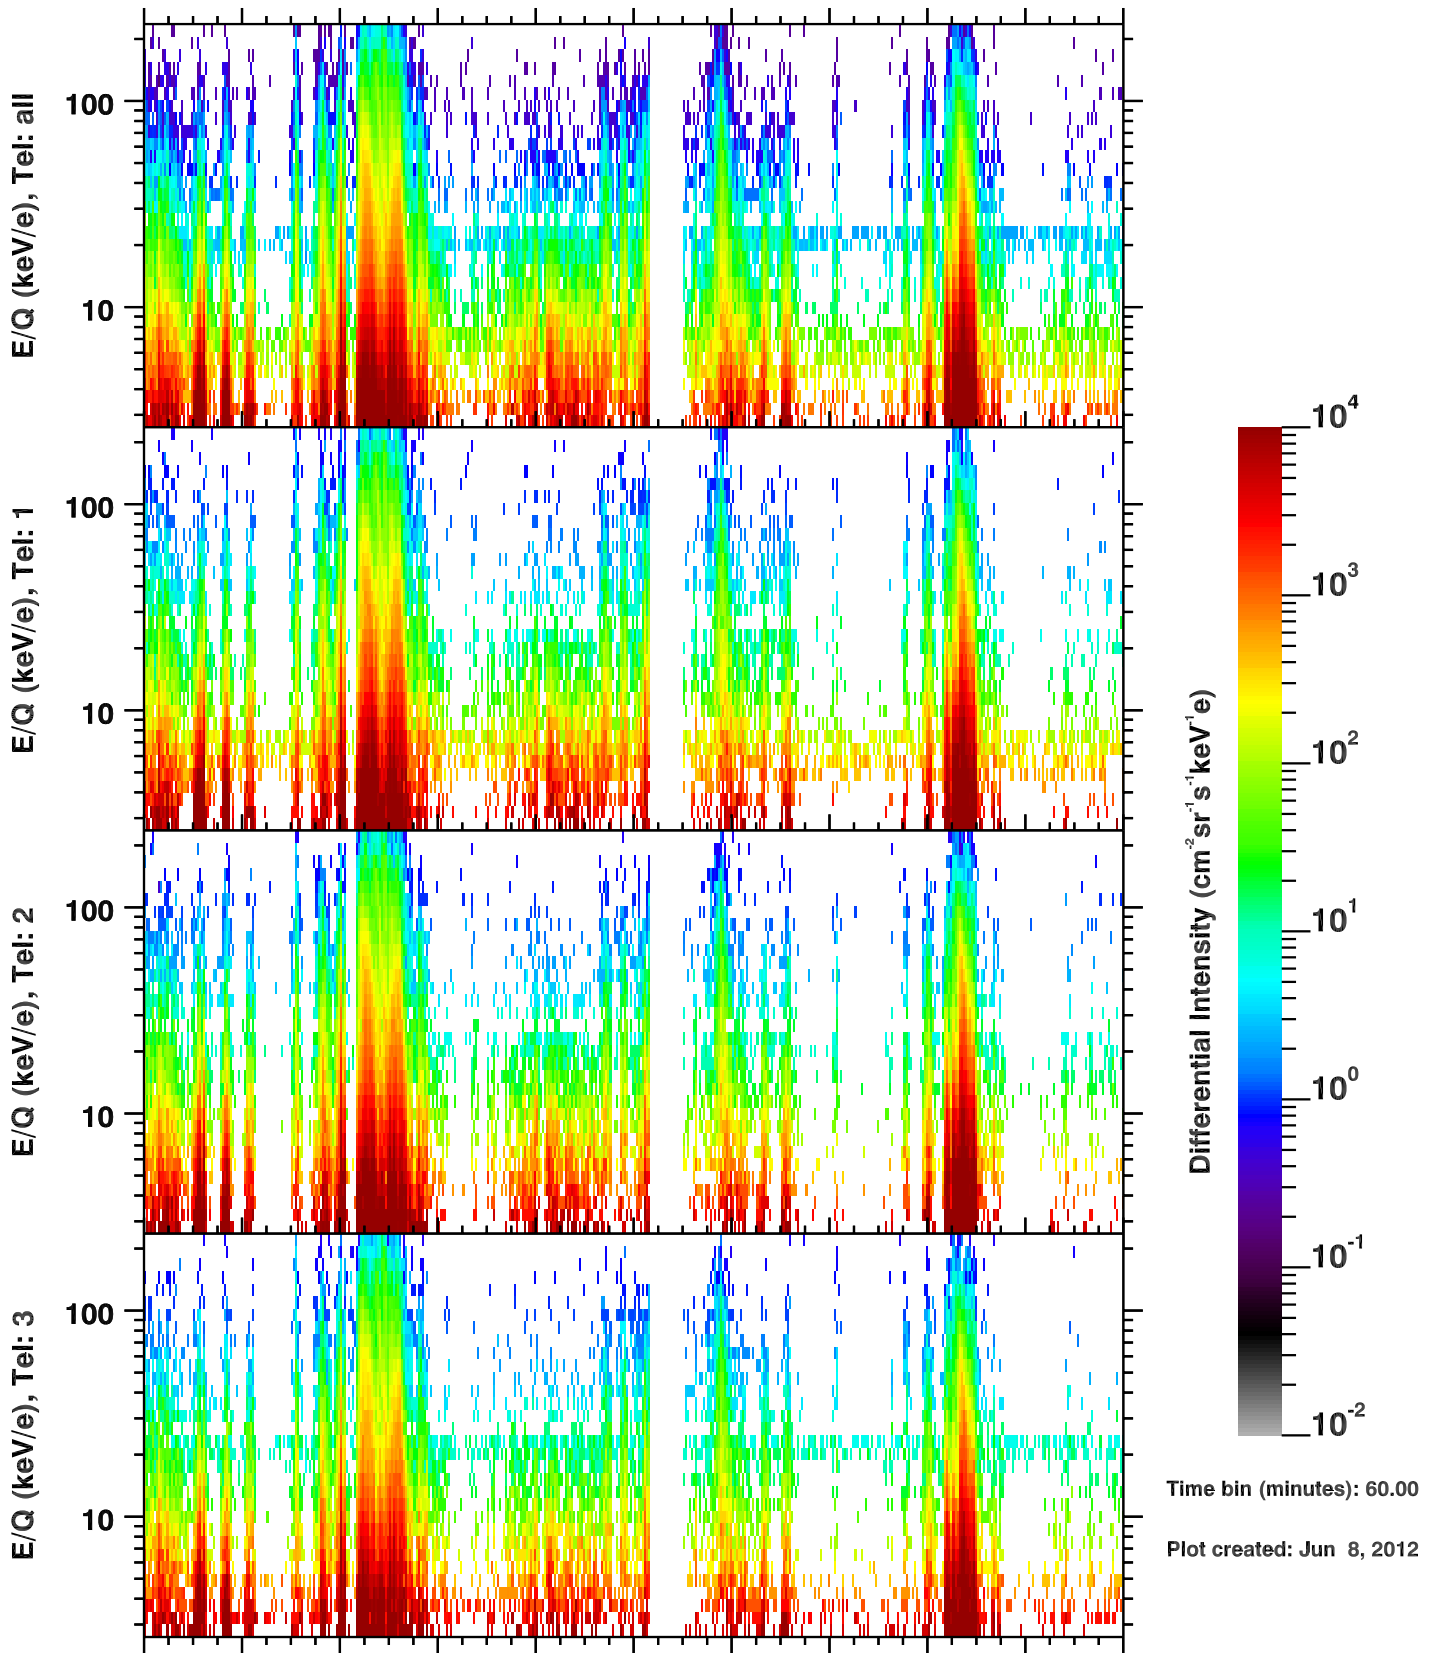

# Cassini/CHEMS | H+ Flux

Time bin (minutes): 60.00

Plot created: Jun 8, 2012

	40	42	44	46	48	50	52	54	56	58	60
R(Rs)	19.6	17.4	14.3	14.1	17.2	19.5	19.6	17.3	14.2	14.2	17.3
Lat(°)	30.6	64.0	28.2	-48.6	-48.5	-6.4	31.8	64.5	26.0	-50.3	-47.3
LT(dec.h)	11.3	14.9	21.3	0.3	8.1	10.0	11.3	15.2	21.3	0.4	8.2