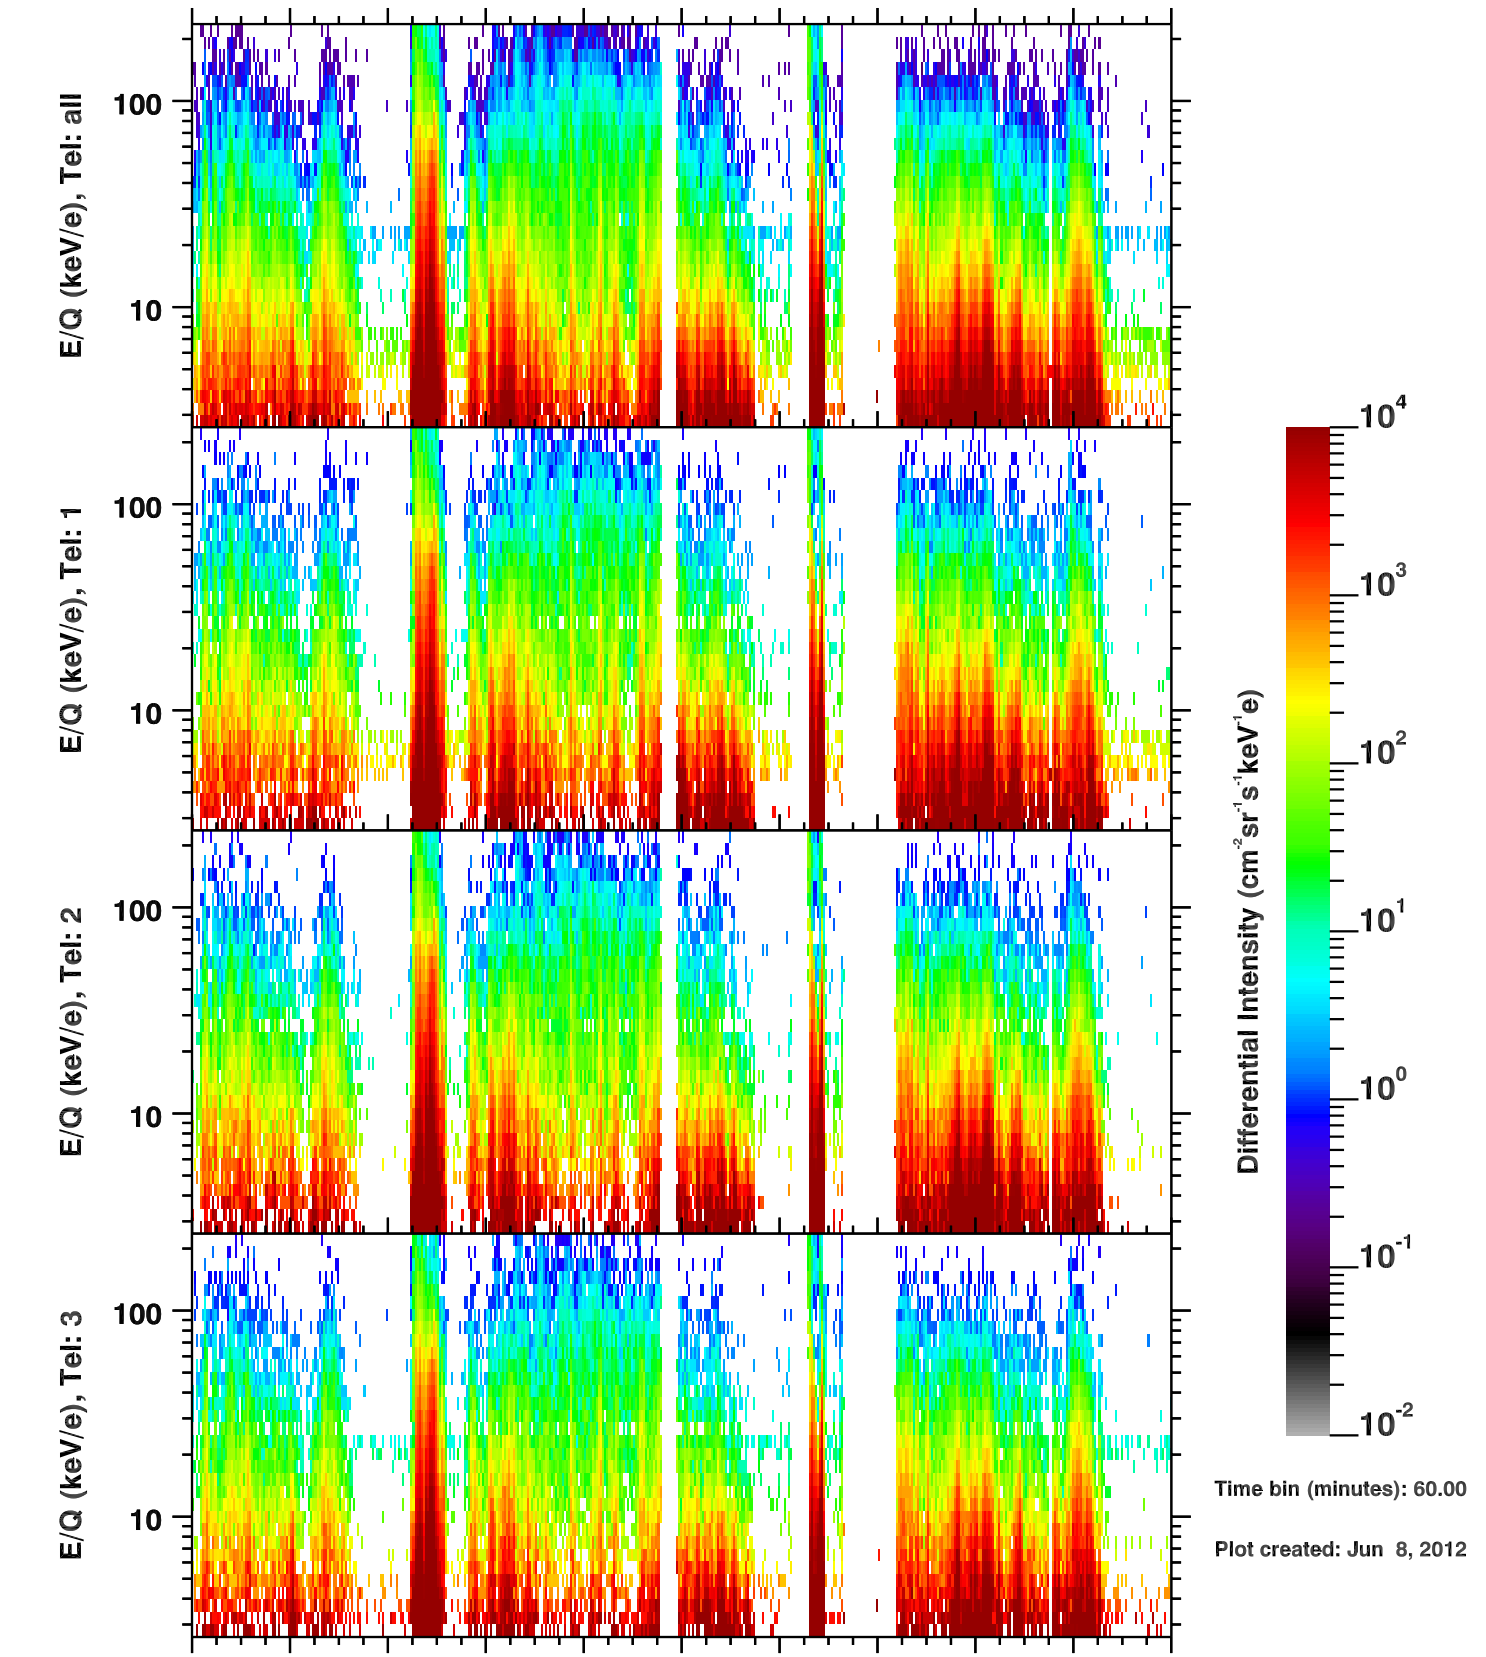

Cassini/CHEMS | H+ Flux

Time bin (minutes): 60.00

Plot created: Jun 8, 2012

	340	342	344	346	348	350	352	354	356	358	360
R(Rs)	18.5	18.4	9.5	12.5	19.3	18.3	9.3	12.6	19.3	18.2	12.2
Lat($^{\circ}$)	-9.6	21.6	72.6	-52.9	-9.2	22.0	72.8	-52.0	-8.8	26.4	69.0
LT(dec.h)	10.2	10.8	15.5	8.8	10.2	10.8	16.0	8.8	10.2	11.1	16.6