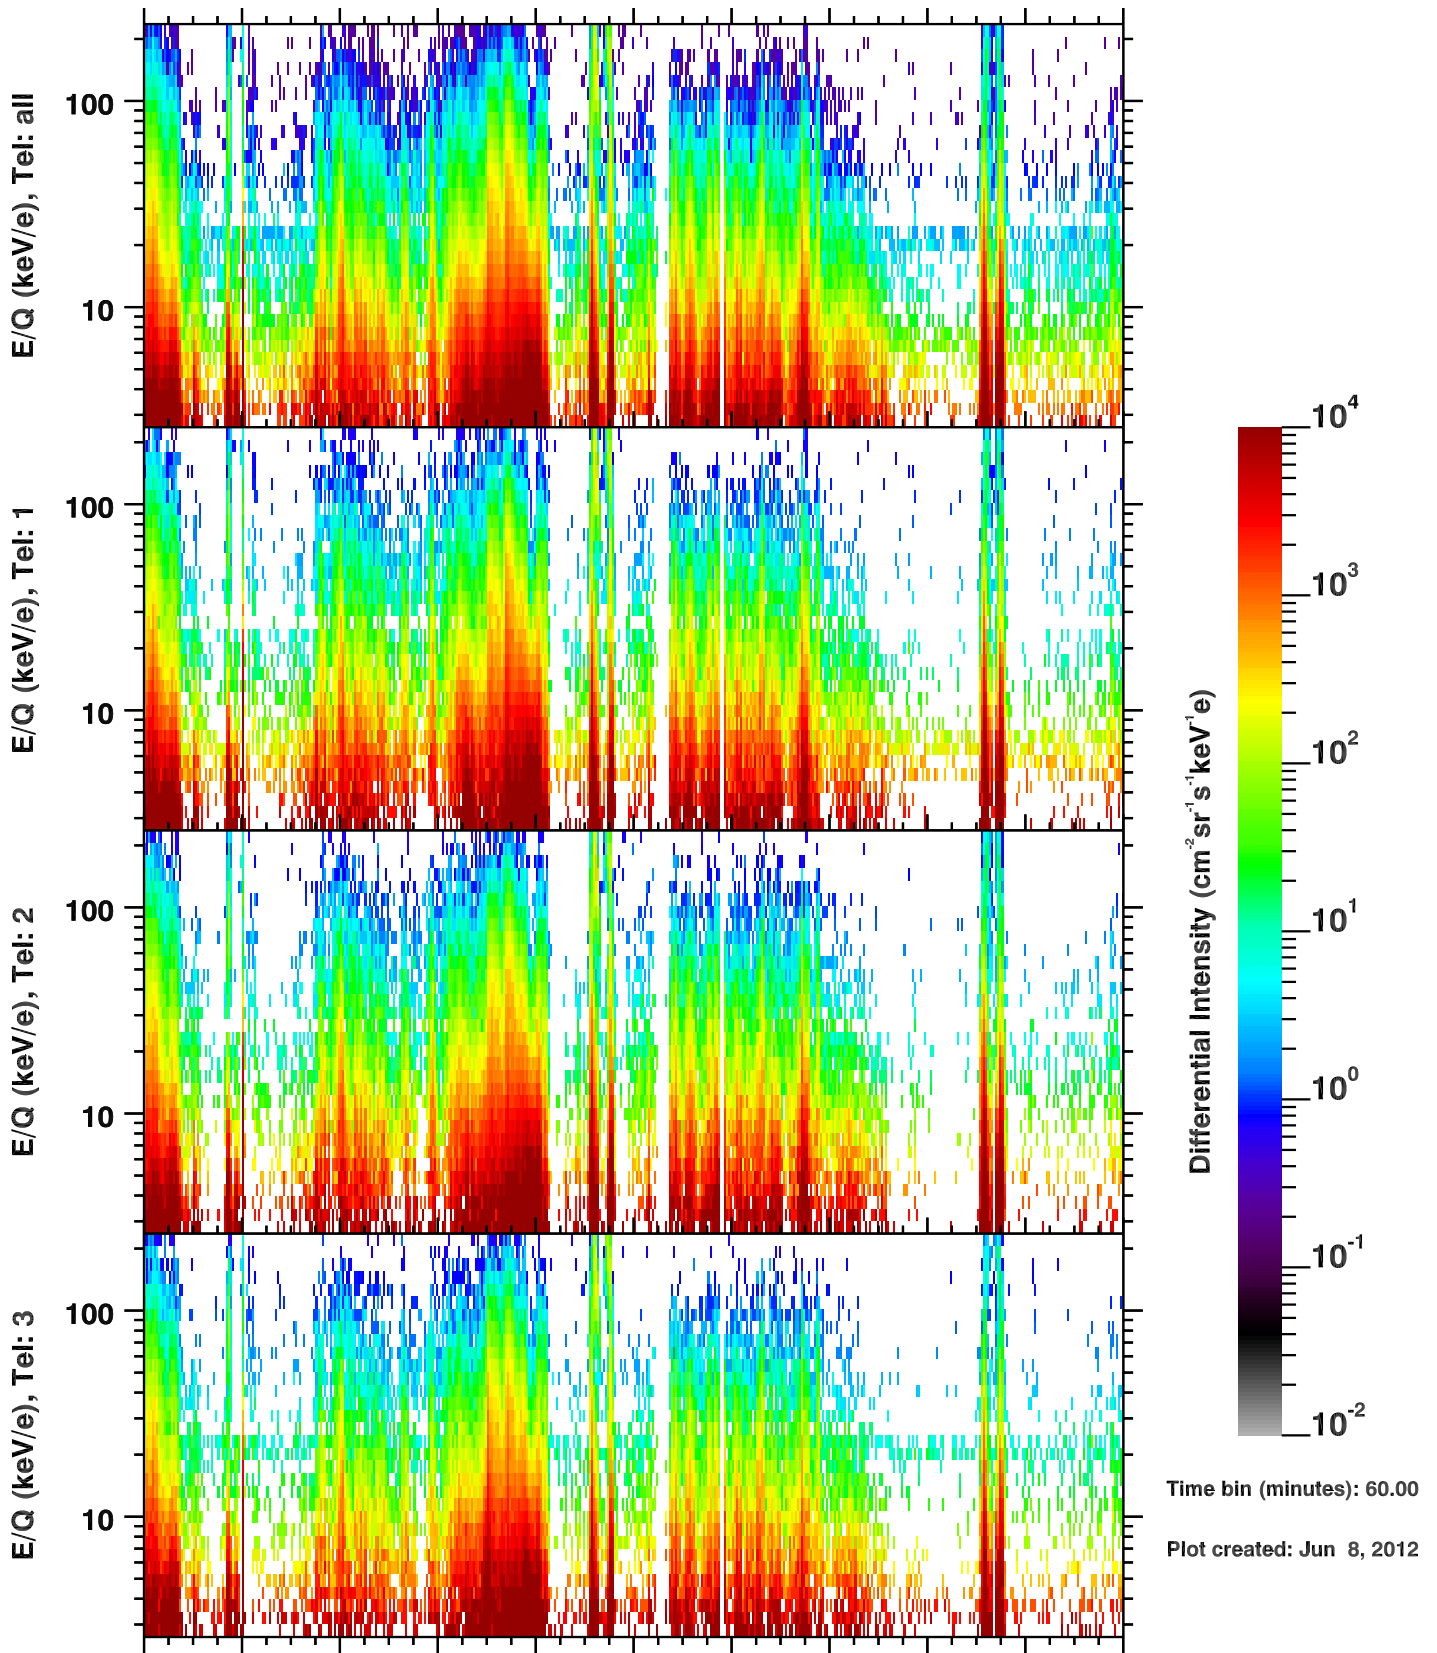

# Cassini/CHEMS | H+ Flux

Time bin (minutes): 60.00

Plot created: Jun 8, 2012

	320	322	324	326	328	330	332	334	336	338	340
R(Rs)	17.1	4.4	17.6	20.0	13.7	8.3	18.5	20.0	13.6	8.5	18.5
Lat(°)	41.5	-33.2	-10.2	18.2	54.6	-69.1	-10.1	18.6	55.4	-67.8	-9.6
LT(dec.h)	11.7	23.3	10.2	10.8	12.2	6.6	10.2	10.8	12.2	7.0	10.2