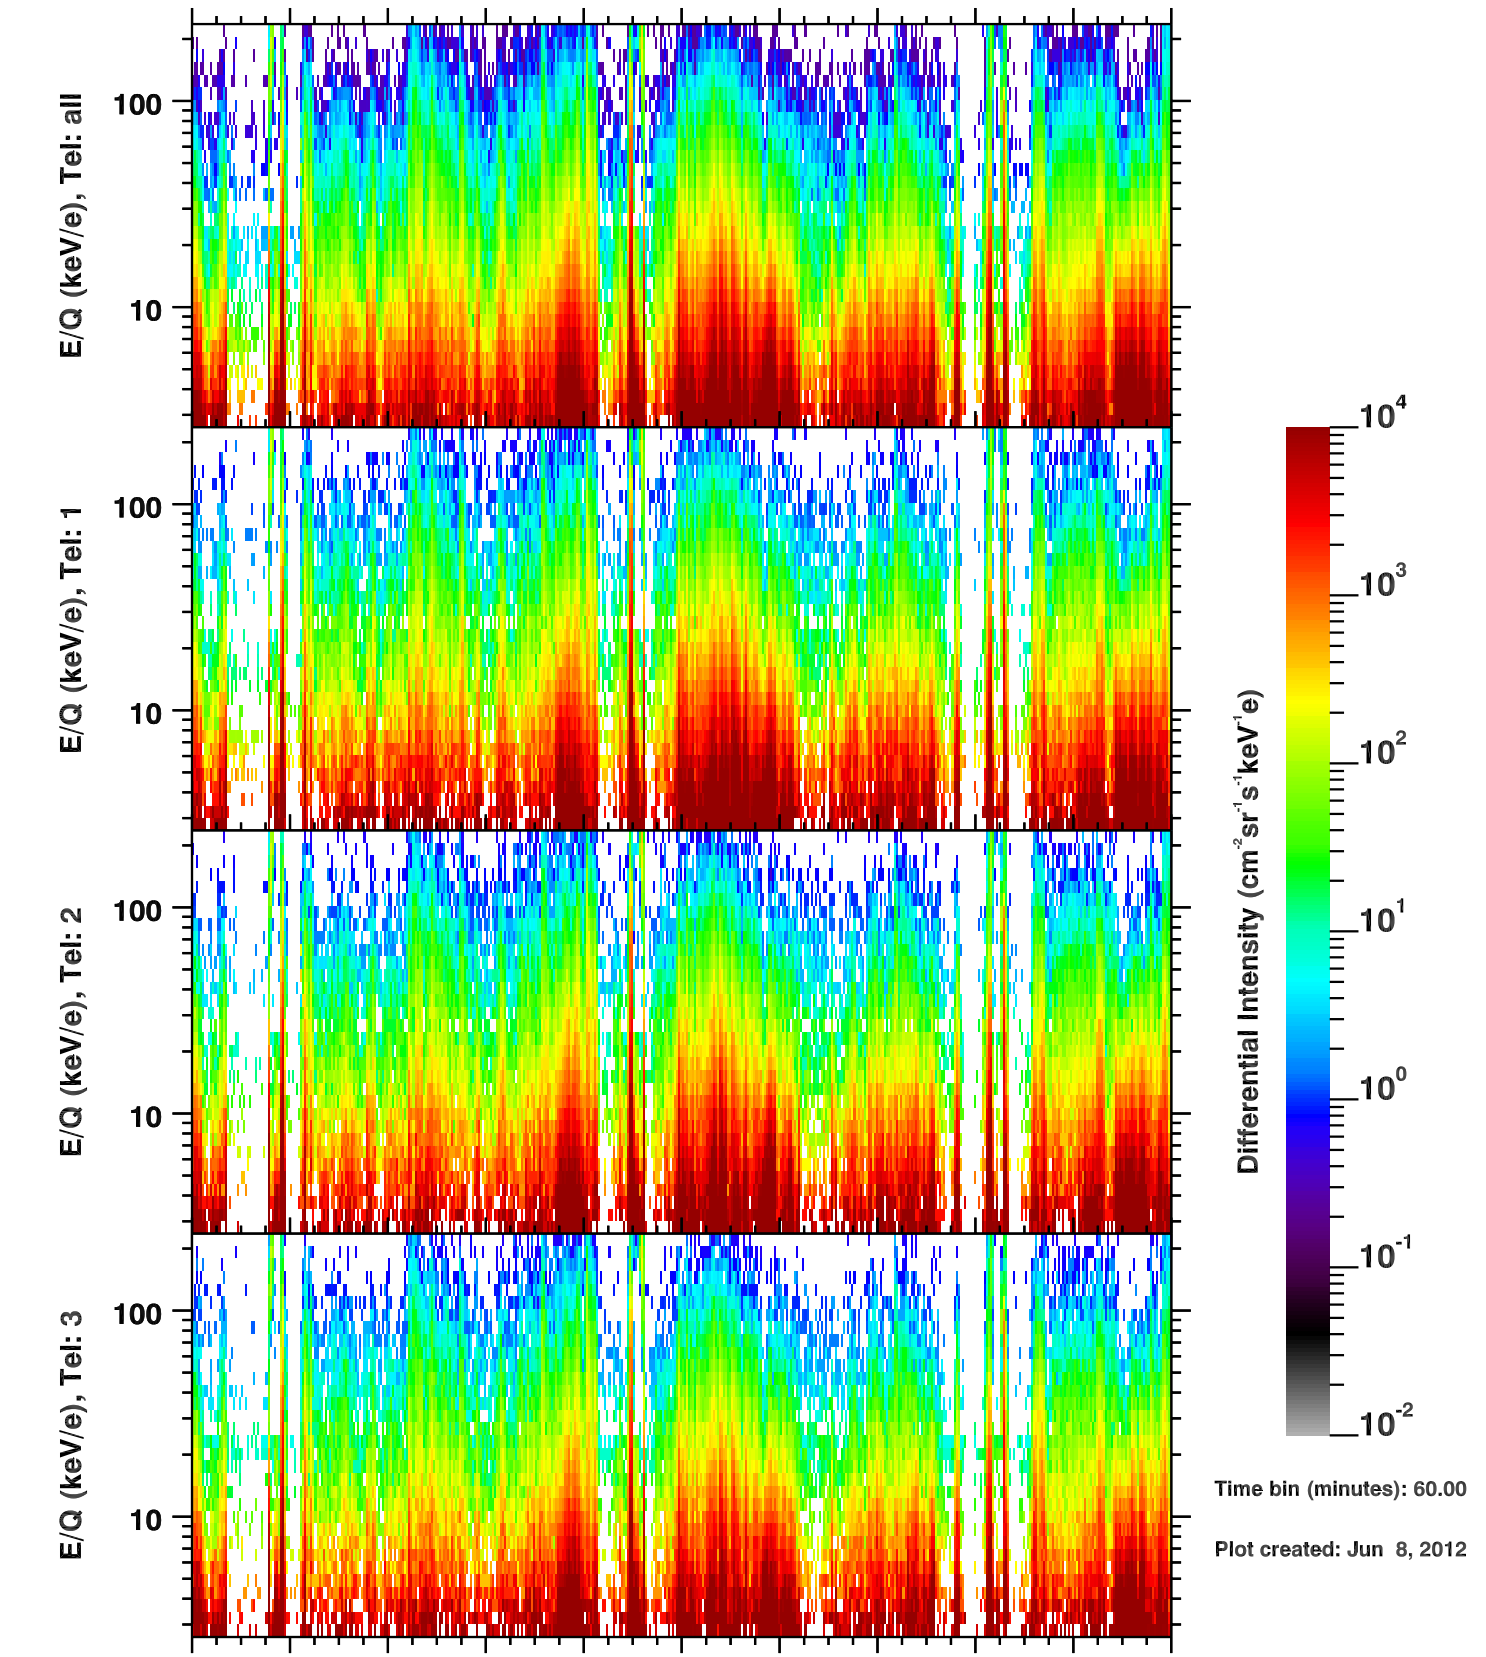

# Cassini/CHEMS | H+ Flux

Time bin (minutes): 60.00

Plot created: Jun 8, 2012

	260	262	264	266	268	270	272	274	276	278	280
R(Rs)	16.1	5.4	18.1	19.9	12.5	10.9	19.6	18.7	7.4	15.0	20.2
Lat(°)	36.4	-71.1	-10.7	15.6	51.5	-43.3	-1.7	24.1	74.5	-24.4	6.4
LT(dec.h)	11.4	2.2	10.4	10.9	11.9	9.6	10.5	11.0	16.4	10.1	10.7