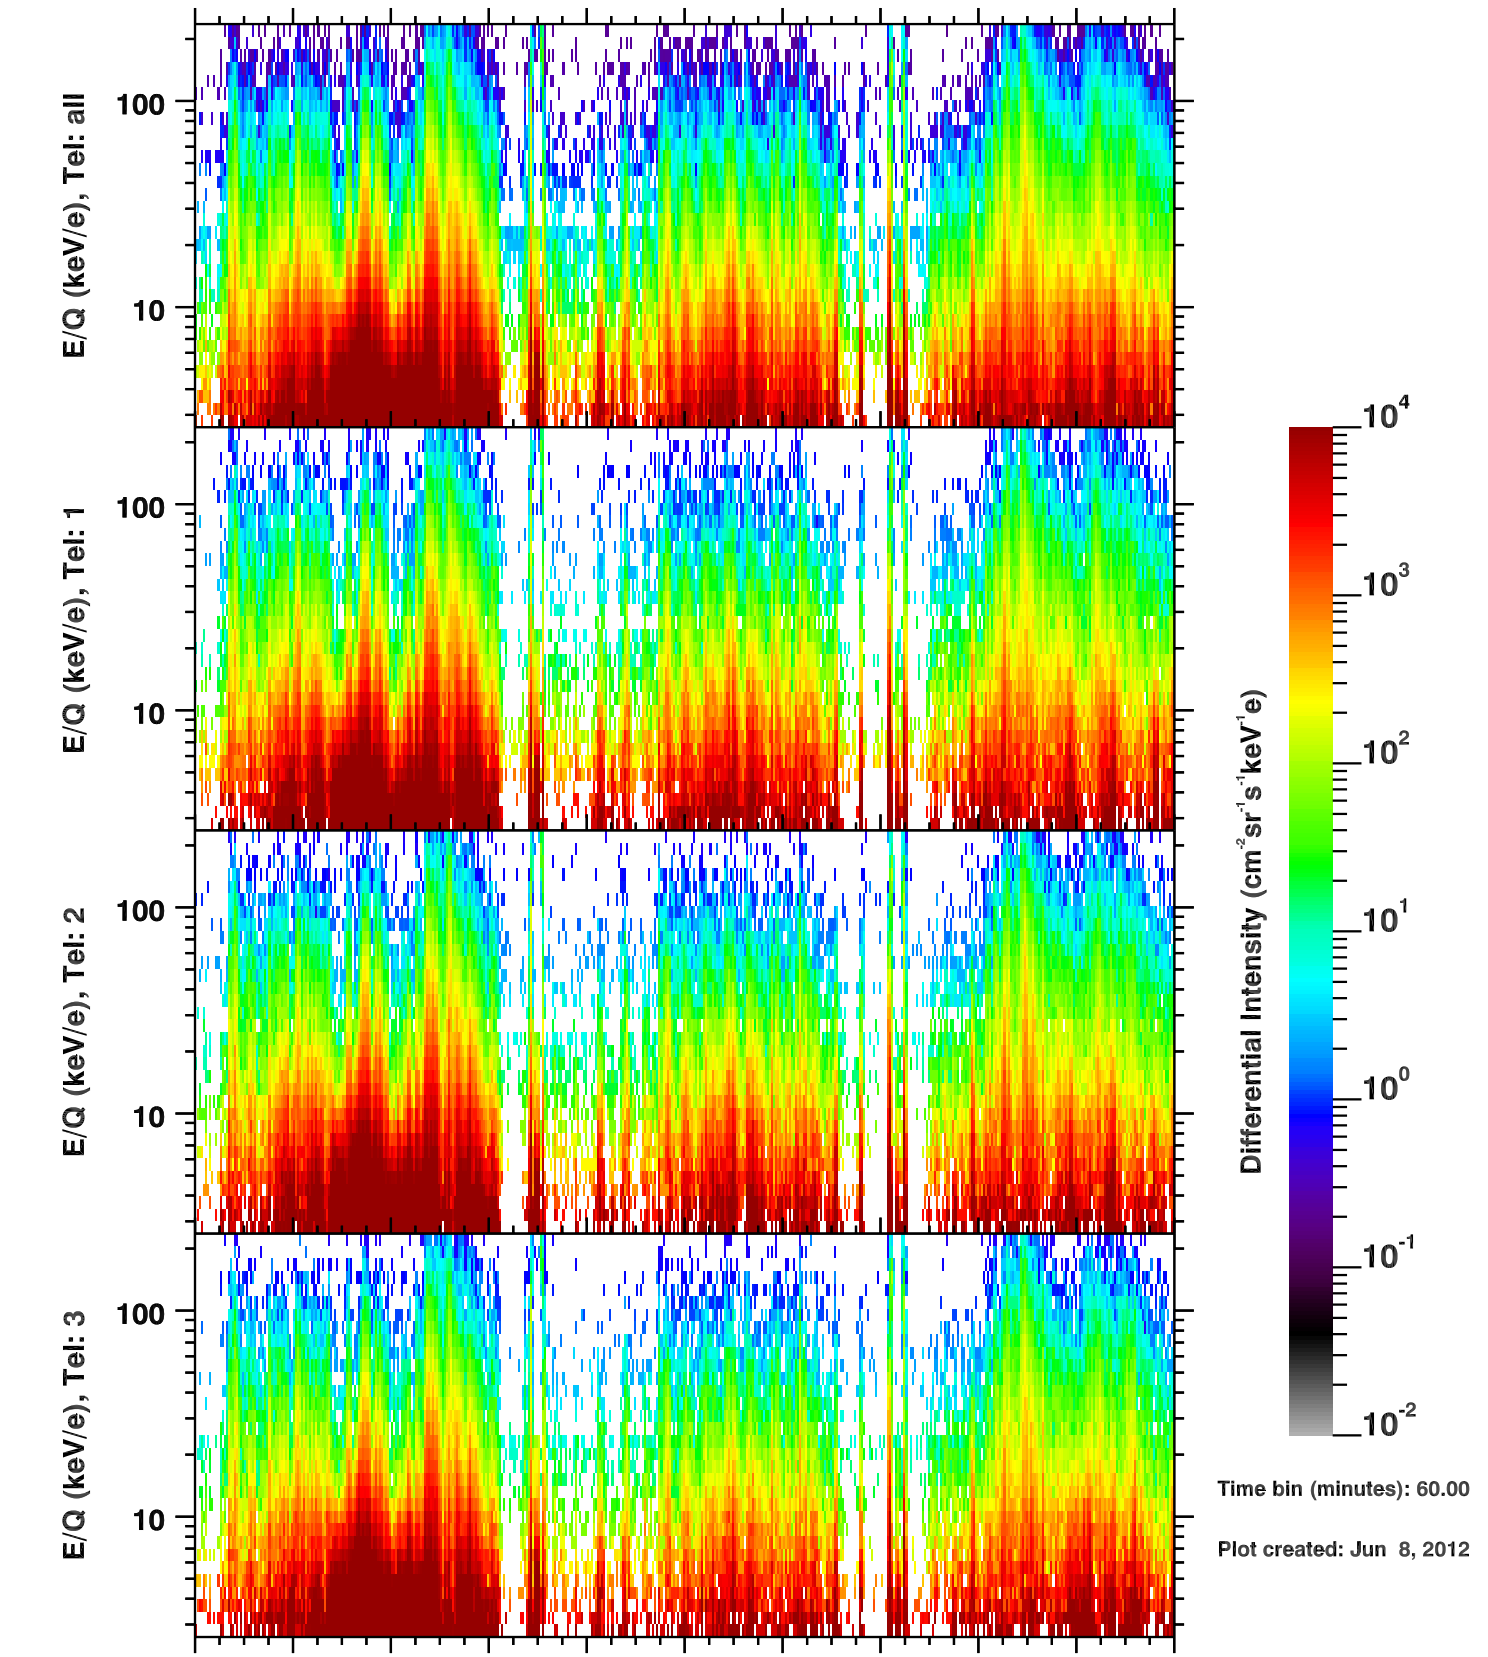

Cassini/CHEMS | H+ Flux

Time bin (minutes): 60.00
 Plot created: Jun 8, 2012

	240	242	244	246	248	250	252	254	256	258	260
R(Rs)	6.4	18.4	19.8	11.8	11.7	19.8	18.4	6.5	15.5	20.3	16.1
Lat(°)	-73.5	-8.9	17.2	55.1	-39.1	-0.2	25.8	71.2	-22.0	7.8	36.4
LT(dec.h)	6.1	10.5	11.0	12.2	9.8	10.6	11.1	19.0	10.2	10.8	11.4