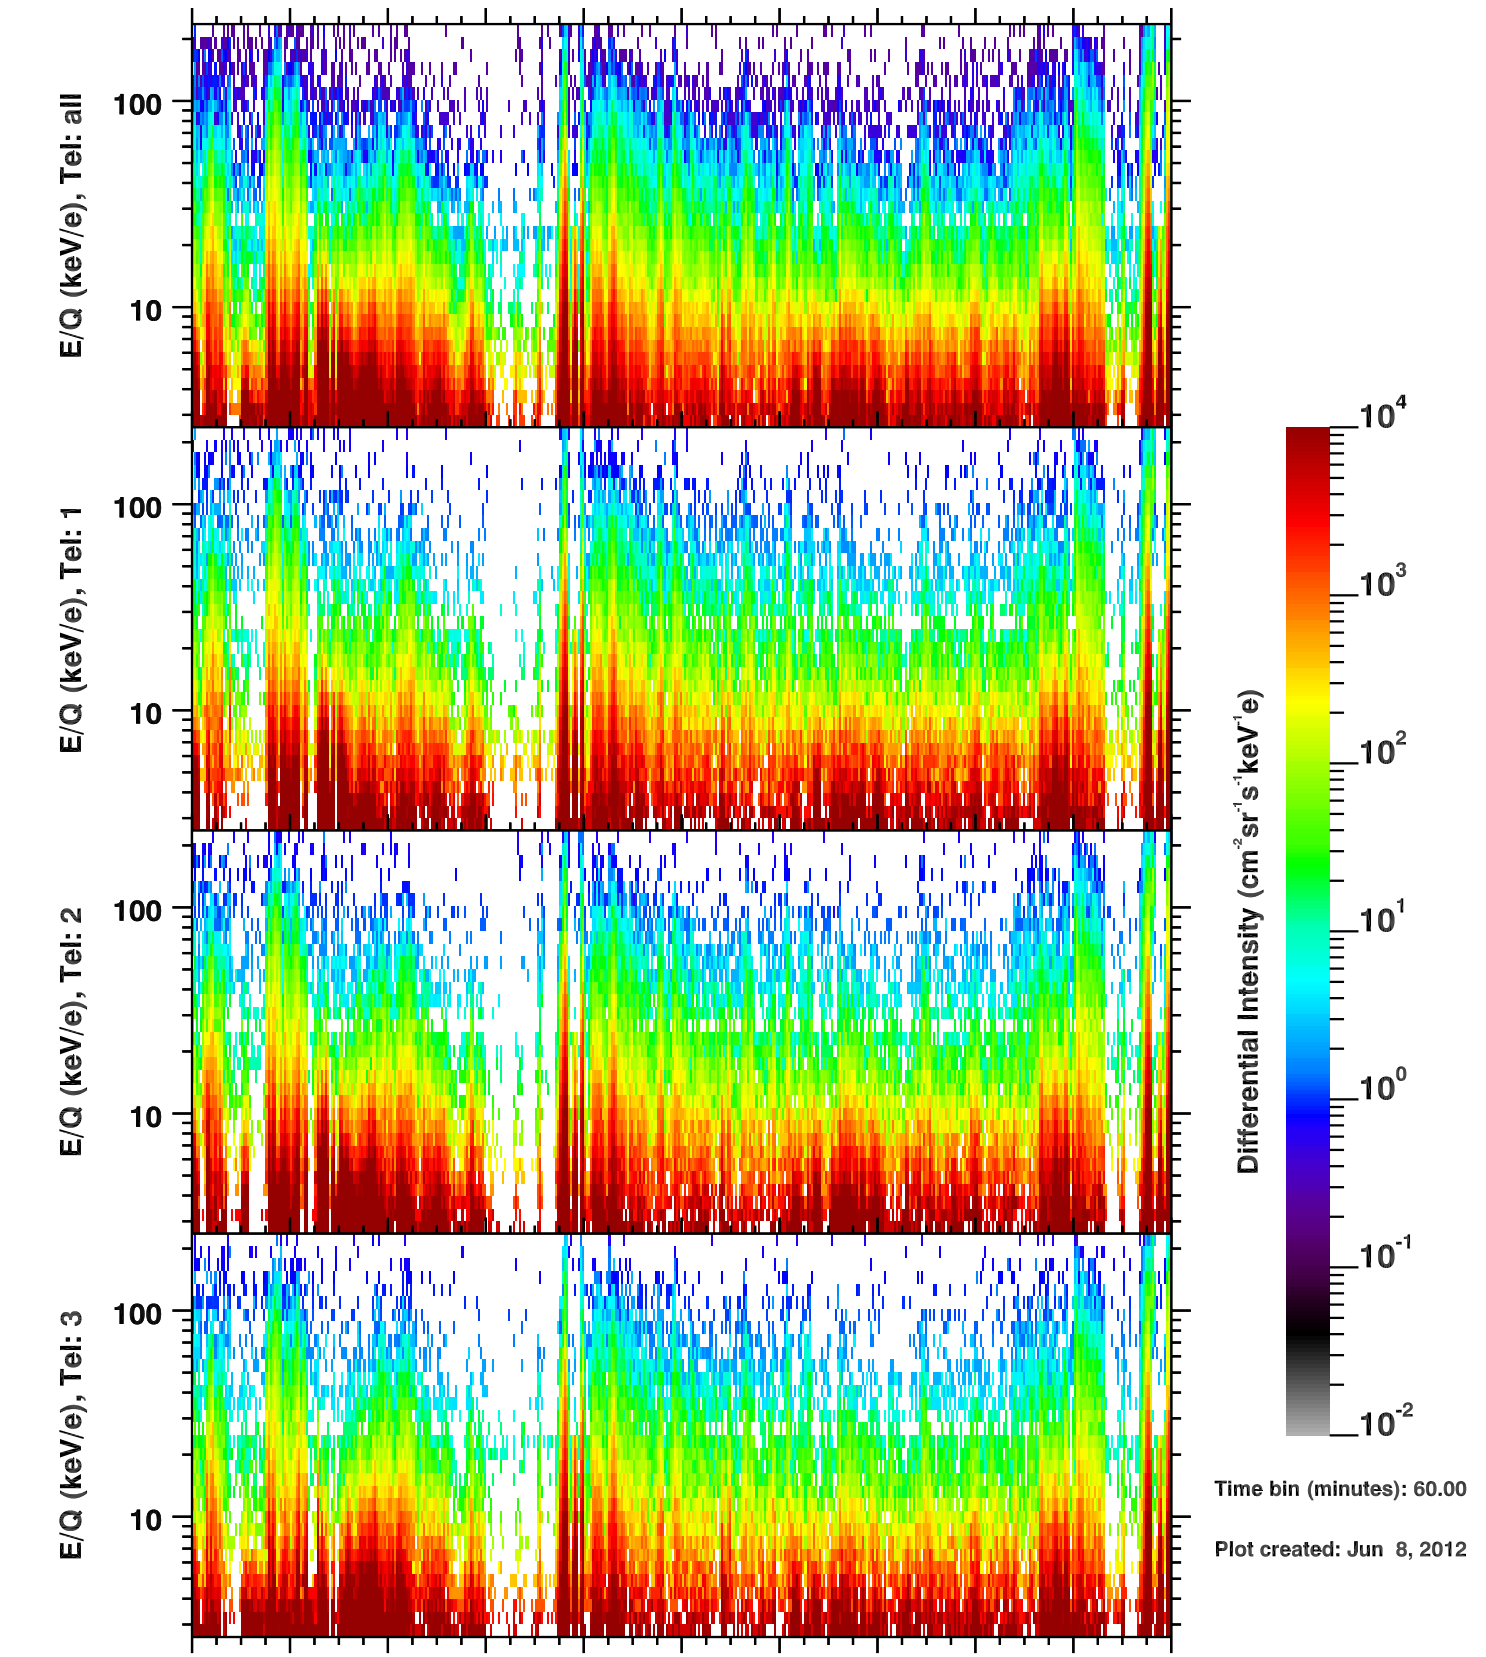

Cassini/CHEMS | H+ Flux

Time bin (minutes): 60.00

Plot created: Jun 8, 2012

	20	22	24	26	28	30	32	34	36	38	40
R(Rs)	28.0	30.1	27.6	19.4	4.0	20.9	28.2	30.2	27.4	19.0	4.6
Lat(°)	13.0	21.0	28.6	38.5	-46.1	1.8	13.4	21.4	29.0	39.1	-46.3
LT(dec.h)	12.1	12.7	13.4	14.6	4.7	11.4	12.1	12.7	13.4	14.6	6.1