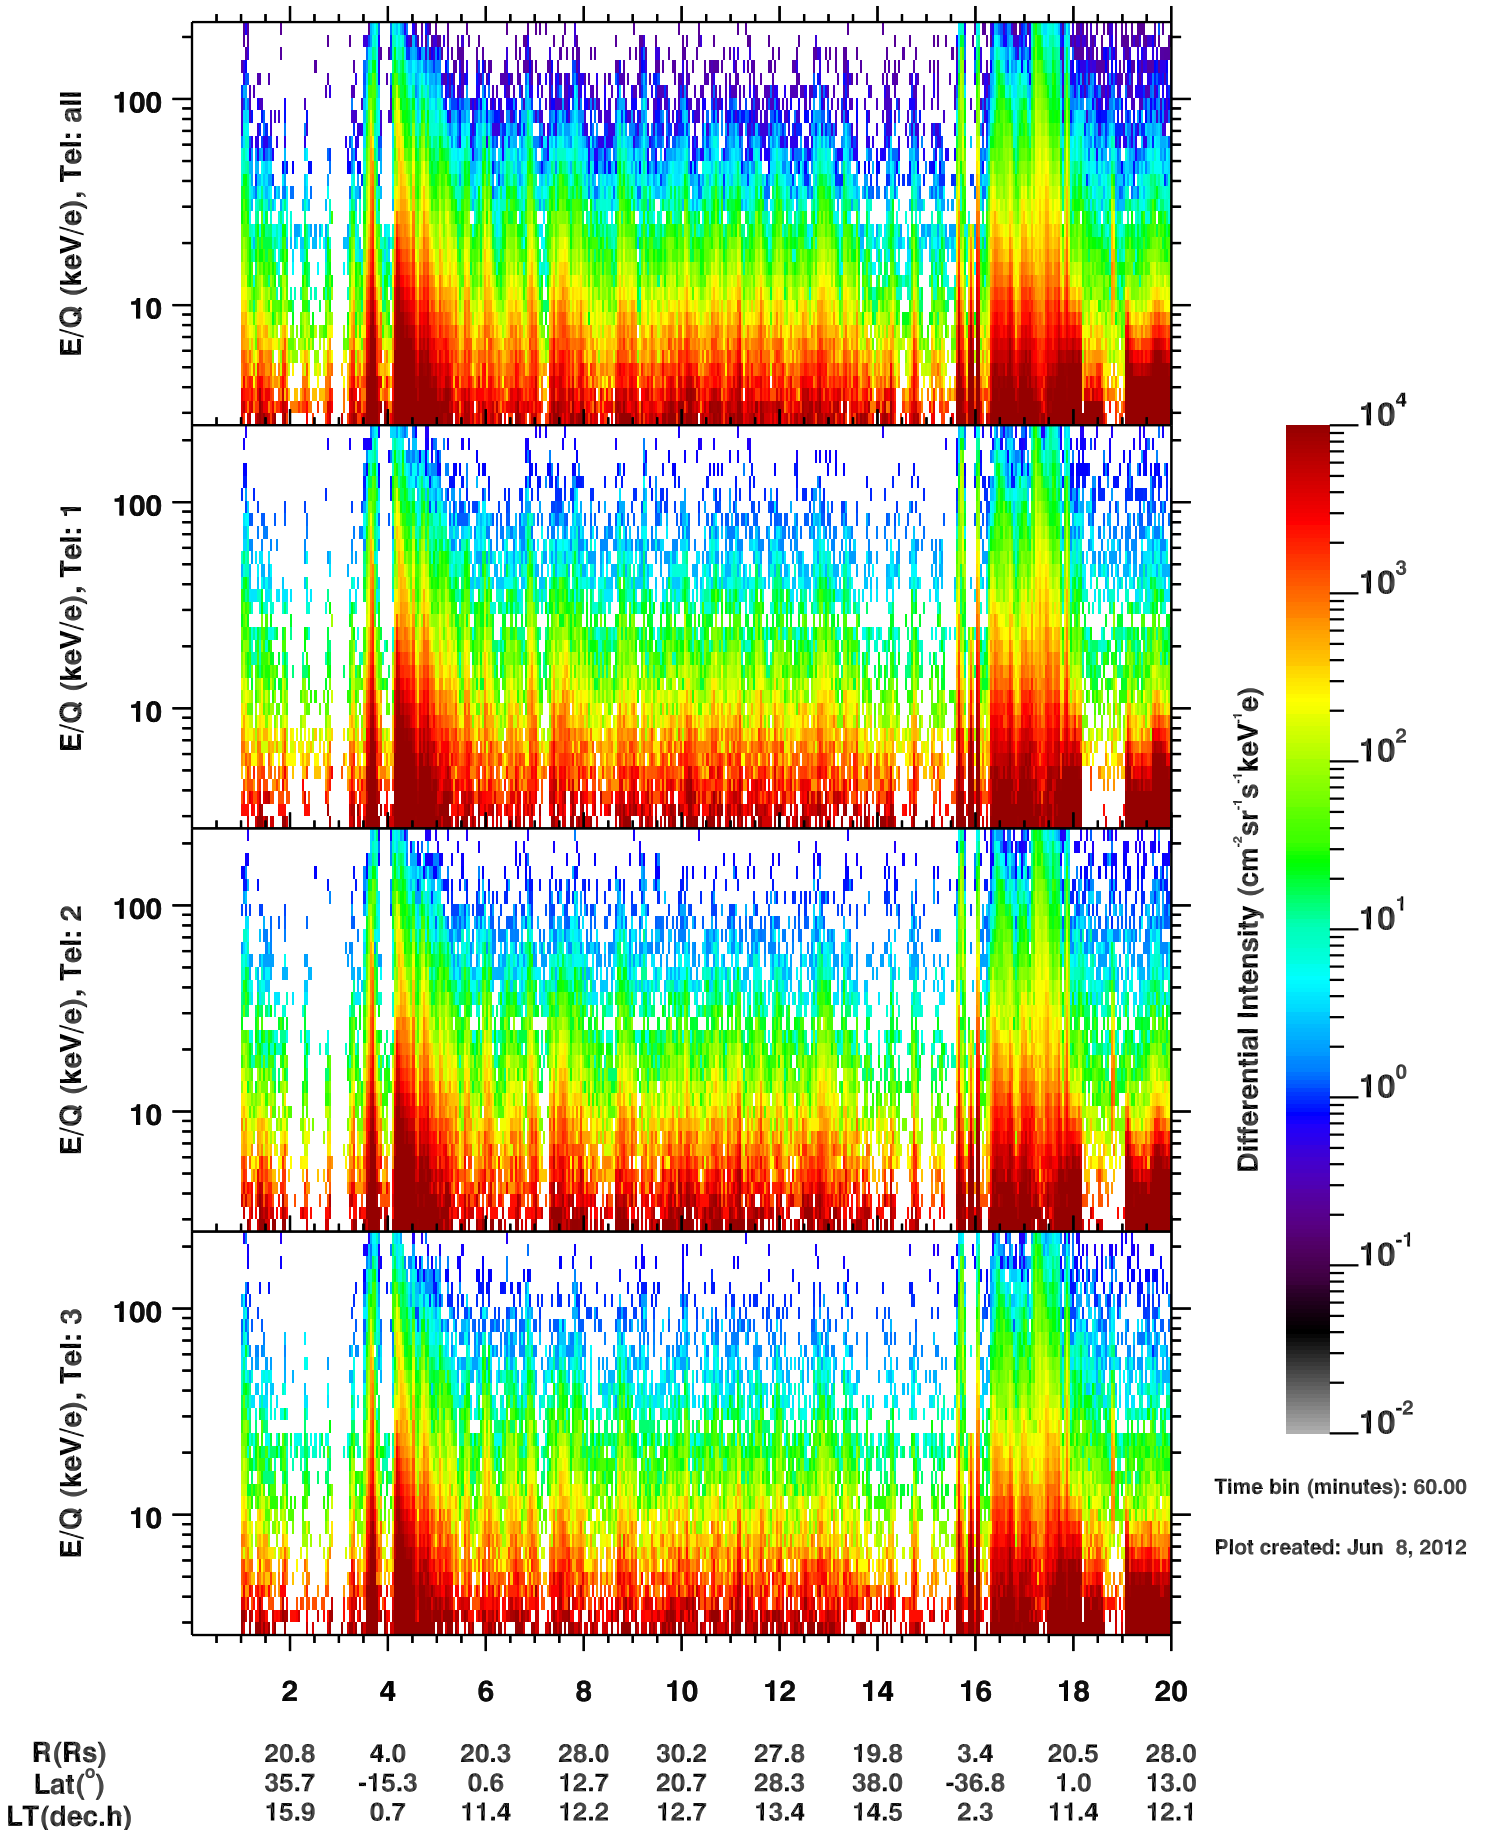

Cassini/CHEMS | H+ Flux

2008

Time bin (minutes): 60.00

Plot created: Jun 8, 2012