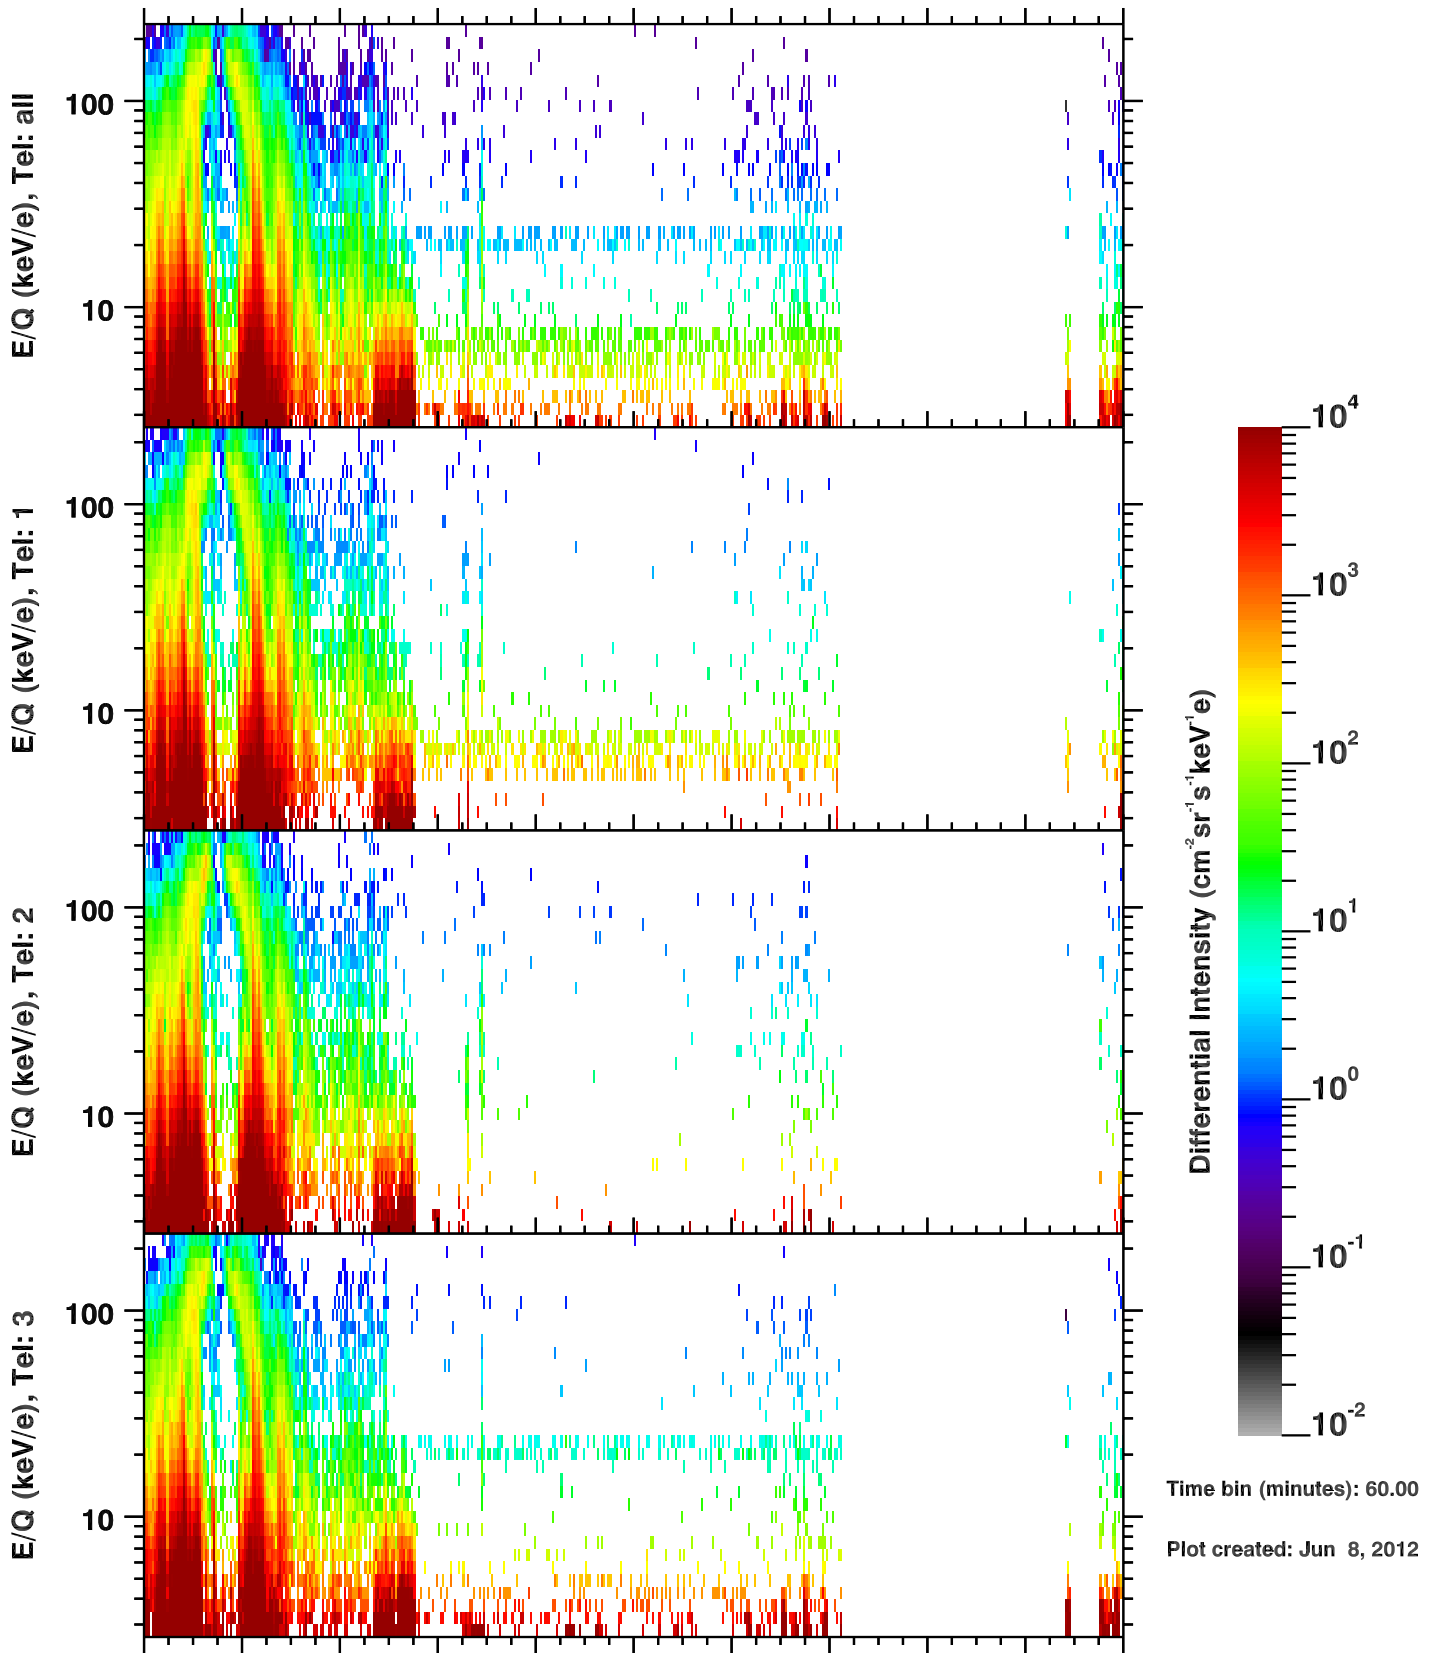

Cassini/CHEMS | H+ Flux

Time bin (minutes): 60.00

Plot created: Jun 8, 2012

	240	242	244	246	248	250	252	254	256	258	260
R(Rs)	18.2	8.2	25.0	36.3	44.5	50.6	55.0	57.9	59.5	59.8	58.8
Lat($^{\circ}$)	0.3	-0.3	-1.0	-2.5	-3.2	-3.7	-4.1	-4.4	-4.7	-5.0	-5.2
LT(dec.h)	19.0	8.2	12.1	13.0	13.5	13.9	14.1	14.4	14.6	14.9	15.1