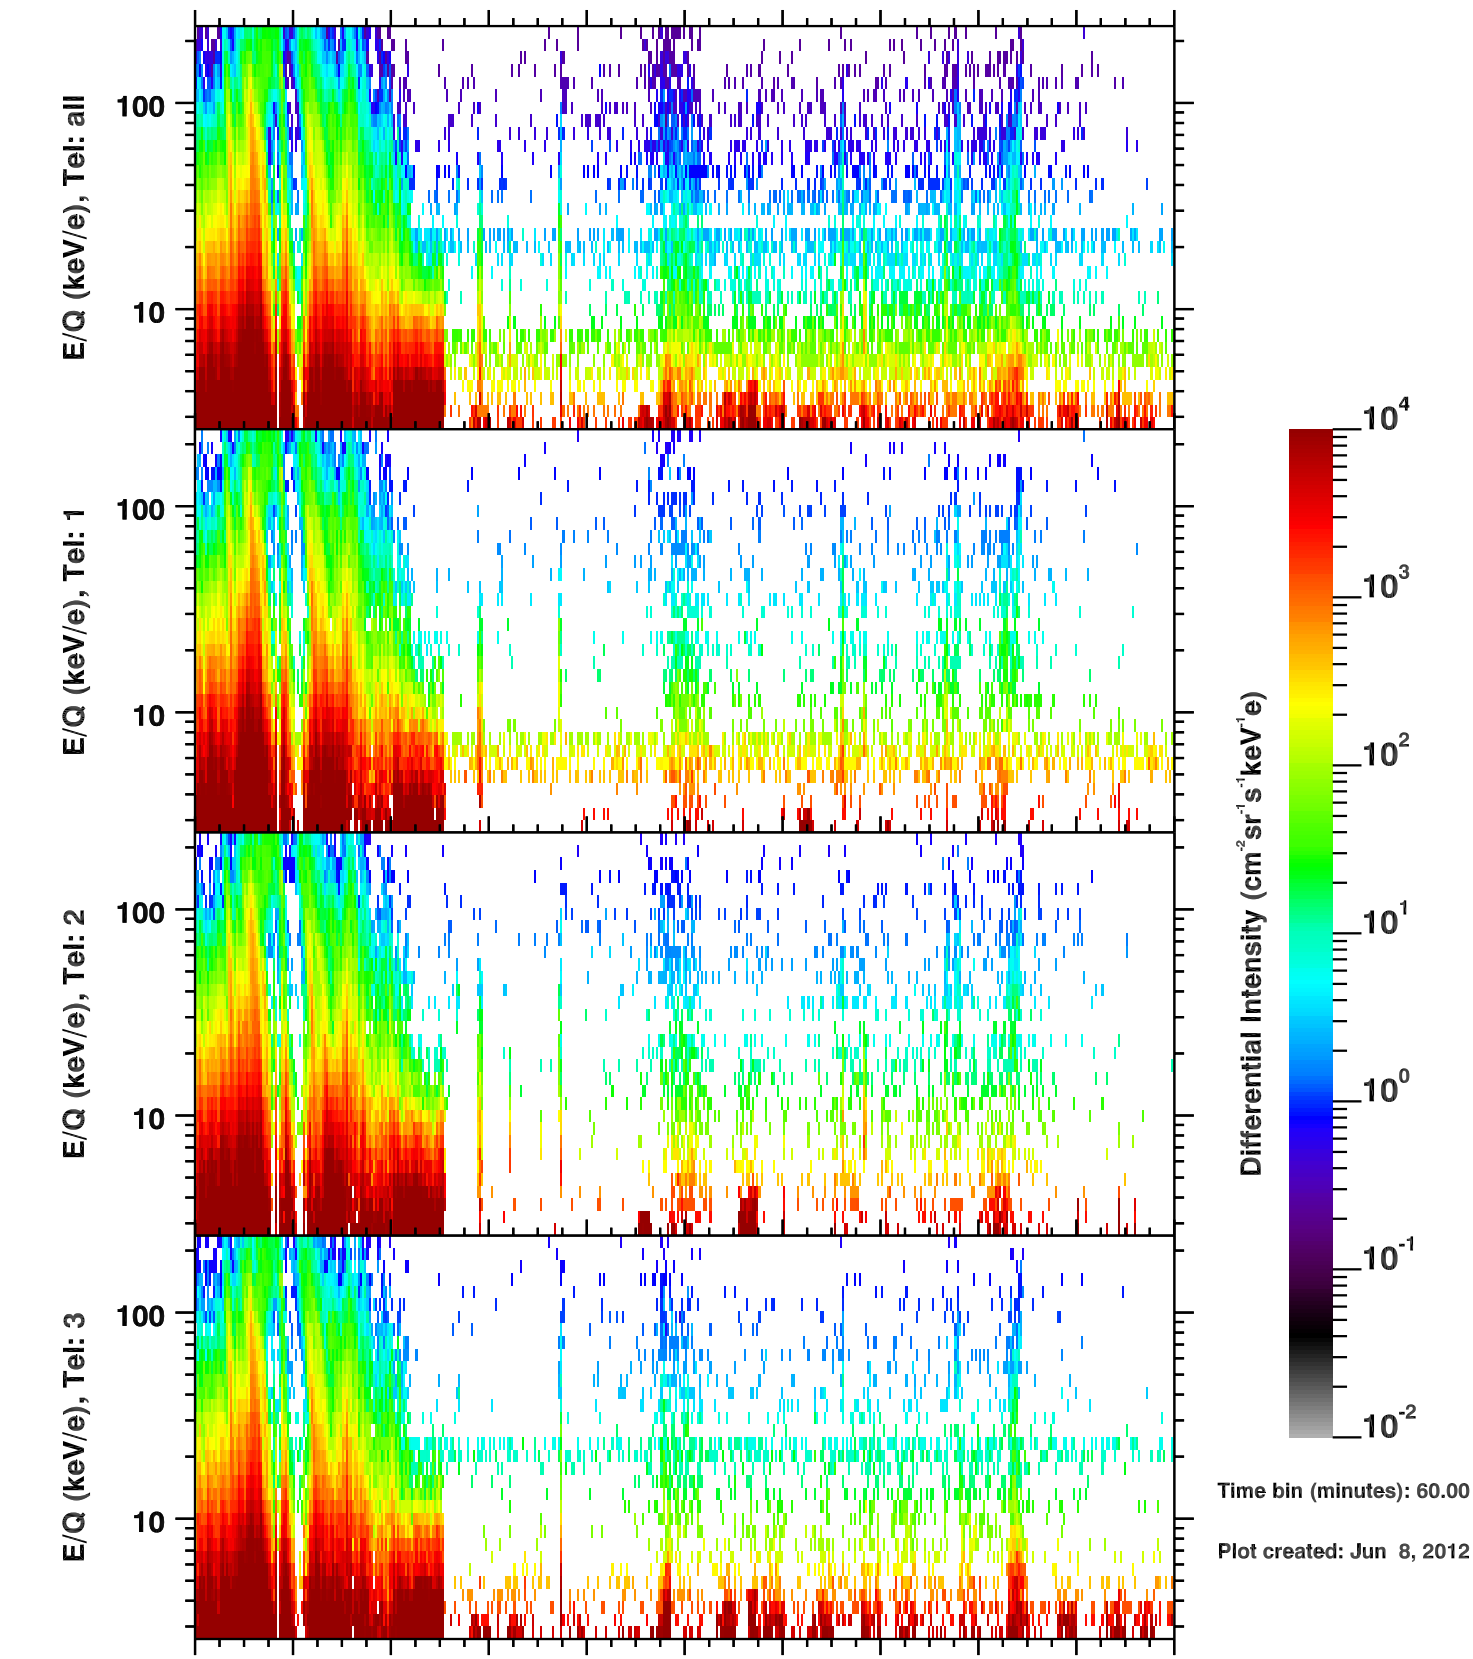

Cassini/CHEMS | H+ Flux

Time bin (minutes): 60.00

Plot created: Jun 8, 2012

	200	202	204	206	208	210	212	214	216	218	220
R(Rs)	20.7	5.8	22.9	35.3	44.6	51.9	57.6	62.0	65.3	67.5	68.8
Lat($^{\circ}$)	0.3	-0.3	-0.0	0.1	0.1	0.1	0.2	0.2	0.2	0.2	0.2
LT(dec.h)	18.8	5.3	12.0	13.0	13.6	13.9	14.2	14.5	14.7	14.9	15.0