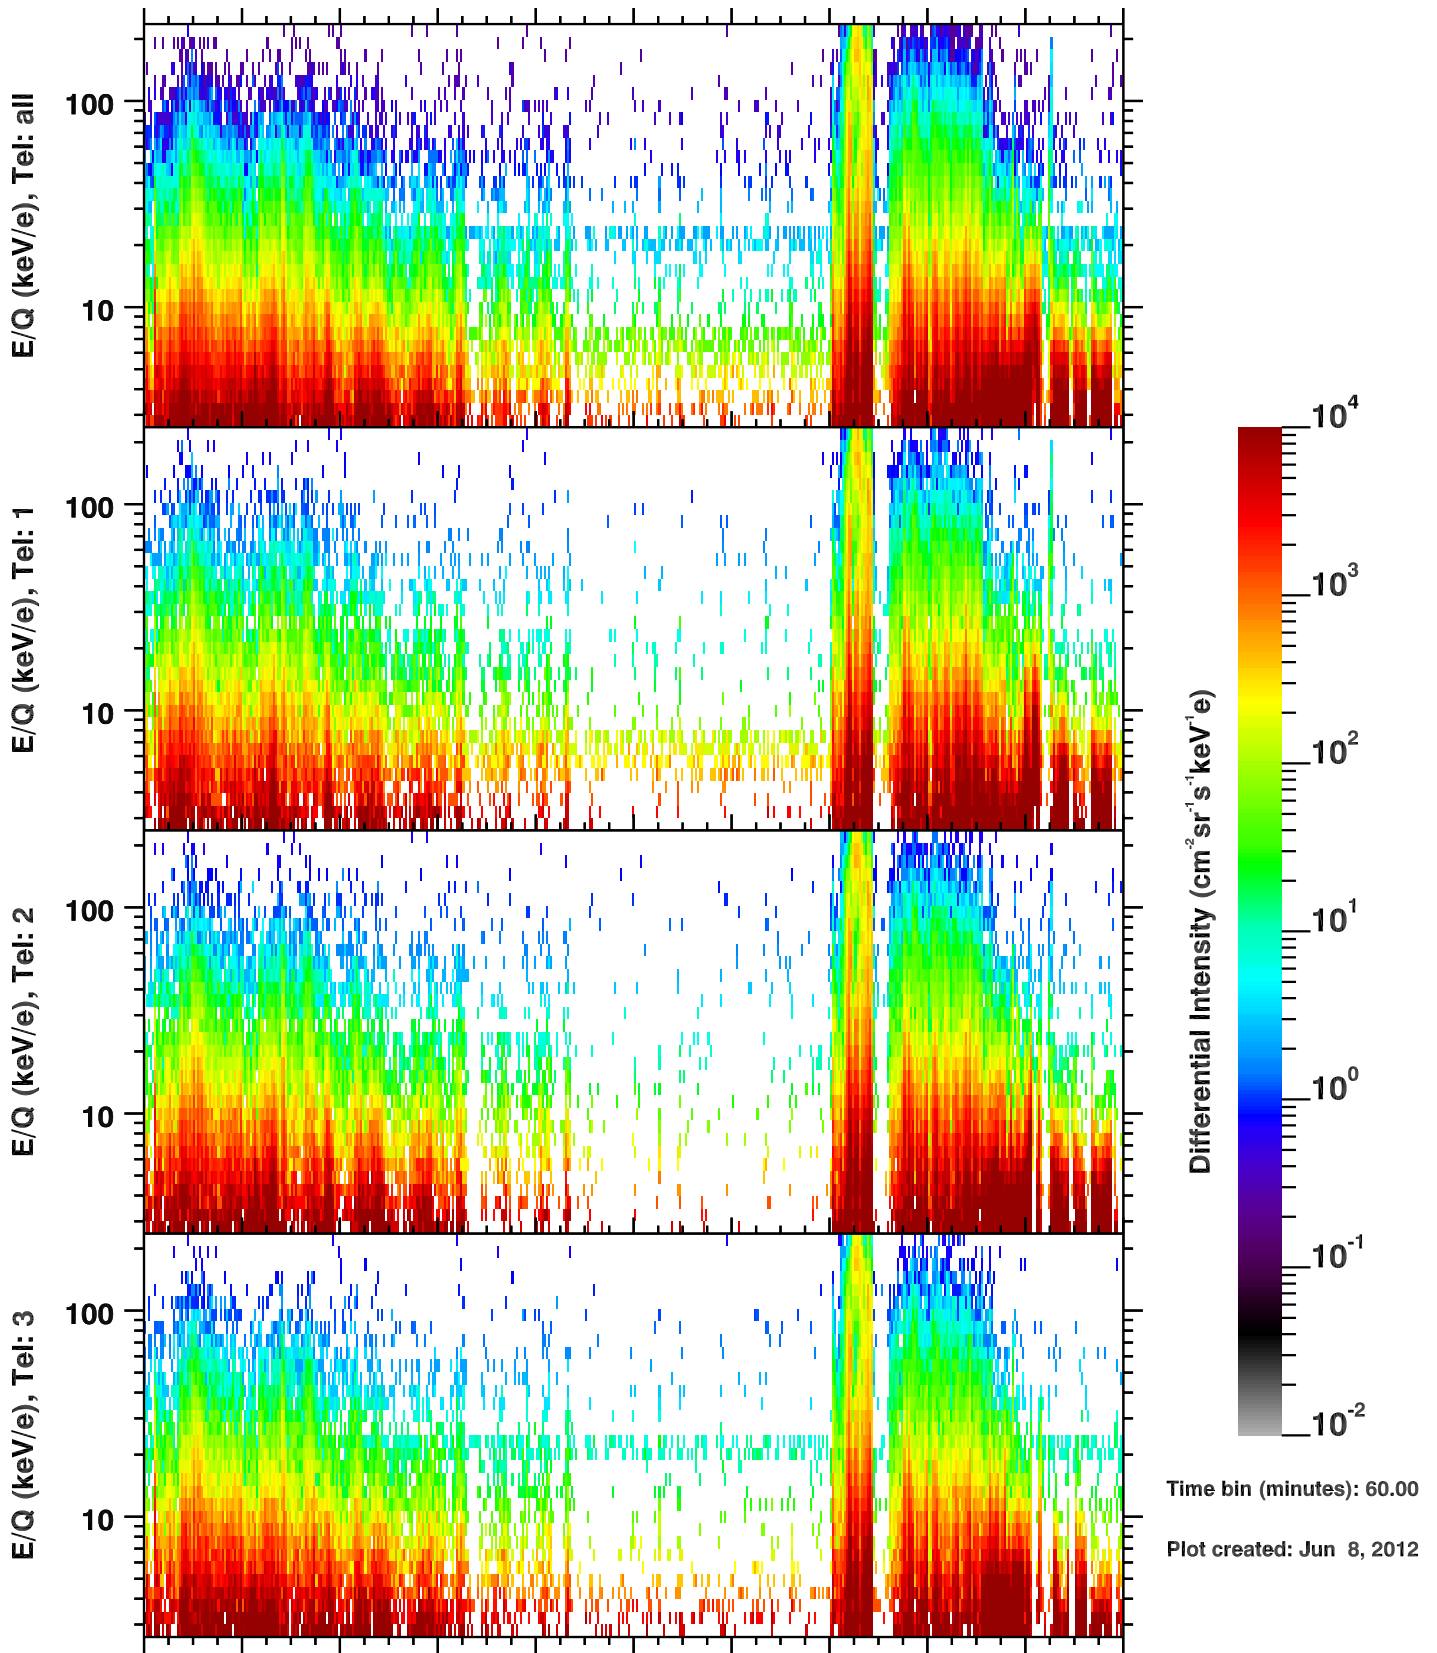

Cassini/CHEMS | H+ Flux

Time bin (minutes): 60.00

Plot created: Jun 8, 2012

	100	102	104	106	108	110	112	114	116	118	120
R(Rs)	14.2	25.0	31.6	34.5	34.3	30.9	23.8	11.0	13.6	25.8	32.7
Lat(°)	-19.3	9.9	21.1	28.7	35.1	41.0	46.1	35.5	-15.4	7.7	15.7
LT(dec.h)	12.7	14.3	15.1	15.8	16.5	17.3	18.8	22.9	12.7	14.3	15.0