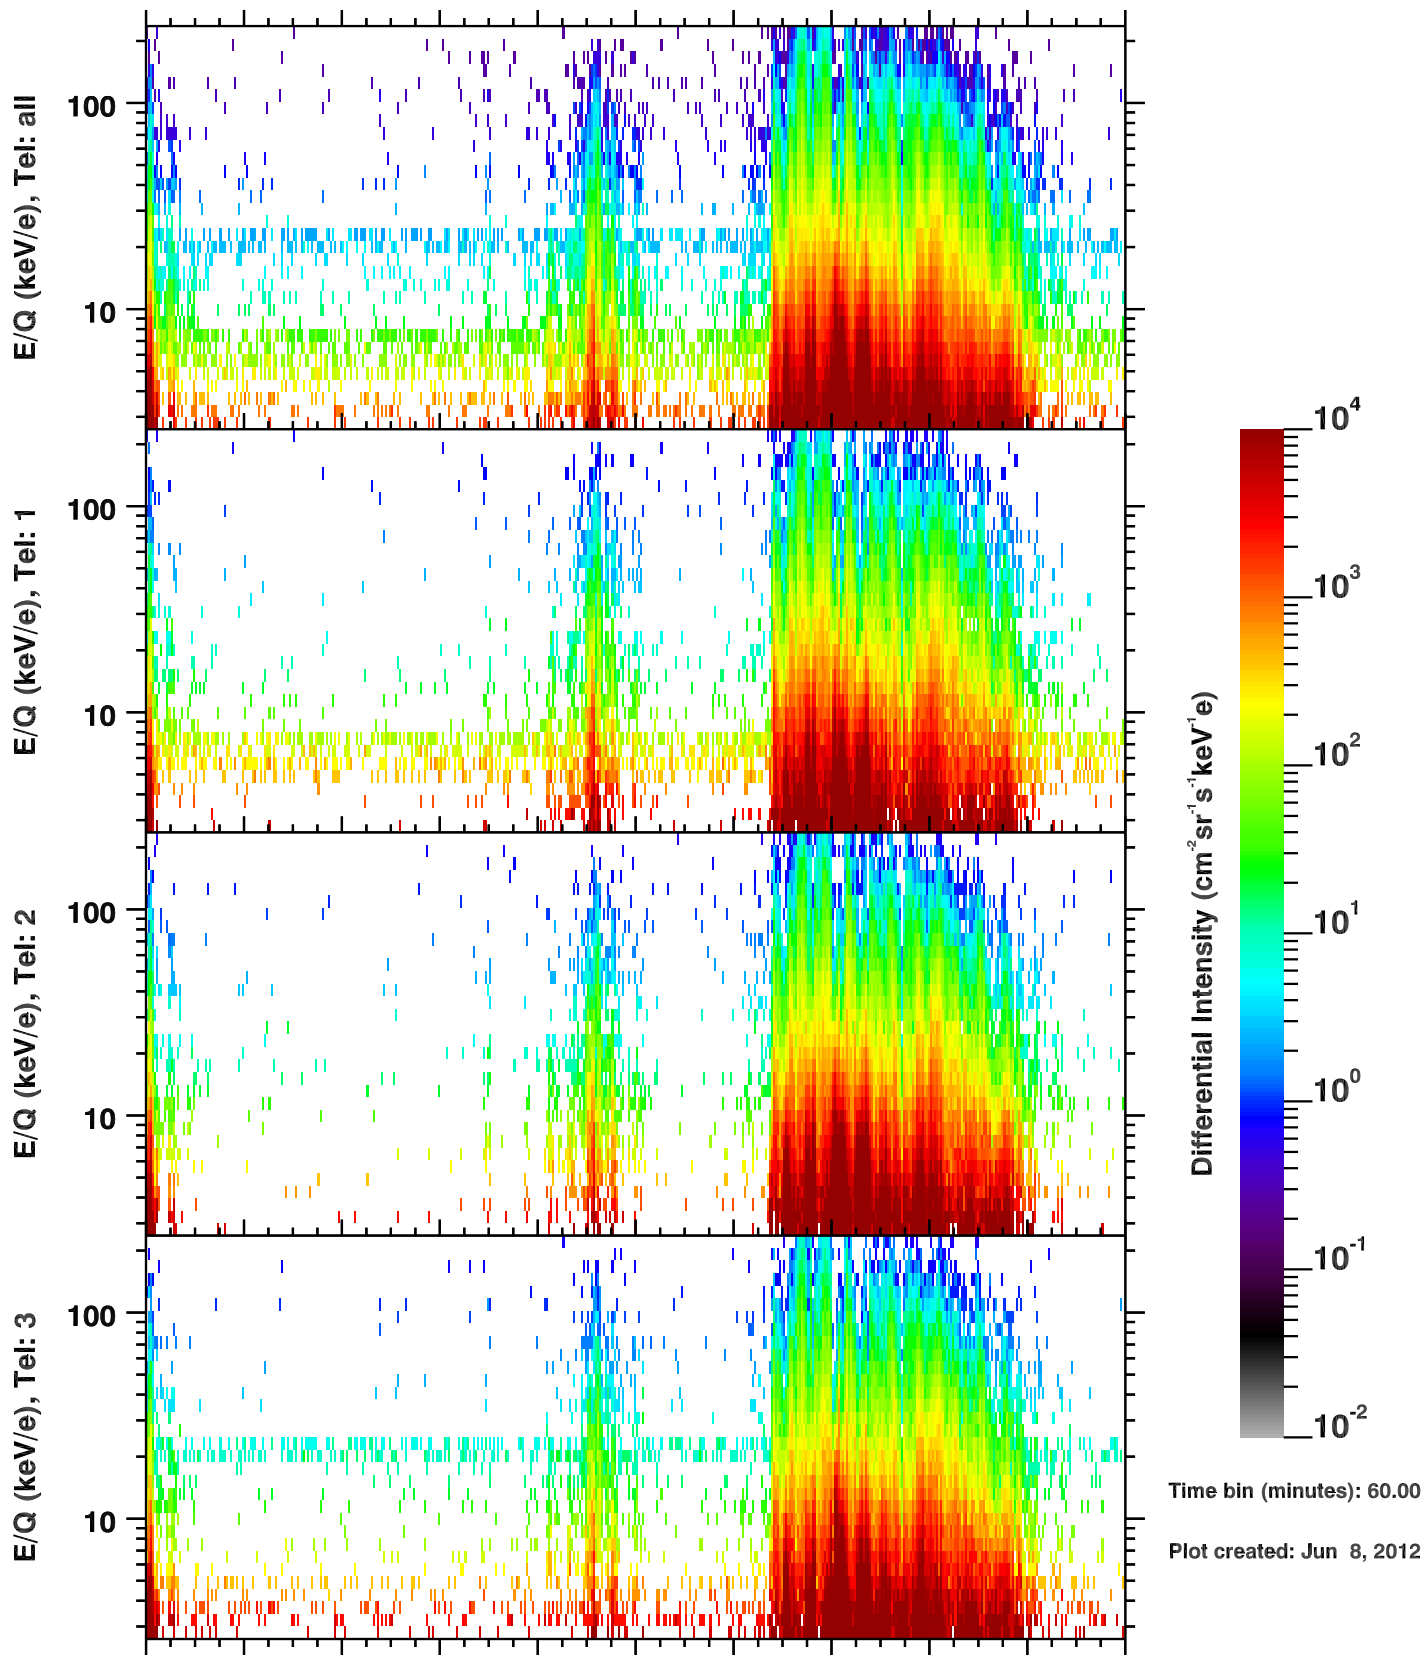

Cassini/CHEMS | H+ Flux

Time bin (minutes): 60.00

Plot created: Jun 8, 2012

	20	22	24	26	28	30	32	34	36	38	40
R(Rs)	21.6	26.0	27.9	27.3	24.2	19.1	15.7	17.3	21.8	25.8	28.0
Lat($^{\circ}$)	45.8	59.0	53.9	39.7	19.2	-13.6	-57.3	-24.2	17.5	43.2	57.0
LT(dec.h)	16.5	19.5	22.3	24.0	1.1	2.5	6.6	12.9	14.6	16.2	18.5