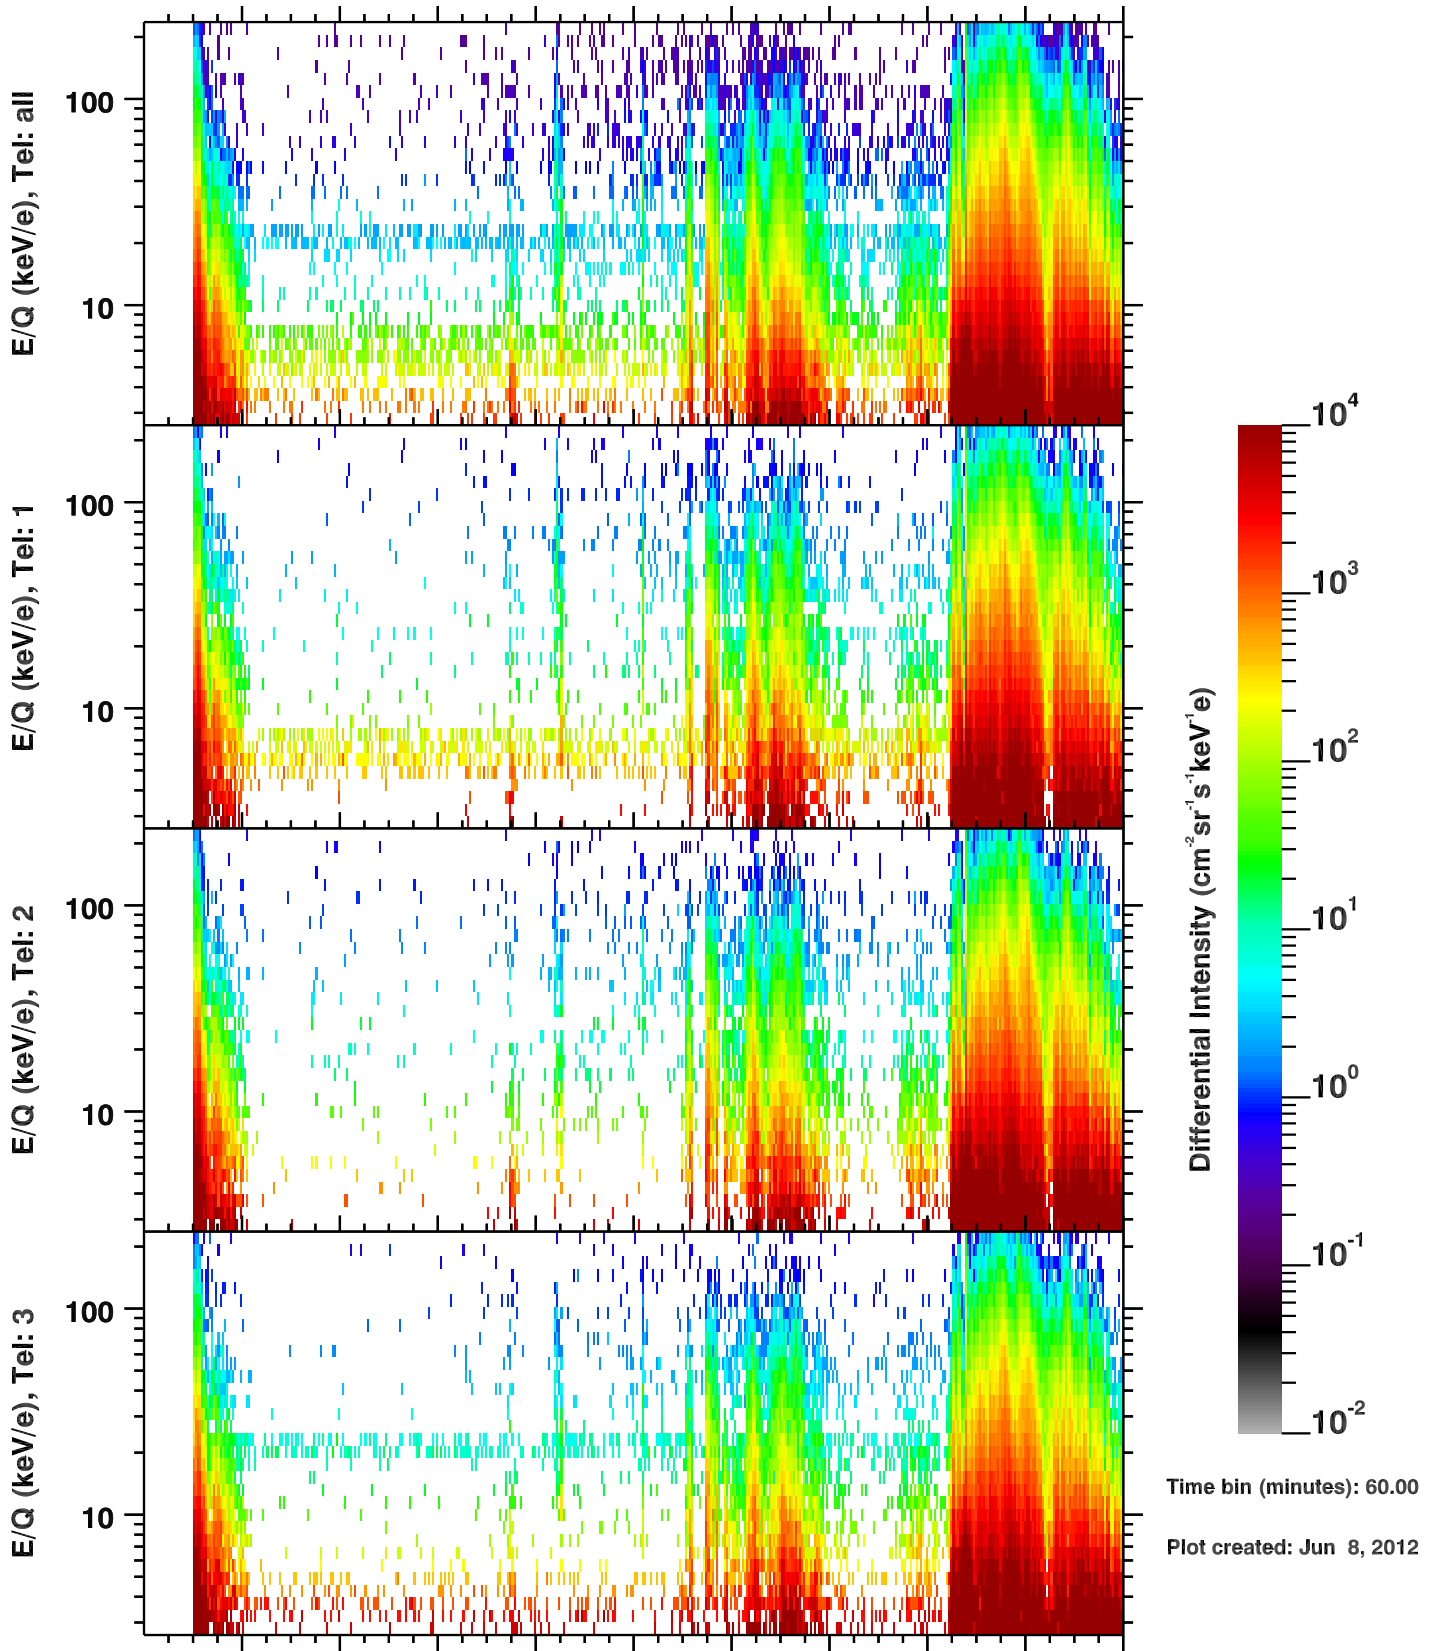

# Cassini/CHEMS | H+ Flux

Time bin (minutes): 60.00

Plot created: Jun 8, 2012

	2	4	6	8	10	12	14	16	18	20
R(Rs)	16.3	24.3	29.0	30.7	29.6	25.4	18.8	13.0	15.3	21.6
Lat(°)	34.3	55.7	54.1	45.4	33.4	17.0	-11.8	-59.1	4.0	45.8
LT(dec.h)	15.8	19.0	21.6	23.2	0.3	1.2	2.4	7.5	14.1	16.5