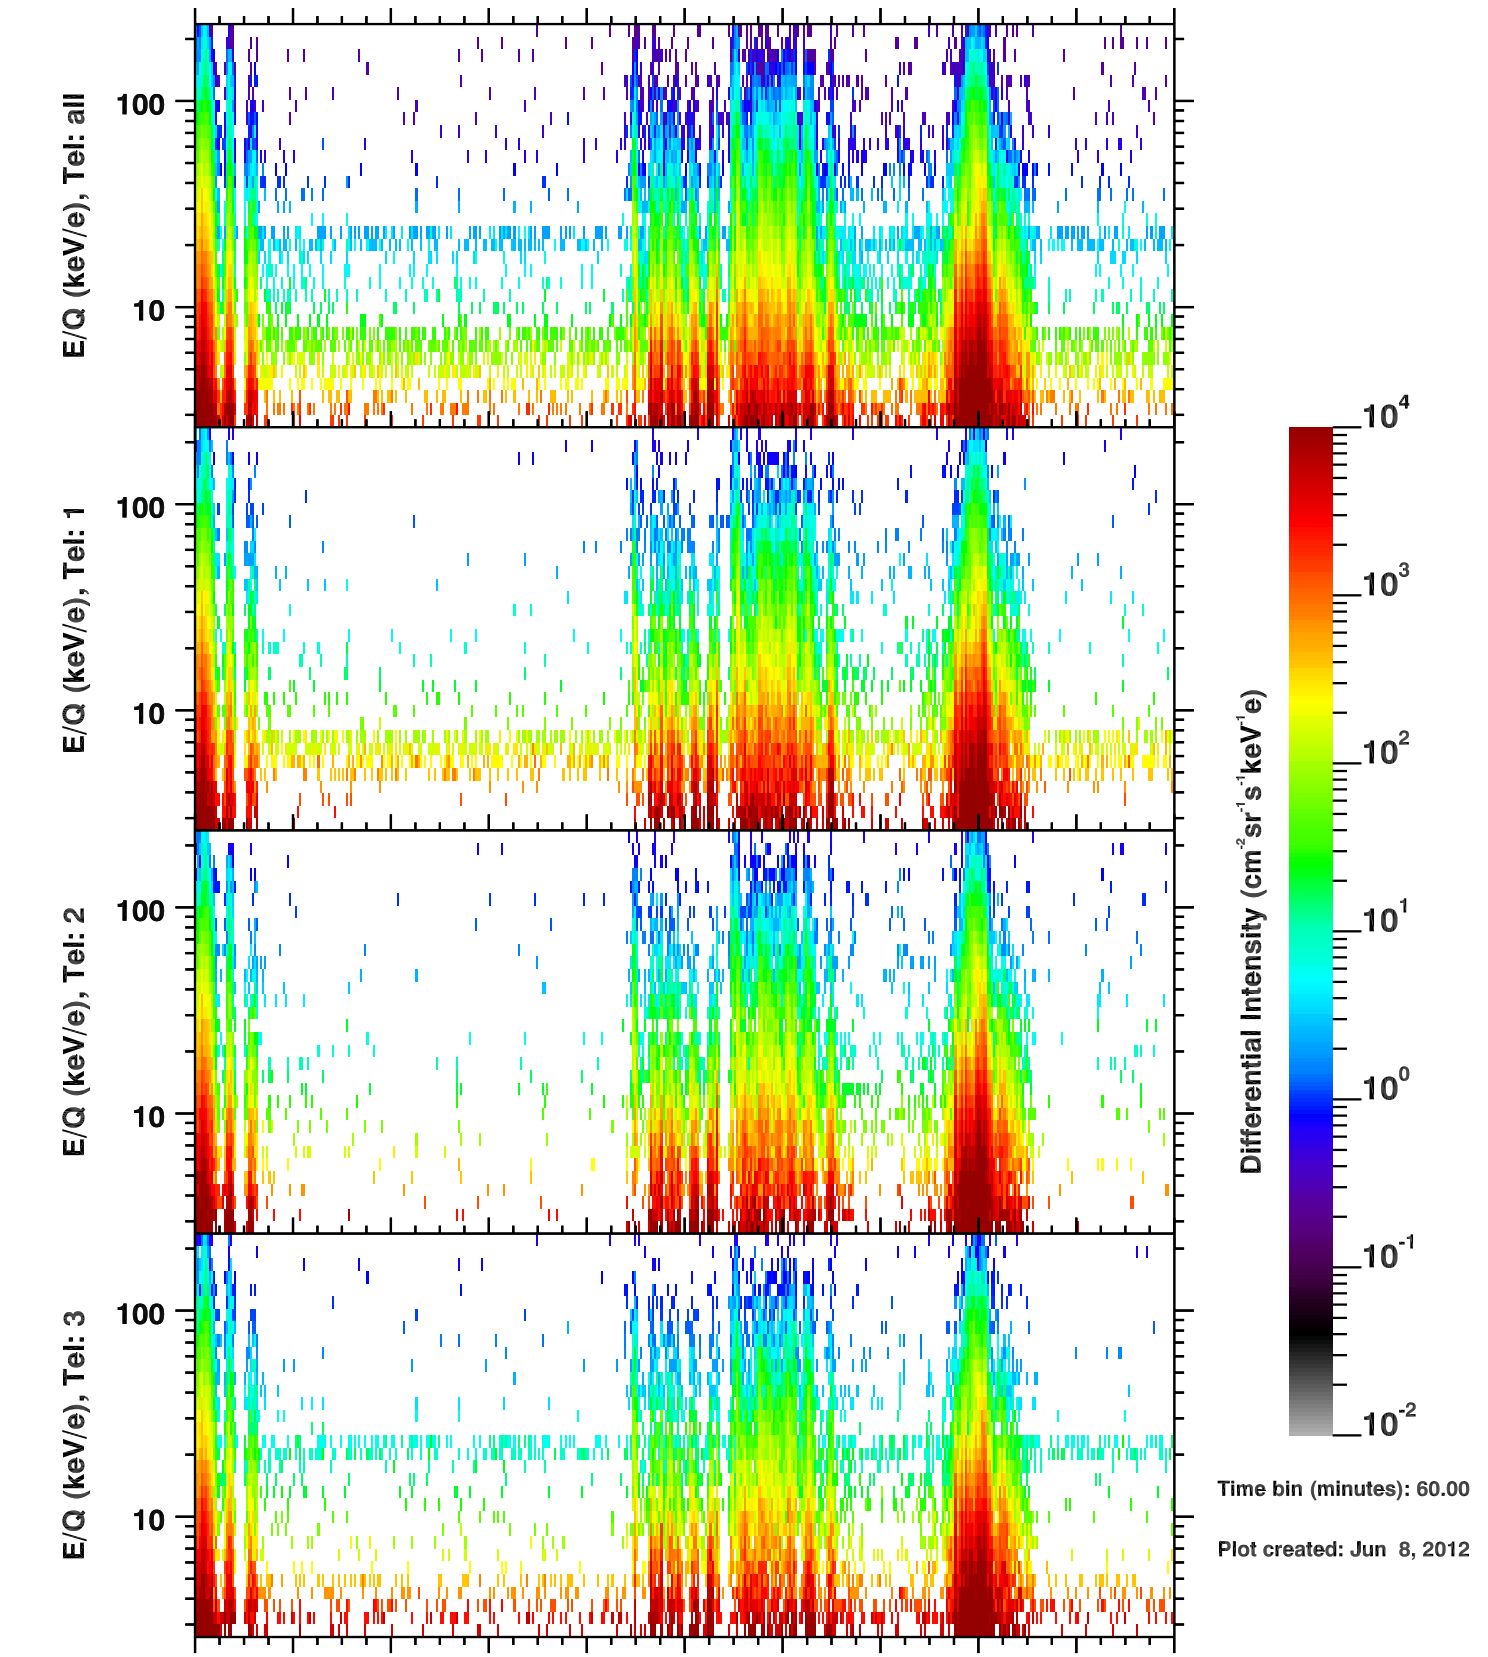

Cassini/CHEMS | H+ Flux

Time bin (minutes): 60.00

Plot created: Jun 8, 2012

	350	352	354	356	358	360	362	364	1	3	5
R(Rs)	12.1	23.0	29.6	32.6	32.5	29.4	22.7	13.6	11.6	20.7	27.0
Lat(°)	29.7	52.8	48.9	41.5	32.8	21.9	5.4	-35.2	0.1	49.7	56.4
LT(dec.h)	15.8	19.8	22.0	23.2	0.1	0.8	1.7	3.9	14.0	17.4	20.4