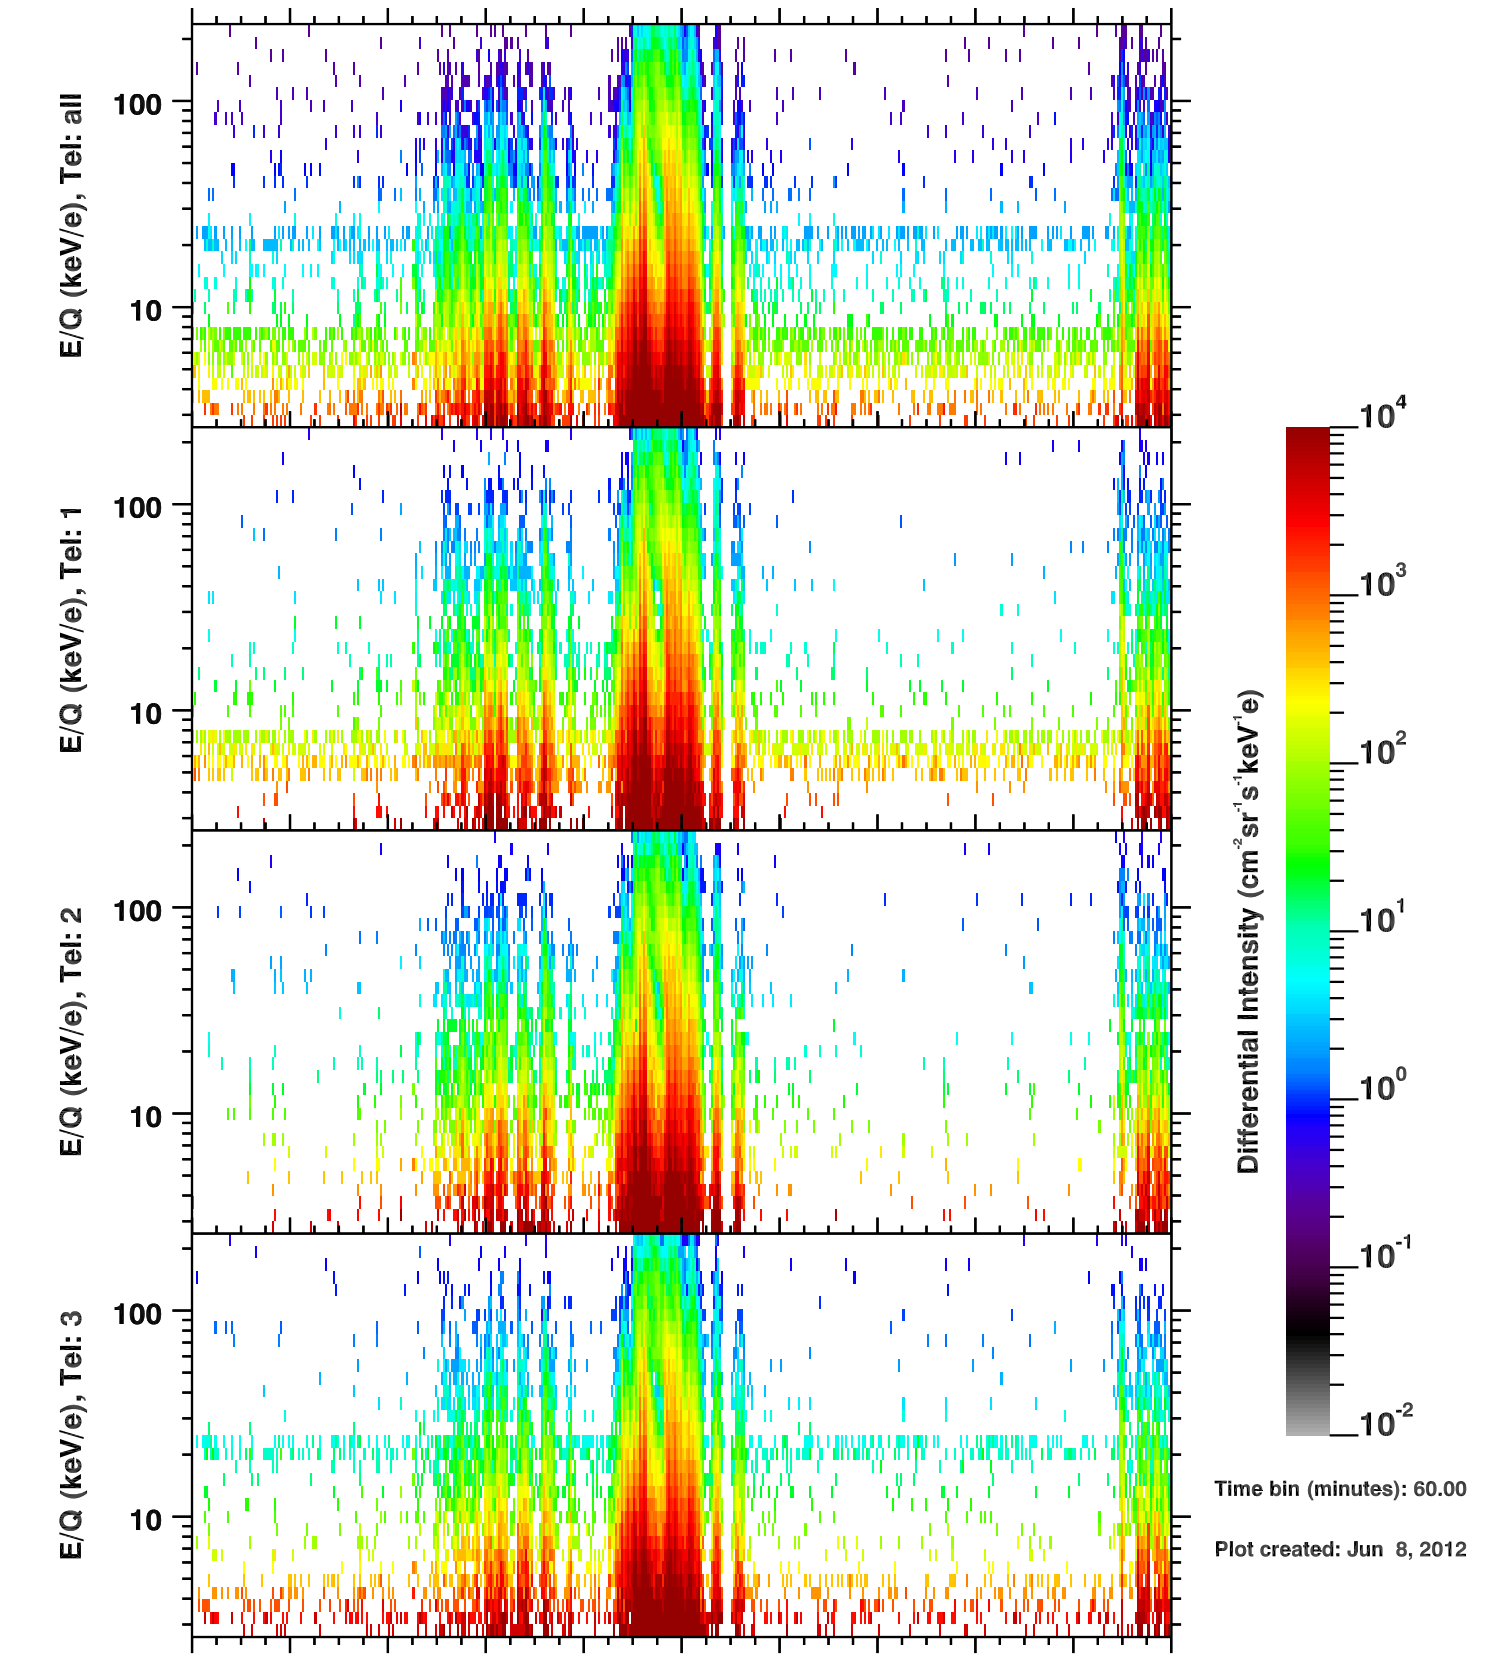

Cassini/CHEMS | H+ Flux

Time bin (minutes): 60.00

Plot created: Jun 8, 2012

	340	342	344	346	348	350	352	354	356	358	360
R(Rs)	23.9	28.4	28.1	23.0	12.1	12.1	23.0	29.6	32.6	32.5	29.4
Lat($^{\circ}$)	42.0	30.4	19.3	5.2	-32.2	29.7	52.8	48.9	41.5	32.8	21.9
LT(dec.h)	23.5	0.5	1.1	1.8	4.0	15.8	19.8	22.0	23.2	0.1	0.8