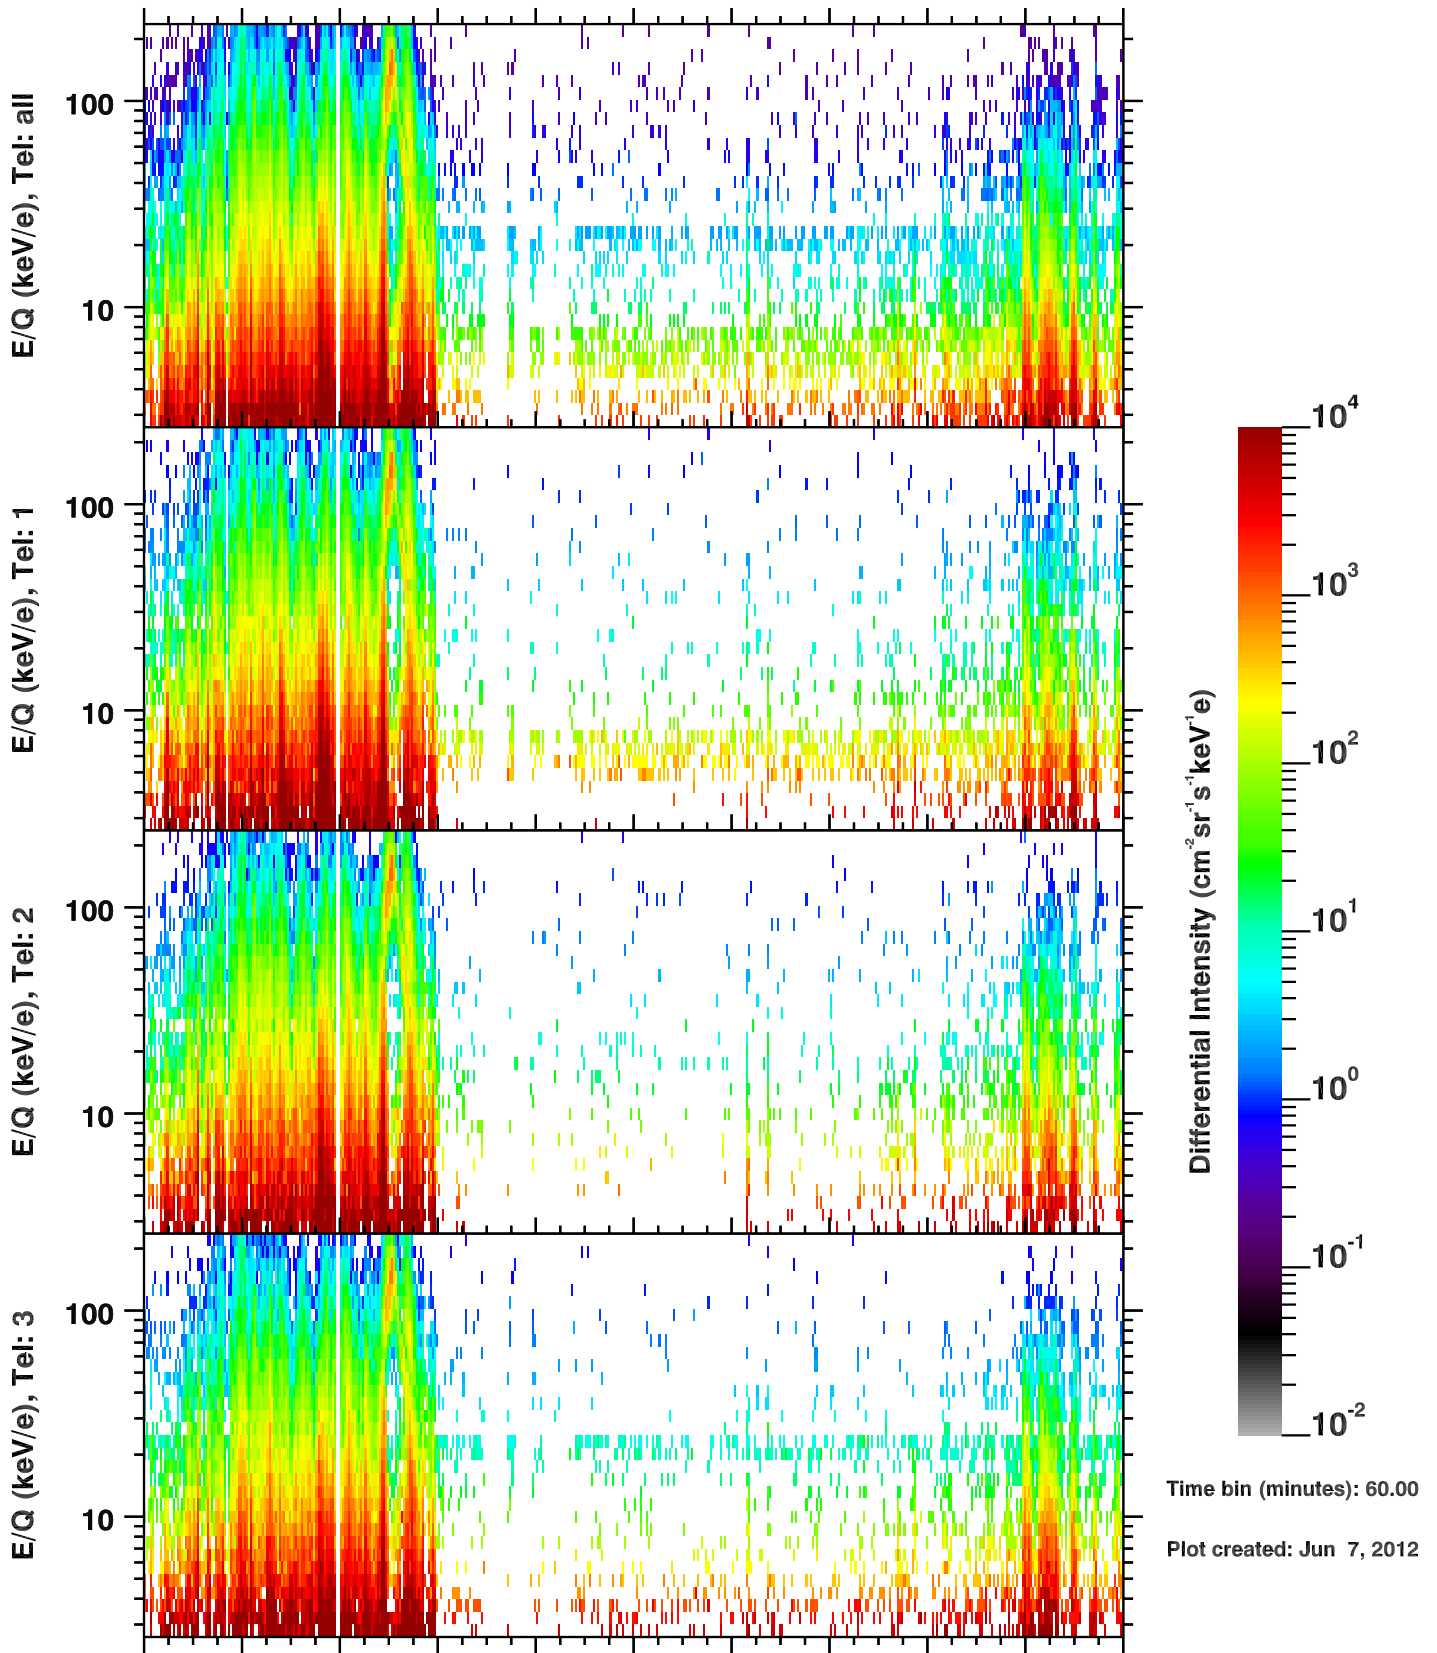

Cassini/CHEMS | H+ Flux

Time bin (minutes): 60.00

Plot created: Jun 7, 2012

	280	282	284	286	288	290	292	294	296	298	300
R(Rs)	32.4	24.9	12.1	12.8	24.9	31.6	34.7	34.6	31.3	24.2	12.4
Lat($^{\circ}$)	12.9	5.0	-21.8	42.4	44.4	38.3	32.1	25.7	17.9	6.3	-23.3
LT(dec.h)	1.1	1.8	3.7	18.2	21.7	23.0	23.8	0.4	1.0	1.8	3.4