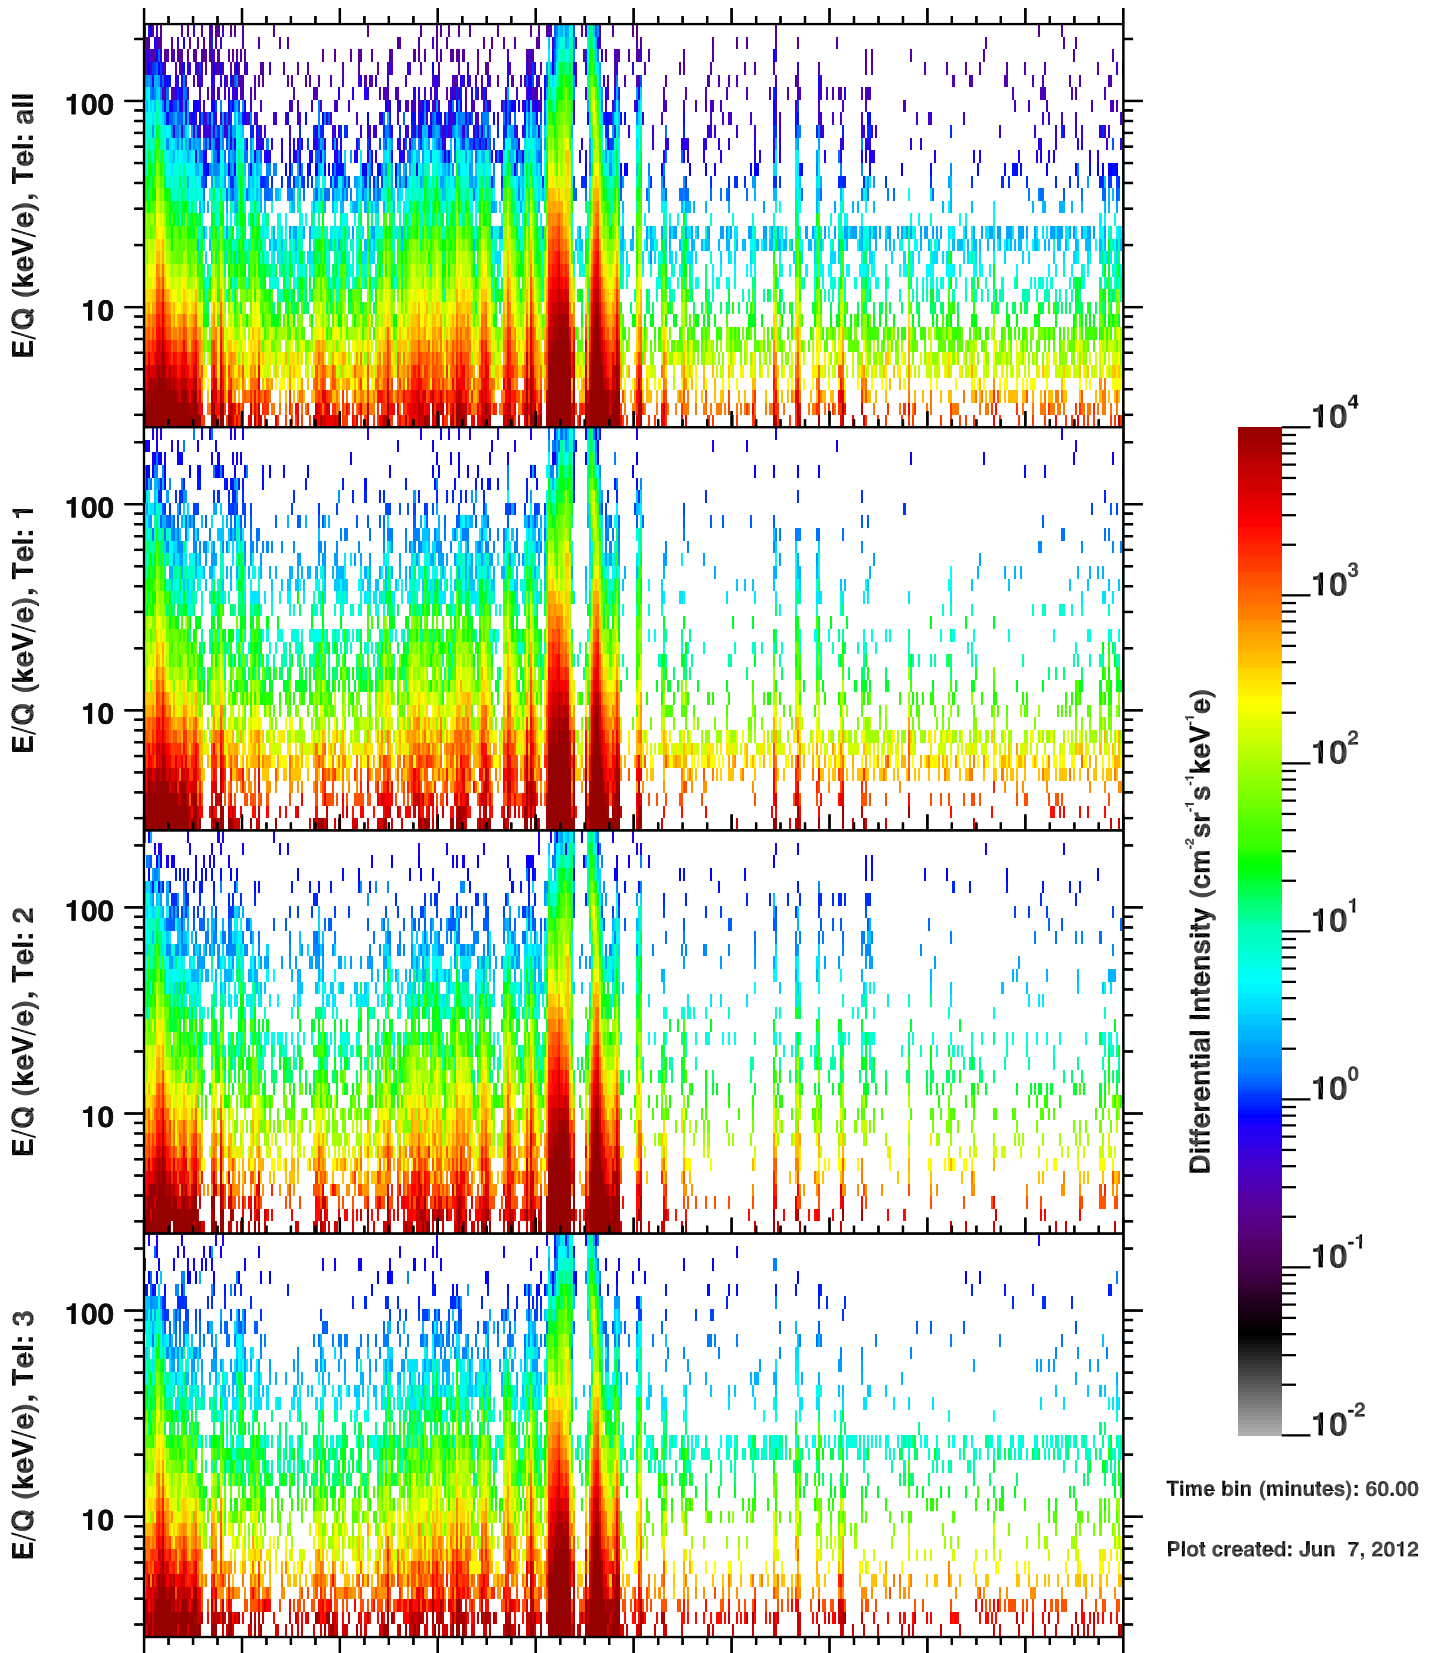

# Cassini/CHEMS | H+ Flux

Time bin (minutes): 60.00

Plot created: Jun 7, 2012

	260	262	264	266	268	270	272	274	276	278	280
R(Rs)	37.4	37.0	33.2	25.5	11.5	14.7	26.9	33.4	36.3	36.0	32.4
Lat(°)	13.3	10.8	7.8	3.3	-15.8	37.5	31.9	27.0	22.7	18.2	12.9
LT(dec.h)	0.3	0.7	1.2	1.9	3.7	20.6	22.7	23.5	0.1	0.6	1.1