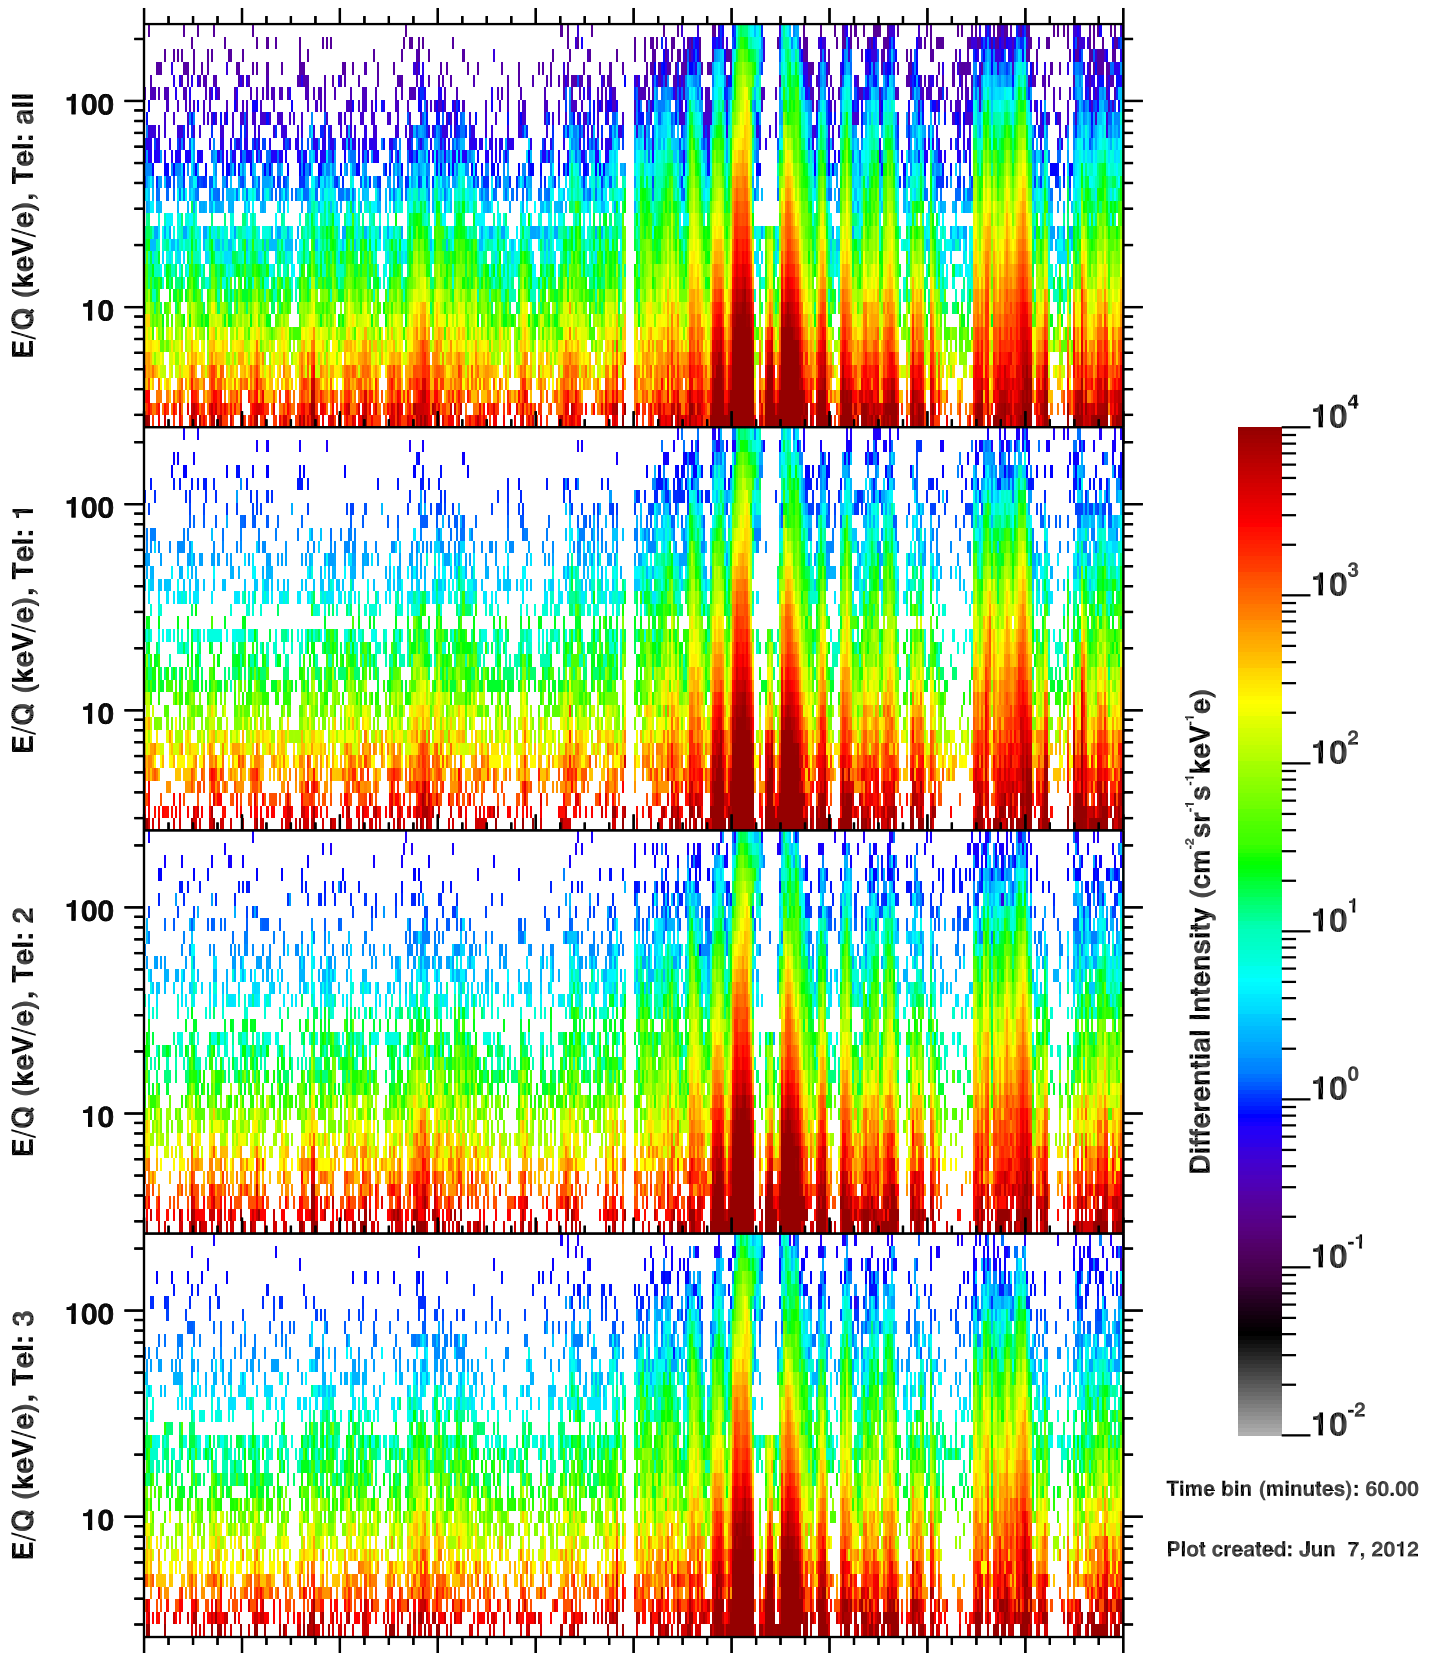

Cassini/CHEMS | H+ Flux

Time bin (minutes): 60.00

Plot created: Jun 7, 2012

	240	242	244	246	248	250	252	254	256	258	260
R(Rs)	48.7	48.5	46.5	42.5	36.0	26.3	11.2	16.1	28.2	34.7	37.4
Lat($^{\circ}$)	10.4	9.4	8.4	7.1	5.4	2.5	-9.2	23.2	18.7	15.8	13.3
LT(dec.h)	23.5	23.8	0.2	0.5	1.0	1.8	3.7	21.8	23.2	23.8	0.3