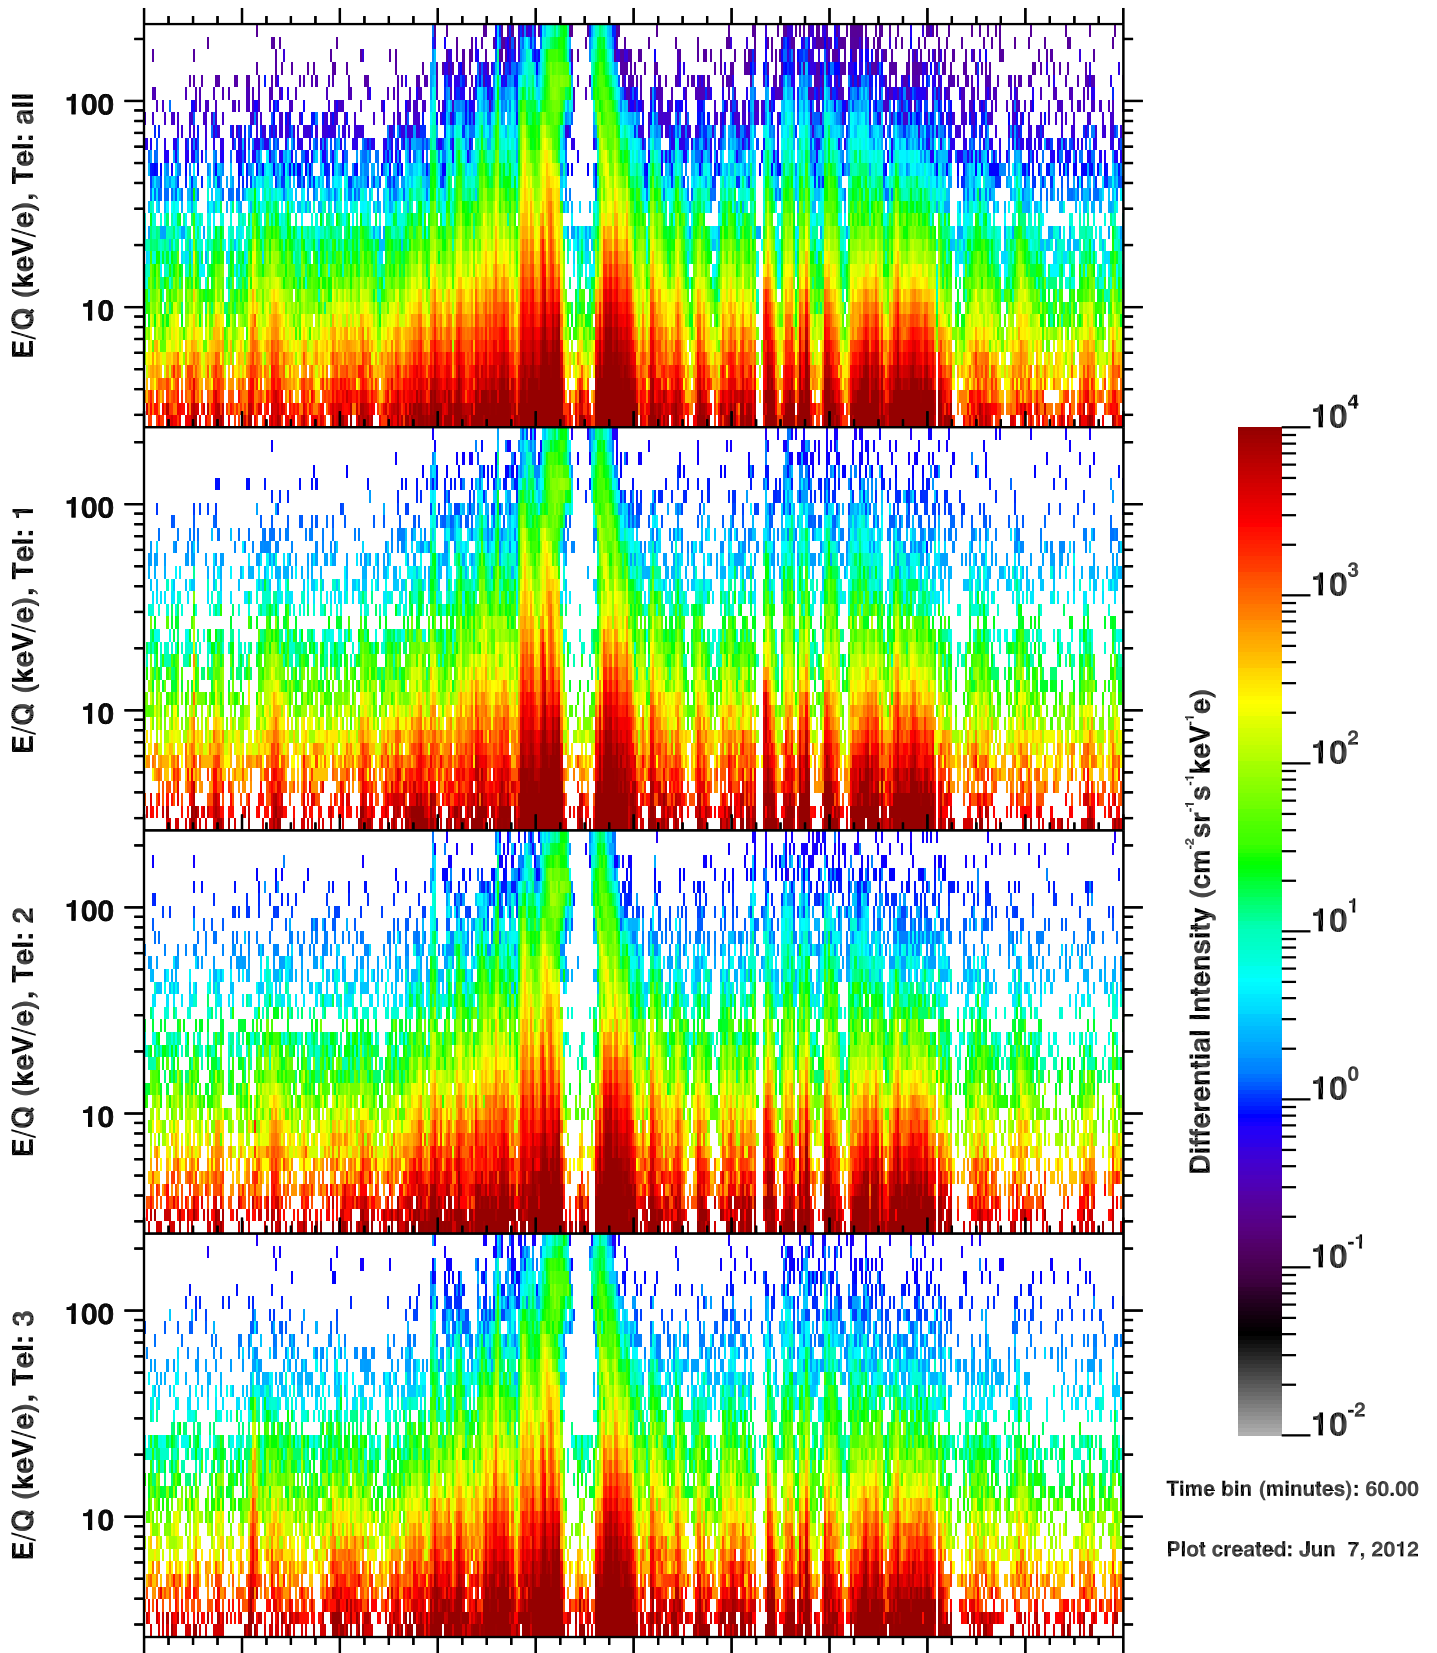

Cassini/CHEMS | H+ Flux

Time bin (minutes): 60.00

Plot created: Jun 7, 2012

	220	222	224	226	228	230	232	234	236	238	240
R(Rs)	46.8	42.8	36.6	27.1	12.2	14.7	28.6	37.5	43.4	47.1	48.7
Lat(°)	8.6	7.4	5.7	2.9	-5.2	14.7	14.2	13.1	12.1	11.2	10.4
LT(dec.h)	0.2	0.6	1.0	1.8	3.8	19.9	21.6	22.4	22.8	23.2	23.5