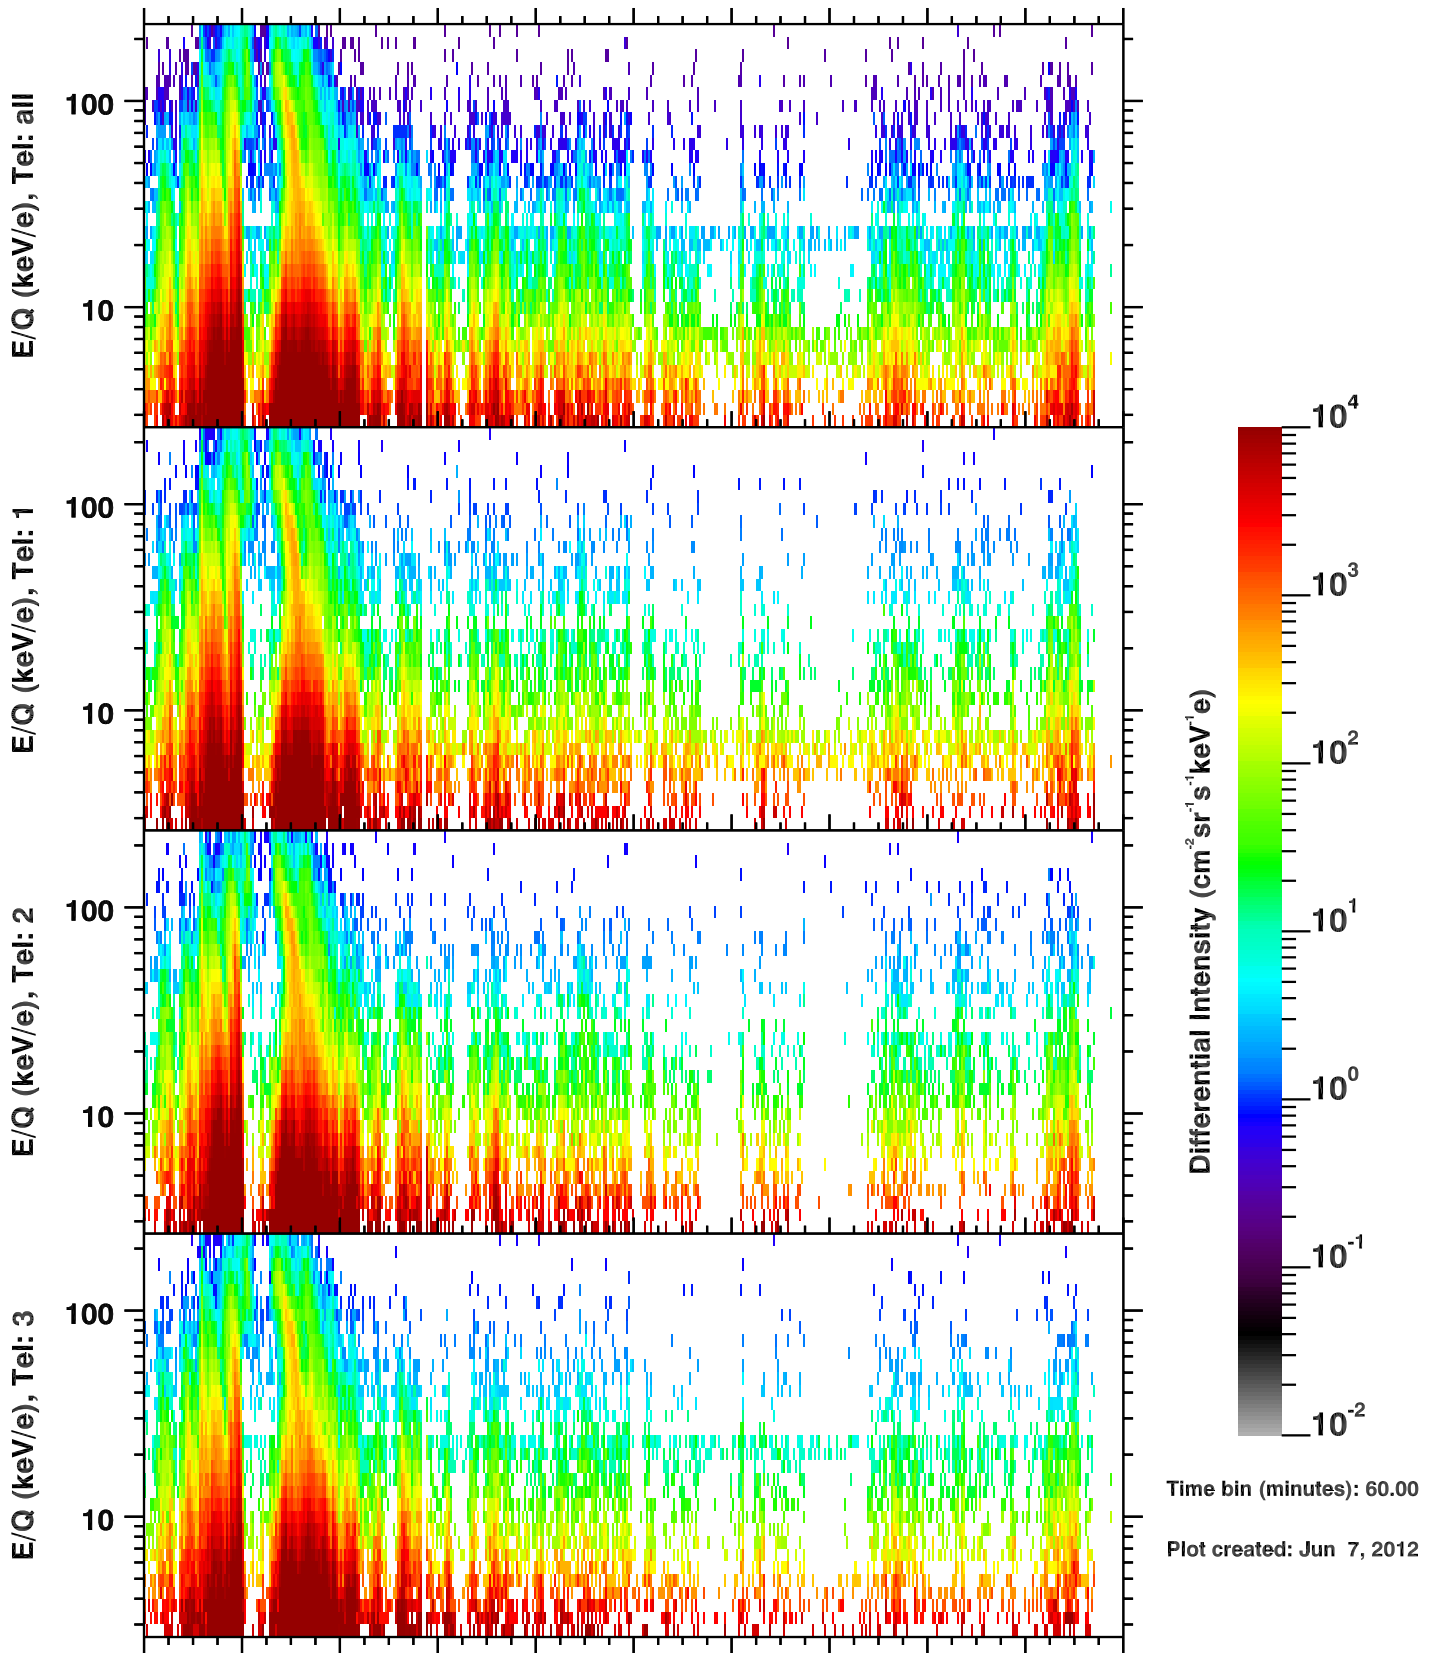

Cassini/CHEMS | H+ Flux

Time bin (minutes): 60.00

Plot created: Jun 7, 2012

| | 140 | 142 | 144 | 146 | 148 | 150 | 152 | 154 | 156 | 158 | 160 |
|-----------|------|------|------|------|------|------|------|------|------|------|------|
| R(Rs) | 24.2 | 7.5 | 18.8 | 32.3 | 42.3 | 49.9 | 56.0 | 60.6 | 64.1 | 66.5 | 67.9 |
| Lat(°) | 0.0 | -0.4 | 0.4 | 0.4 | 0.4 | 0.4 | 0.4 | 0.4 | 0.4 | 0.4 | 0.4 |
| LT(dec.h) | 4.0 | 8.5 | 21.1 | 22.4 | 23.1 | 23.5 | 23.8 | 0.0 | 0.3 | 0.5 | 0.6 |