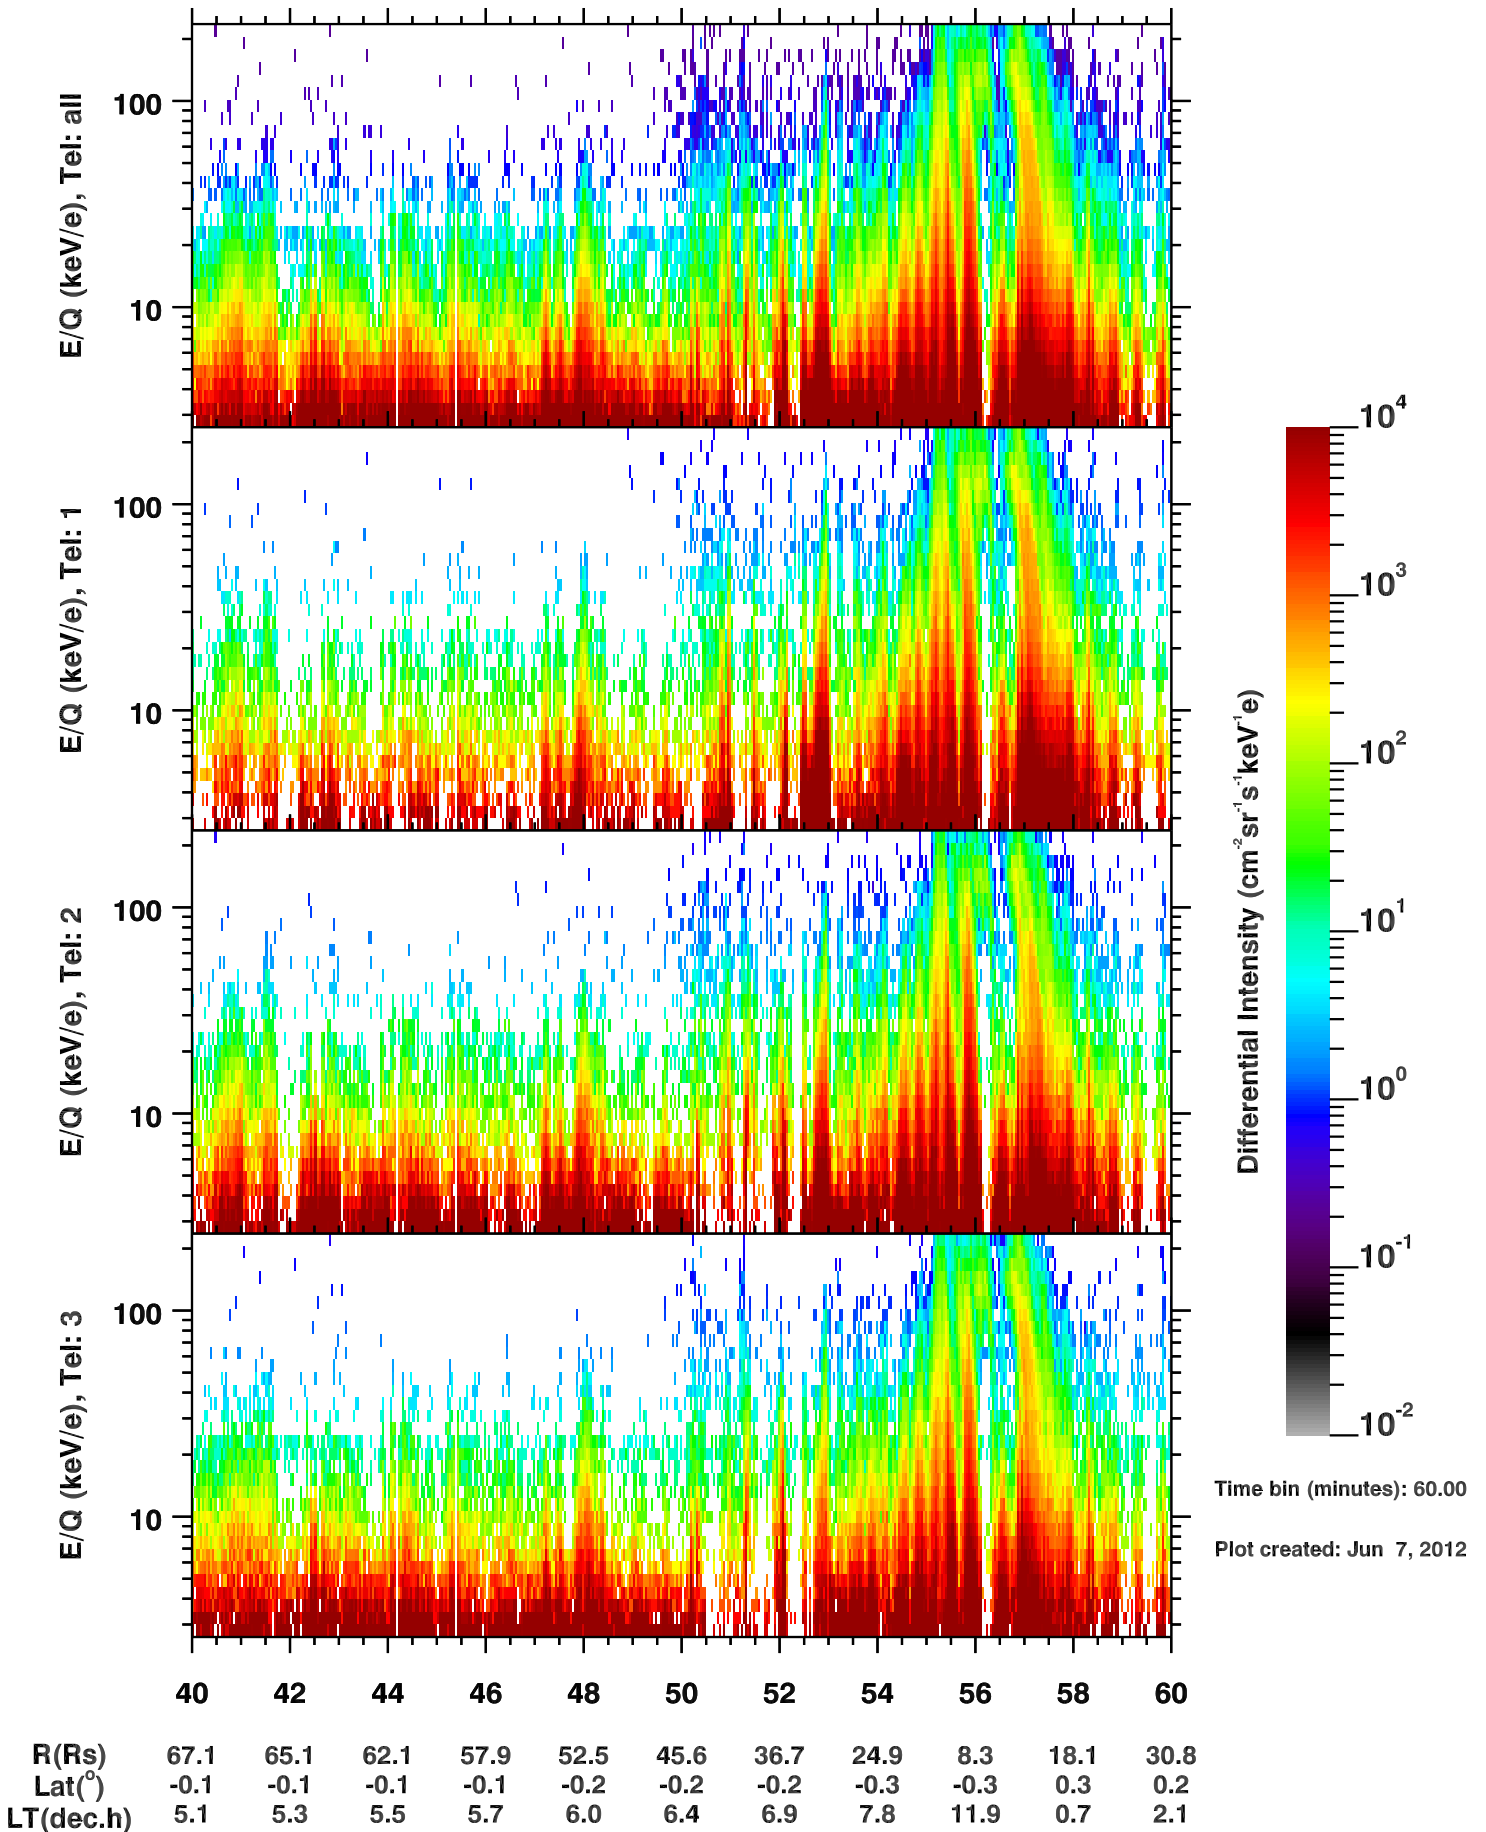

Cassini/CHEMS | H+ Flux

2006

Time bin (minutes): 60.00

Plot created: Jun 7, 2012