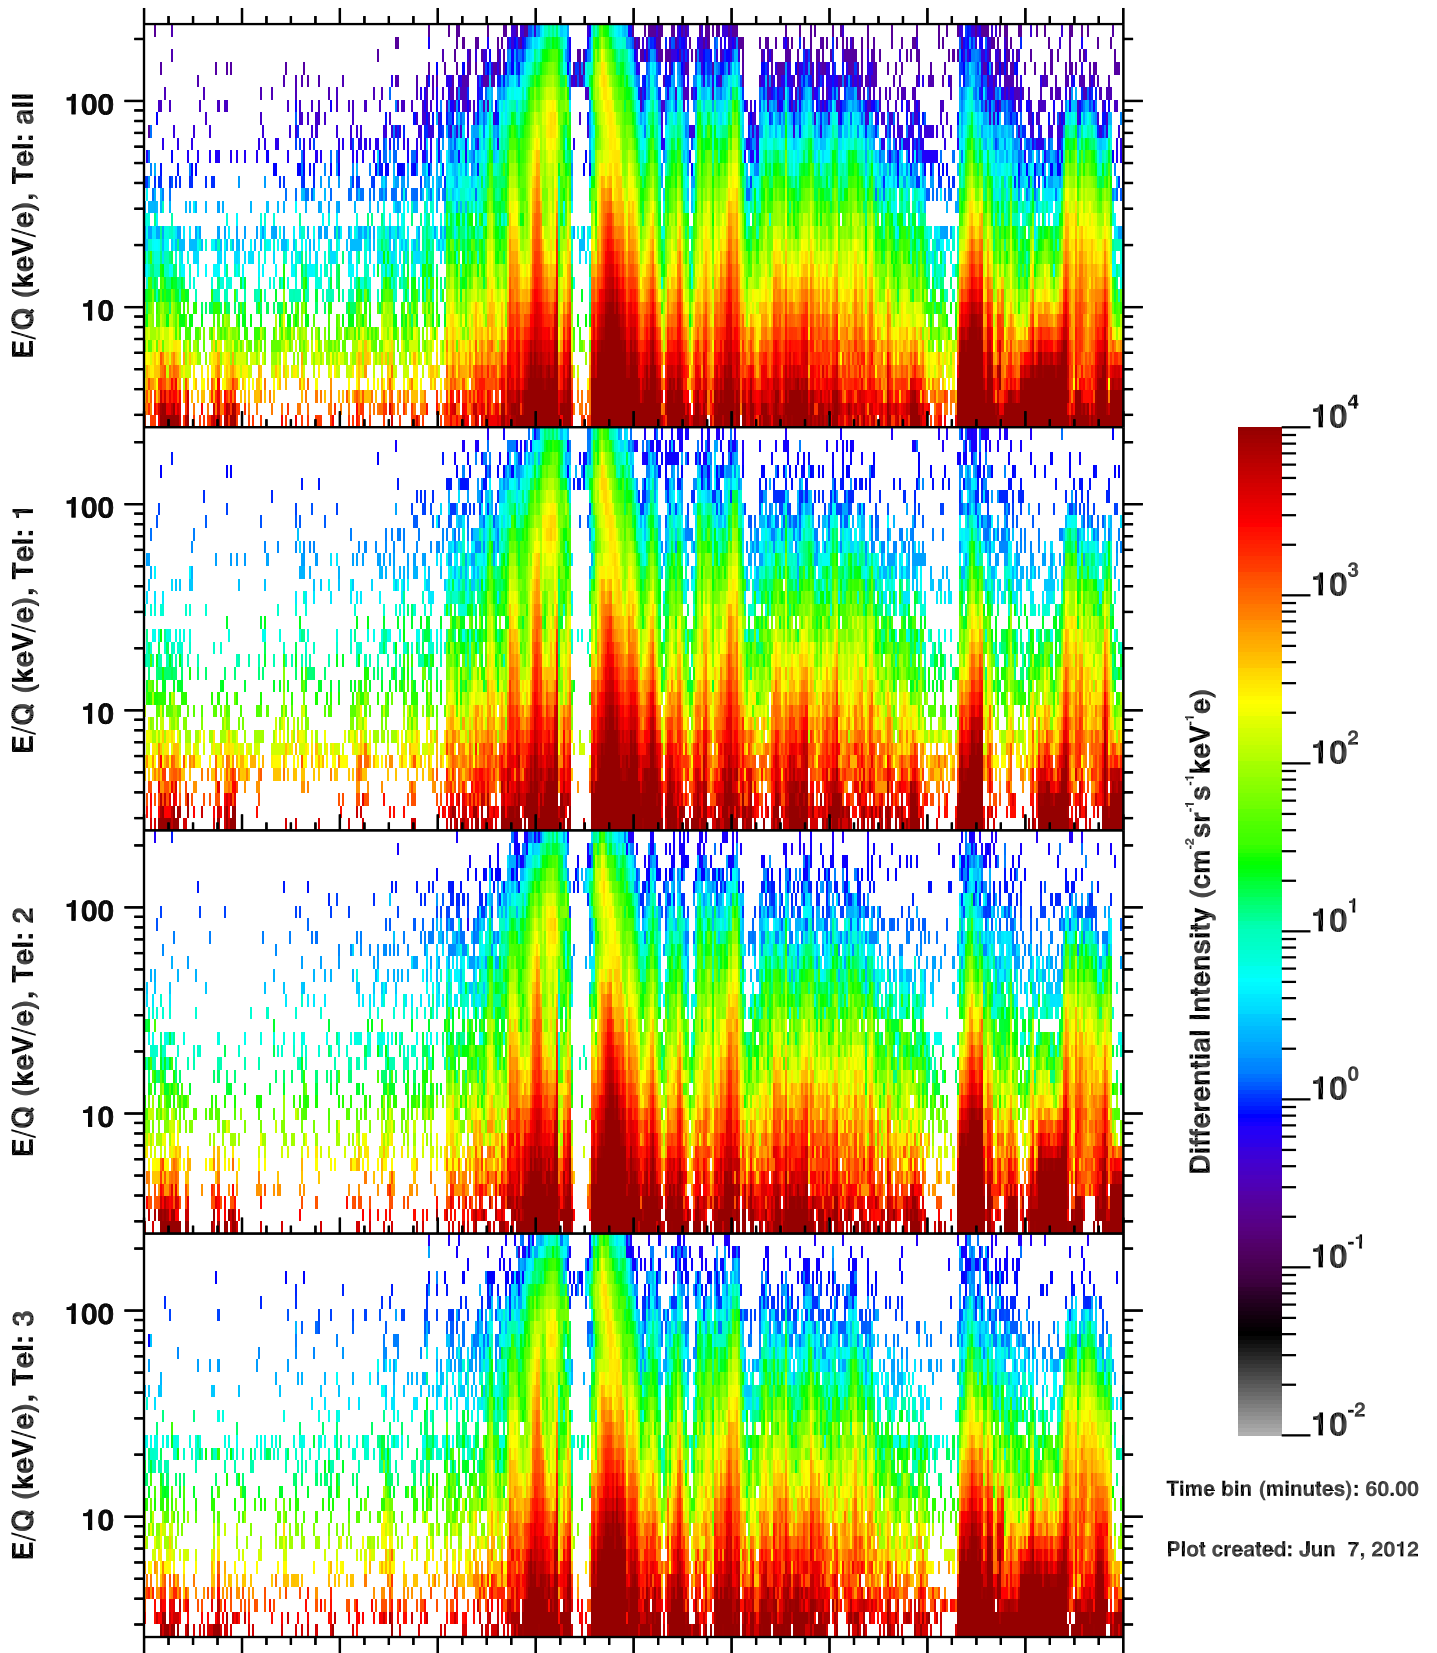

# Cassini/CHEMS | H+ Flux

Time bin (minutes): 60.00

Plot created: Jun 7, 2012

	350	352	354	356	358	360	362	364	1	3	5
R(Rs)	49.1	44.3	37.4	27.4	12.4	14.4	28.5	37.4	43.2	46.7	48.2
Lat(°)	-0.2	-0.2	-0.3	-0.3	-0.4	0.2	0.1	-0.0	-0.0	-0.1	-0.1
LT(dec.h)	6.8	7.2	7.6	8.4	10.6	2.0	3.8	4.5	5.0	5.3	5.6