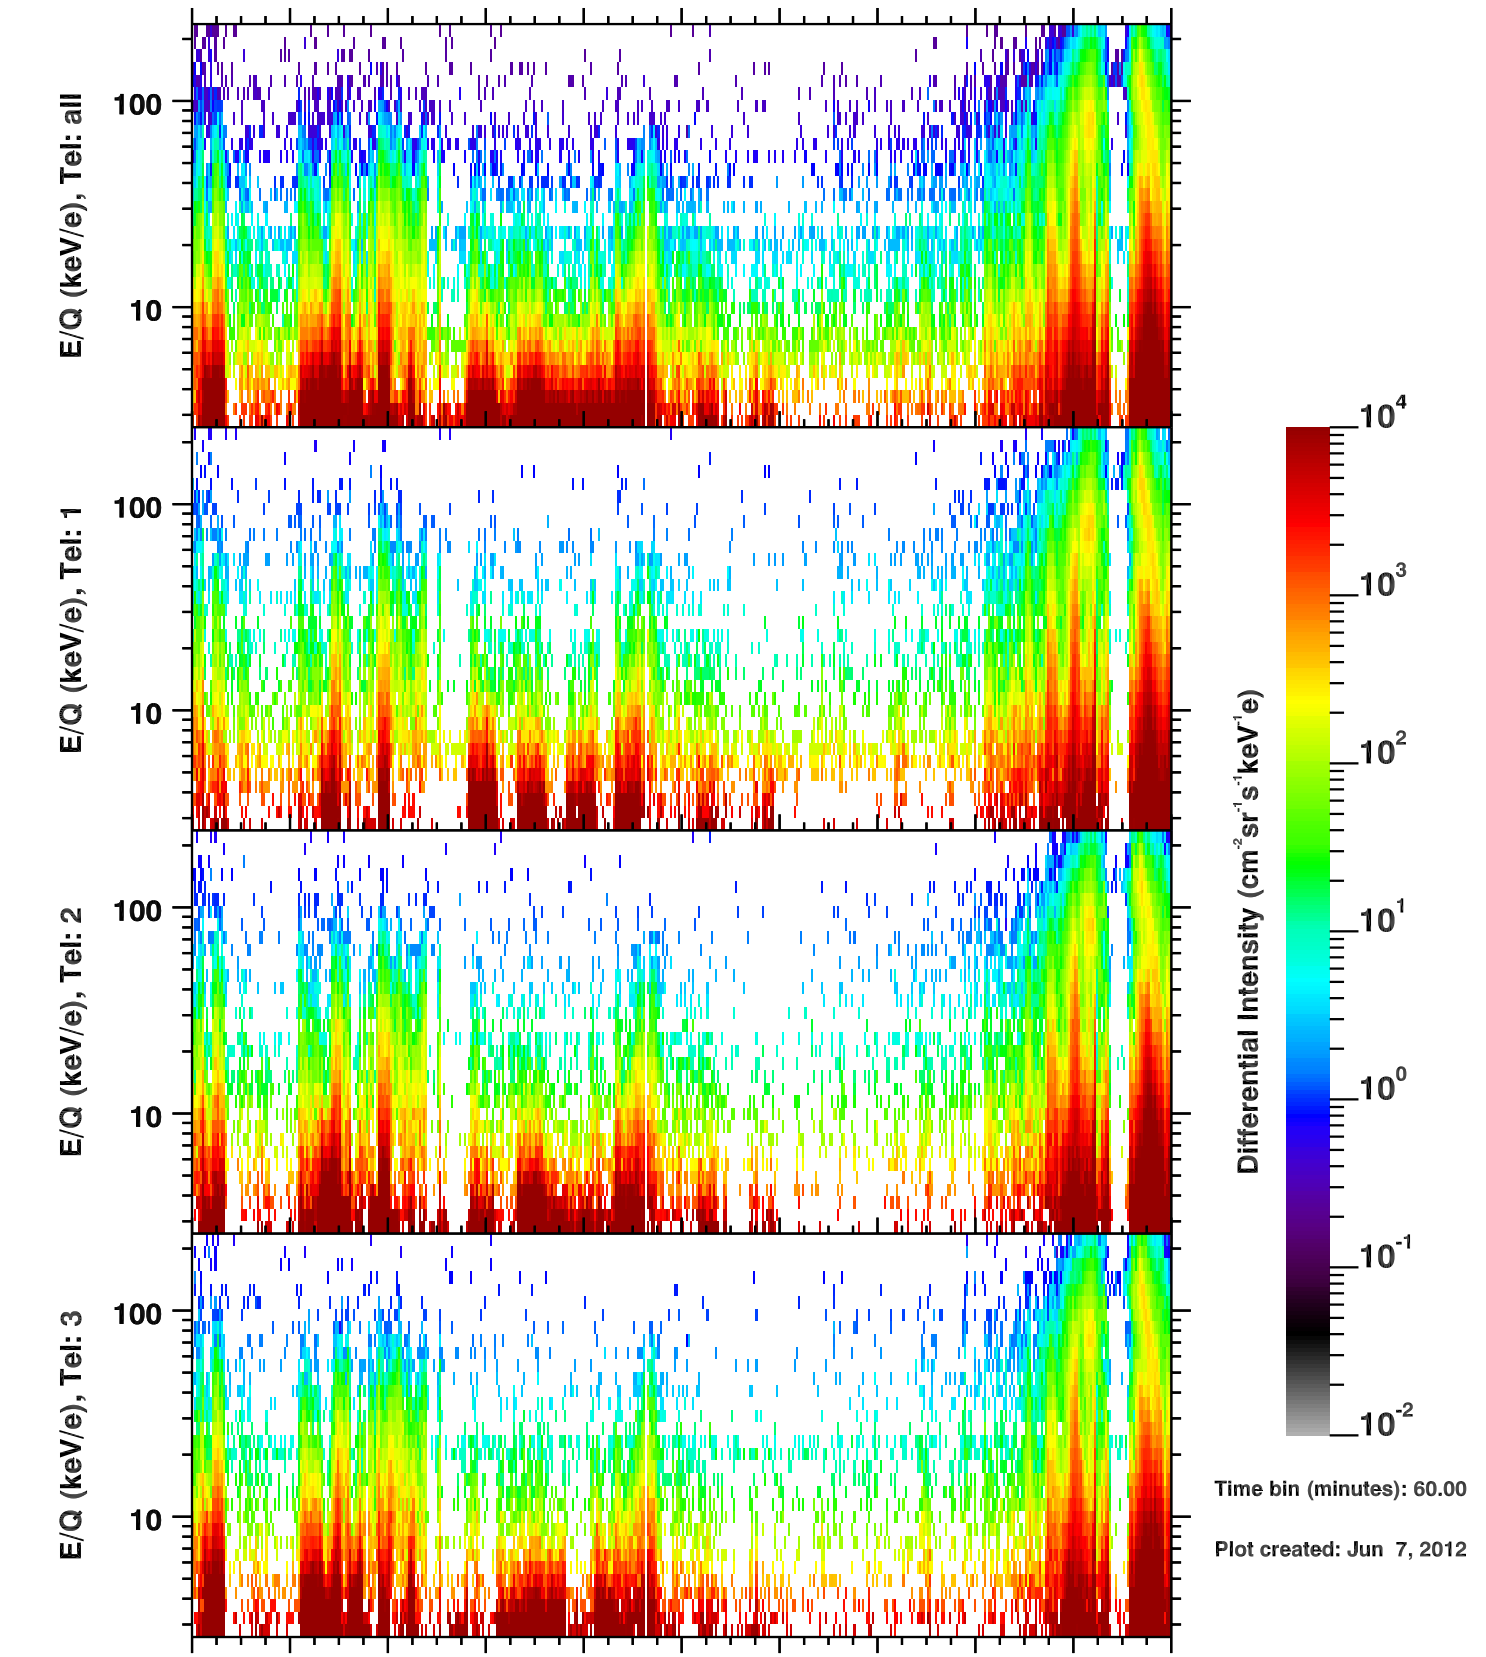

# Cassini/CHEMS | H+ Flux

Time bin (minutes): 60.00

Plot created: Jun 7, 2012

	340	342	344	346	348	350	352	354	356	358	360
R(Rs)	48.4	51.7	53.3	53.5	52.1	49.1	44.3	37.4	27.4	12.4	14.4
Lat( $^{\circ}$ )	-0.1	-0.1	-0.1	-0.2	-0.2	-0.2	-0.2	-0.3	-0.3	-0.4	0.2
LT(dec.h)	5.3	5.7	5.9	6.2	6.5	6.8	7.2	7.6	8.4	10.6	2.0