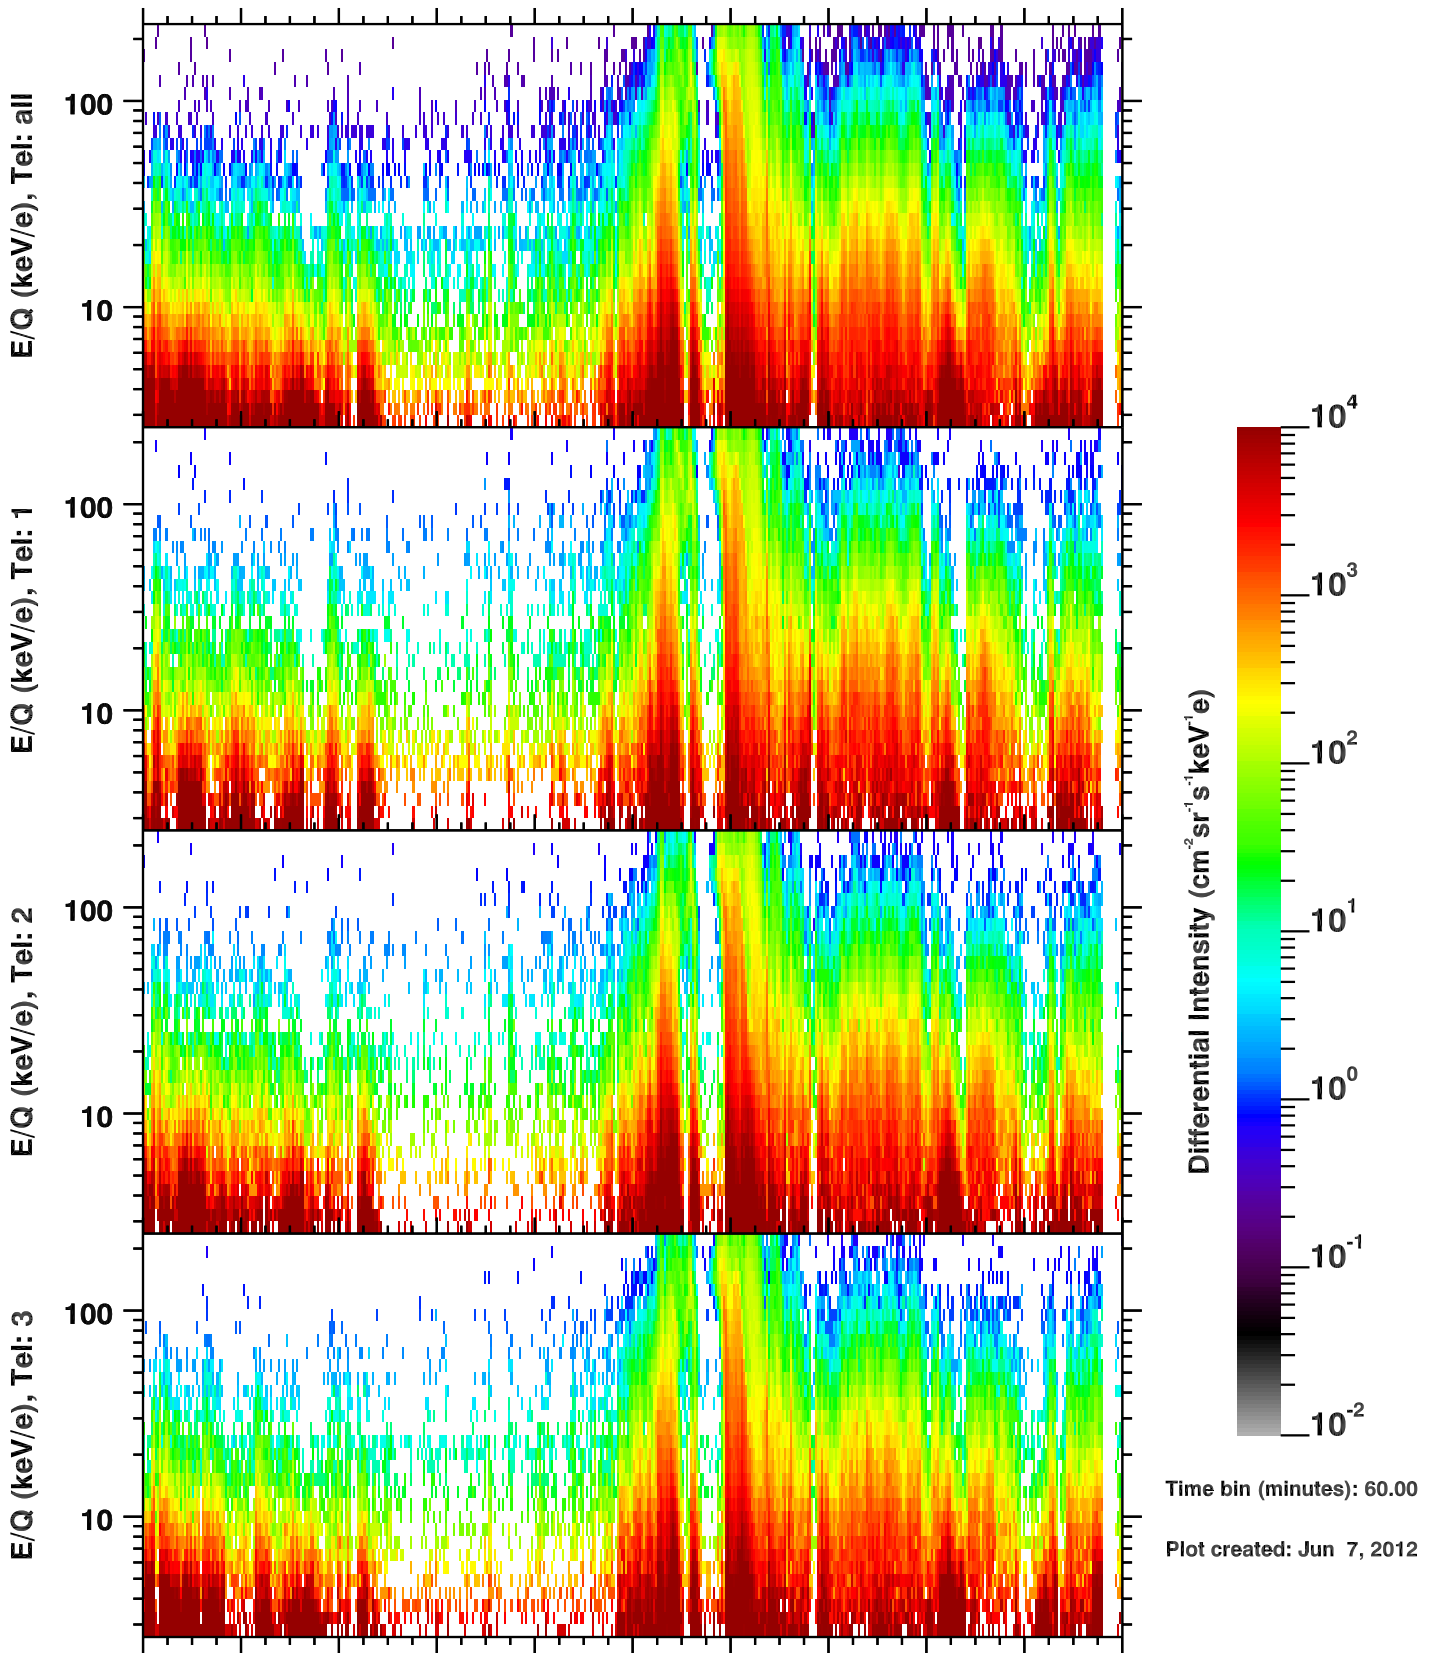

# Cassini/CHEMS | H+ Flux

Time bin (minutes): 60.00

Plot created: Jun 7, 2012

	320	322	324	326	328	330	332	334	336	338	340
R(Rs)	53.7	50.9	46.4	39.9	30.9	17.6	8.7	25.2	35.8	43.2	48.4
Lat(°)	-0.1	-0.2	-0.2	-0.2	-0.3	-0.4	0.3	0.1	0.0	-0.0	-0.1
LT(dec.h)	6.5	6.8	7.1	7.5	8.2	9.6	0.3	3.6	4.5	5.0	5.3