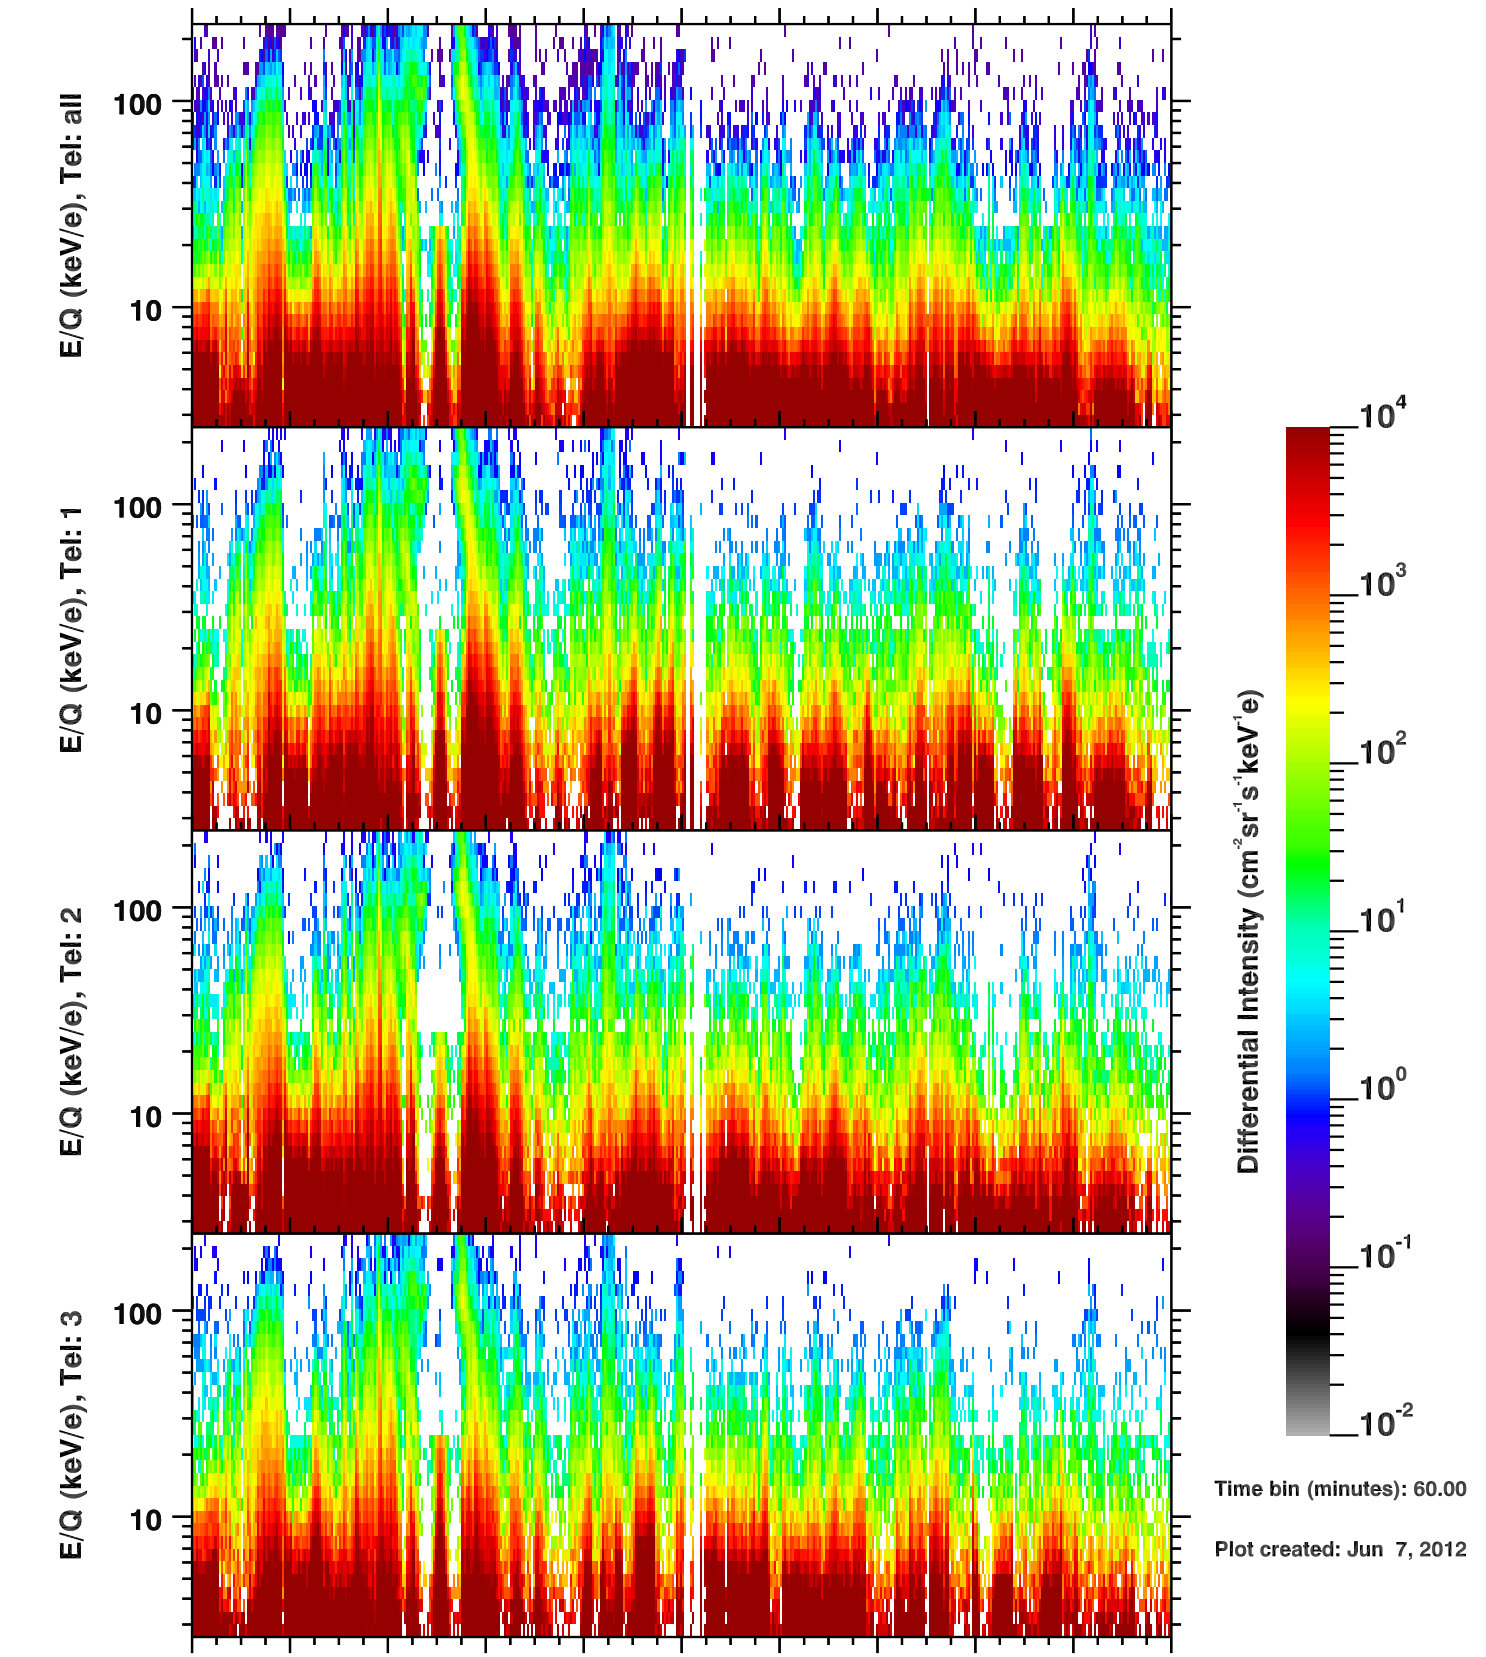

Cassini/CHEMS | H+ Flux

Time bin (minutes): 60.00

Plot created: Jun 7, 2012

	280	282	284	286	288	290	292	294	296	298	300
R(Rs)	35.7	28.0	14.5	13.3	27.2	35.1	39.4	40.7	39.4	35.1	27.2
Lat(°)	-0.3	-0.3	-0.3	-0.2	-0.3	-0.3	-0.4	-0.4	-0.4	-0.4	-0.4
LT(dec.h)	8.0	8.6	10.1	3.9	5.6	6.3	6.7	7.1	7.5	8.0	8.6