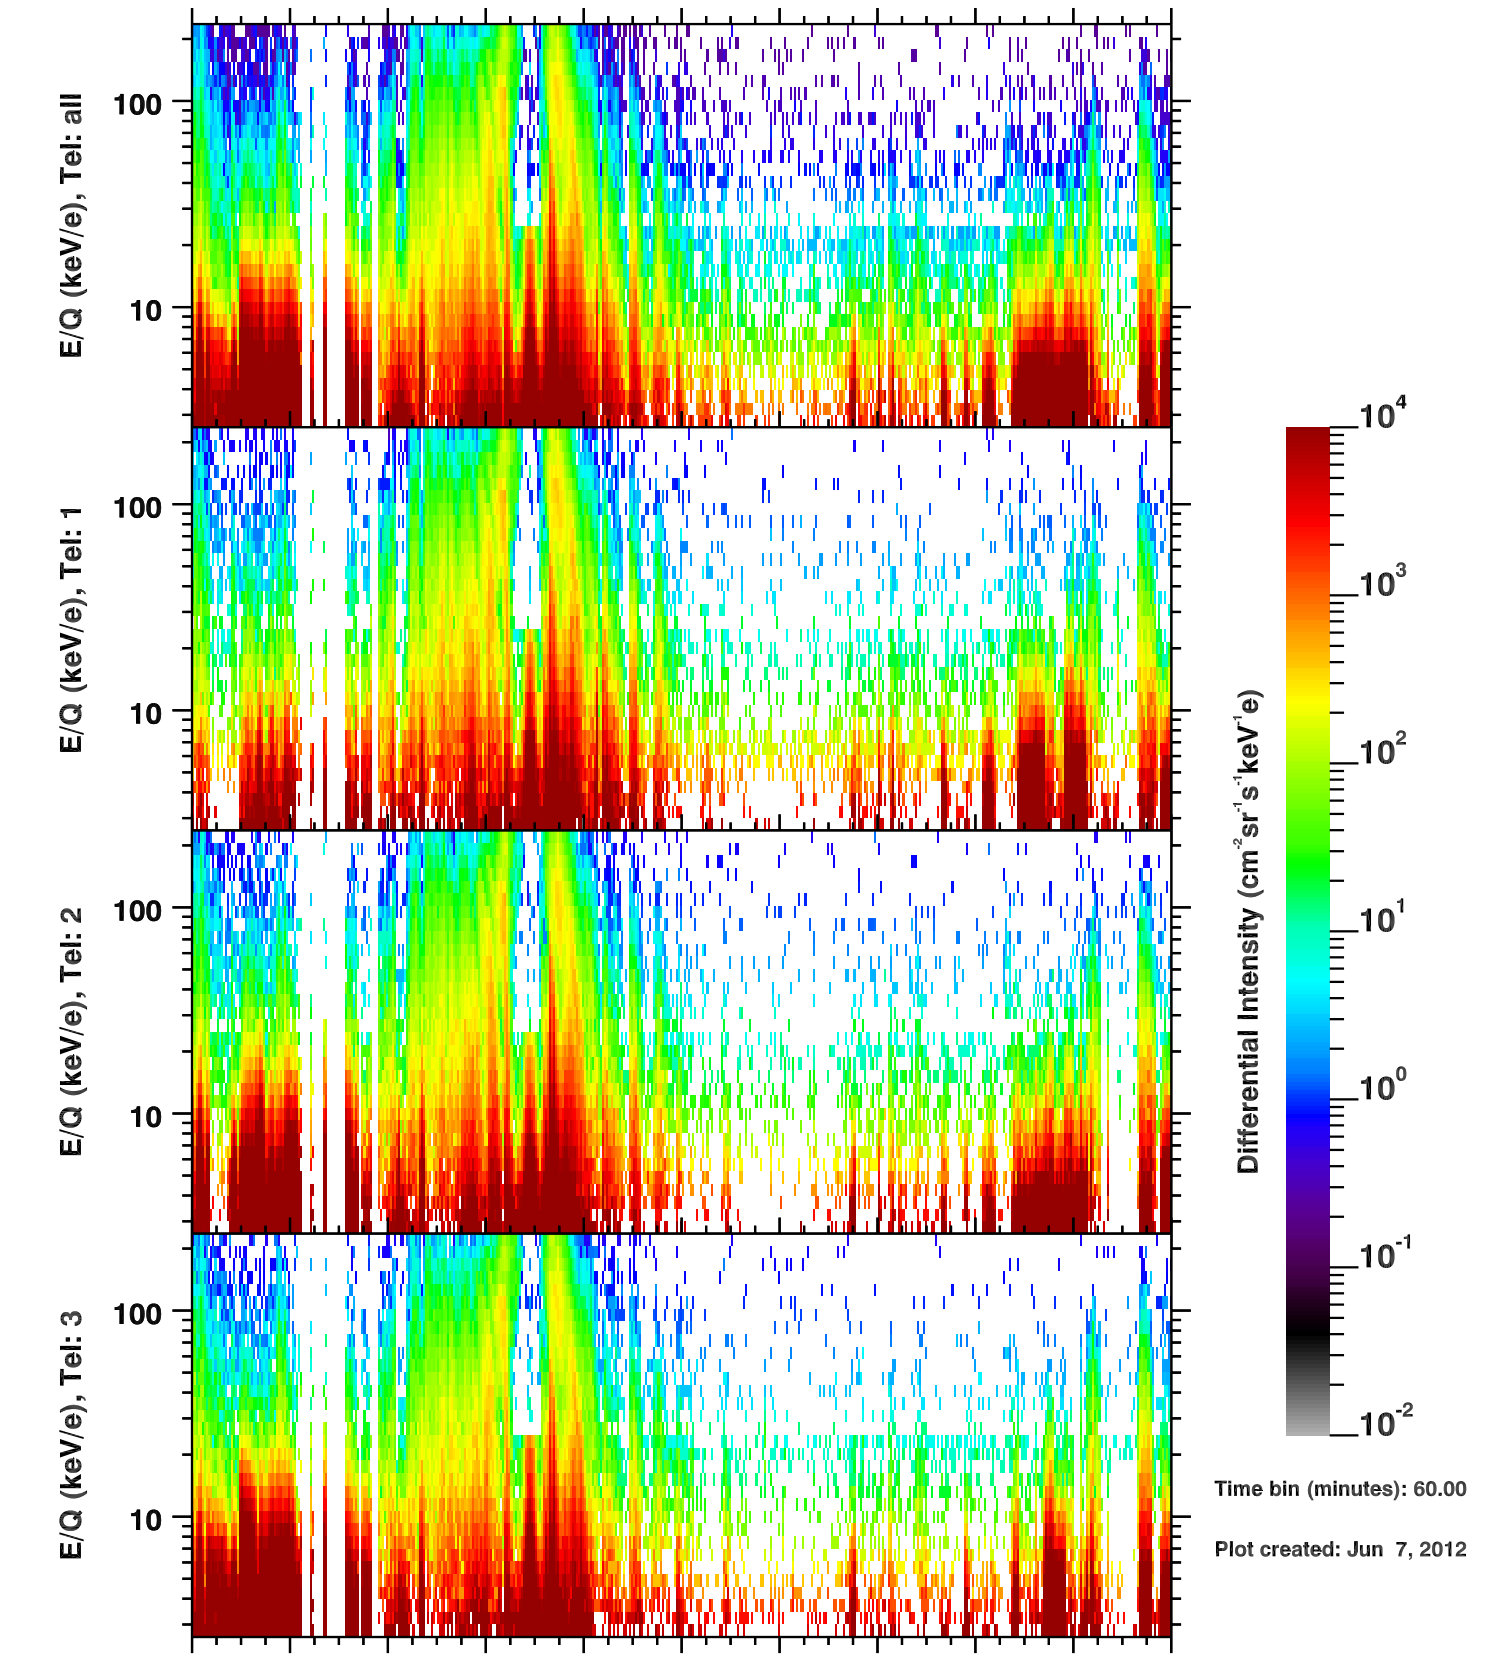

Cassini/CHEMS | H+ Flux

Time bin (minutes): 60.00

Plot created: Jun 7, 2012

	260	262	264	266	268	270	272	274	276	278	280
R(Rs)	39.8	35.3	27.2	12.9	14.8	28.1	35.8	39.9	41.2	39.9	35.7
Lat(°)	-0.3	-0.3	-0.3	-0.3	-0.1	-0.2	-0.3	-0.3	-0.3	-0.3	-0.3
LT(dec.h)	7.6	8.1	8.7	10.4	4.2	5.7	6.3	6.8	7.2	7.5	8.0