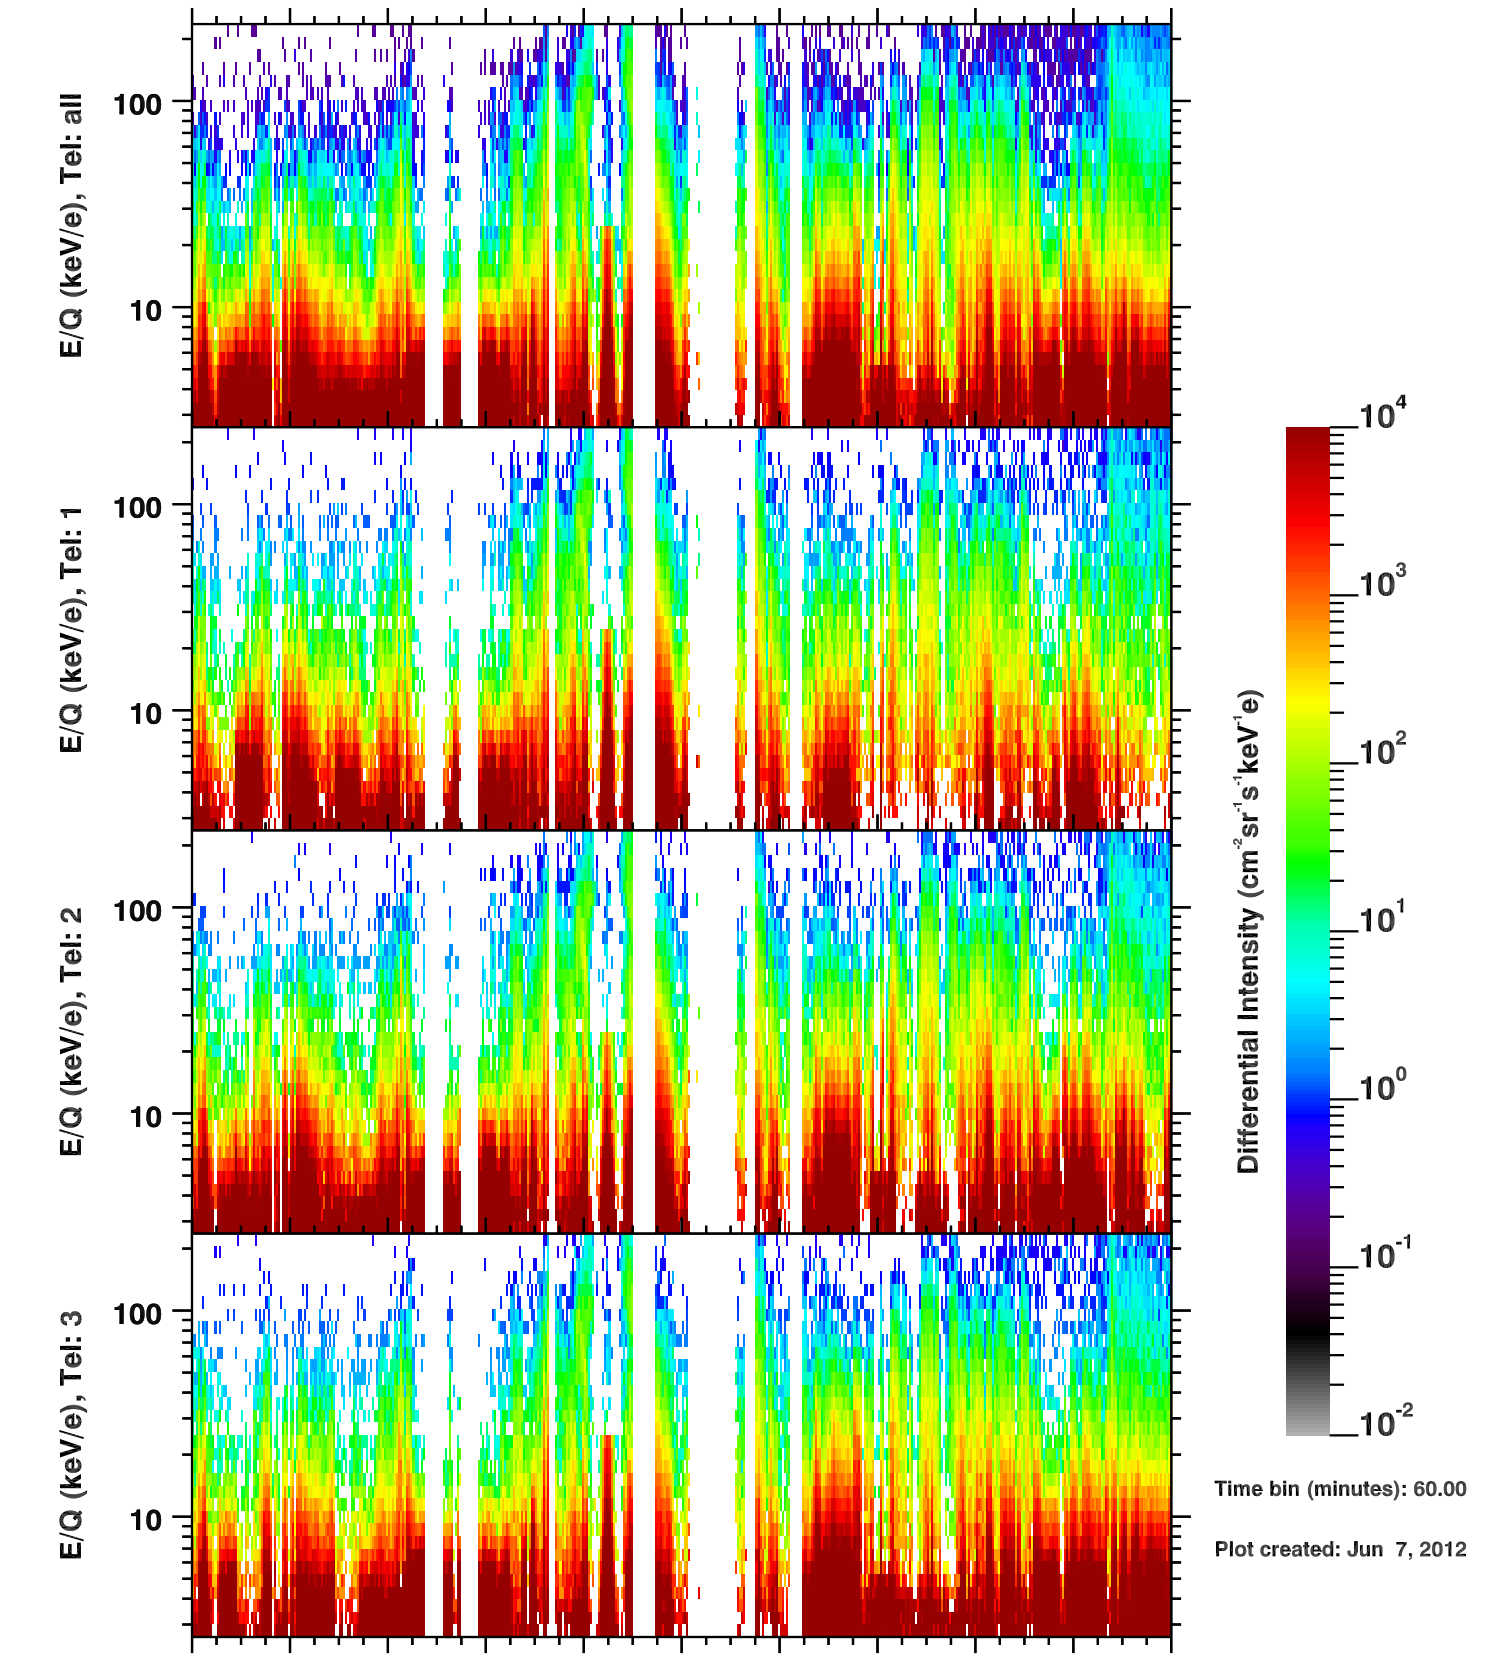

Cassini/CHEMS | H+ Flux

Time bin (minutes): 60.00

Plot created: Jun 7, 2012

	240	242	244	246	248	250	252	254	256	258	260
R(Rs)	37.7	37.0	32.9	24.6	8.5	18.2	30.0	36.9	40.6	41.5	39.8
Lat(°)	-7.5	-9.0	-10.6	-12.7	-15.9	1.0	-0.2	-0.3	-0.3	-0.3	-0.3
LT(dec.h)	6.8	7.2	7.7	8.5	11.1	4.7	5.8	6.4	6.8	7.2	7.6