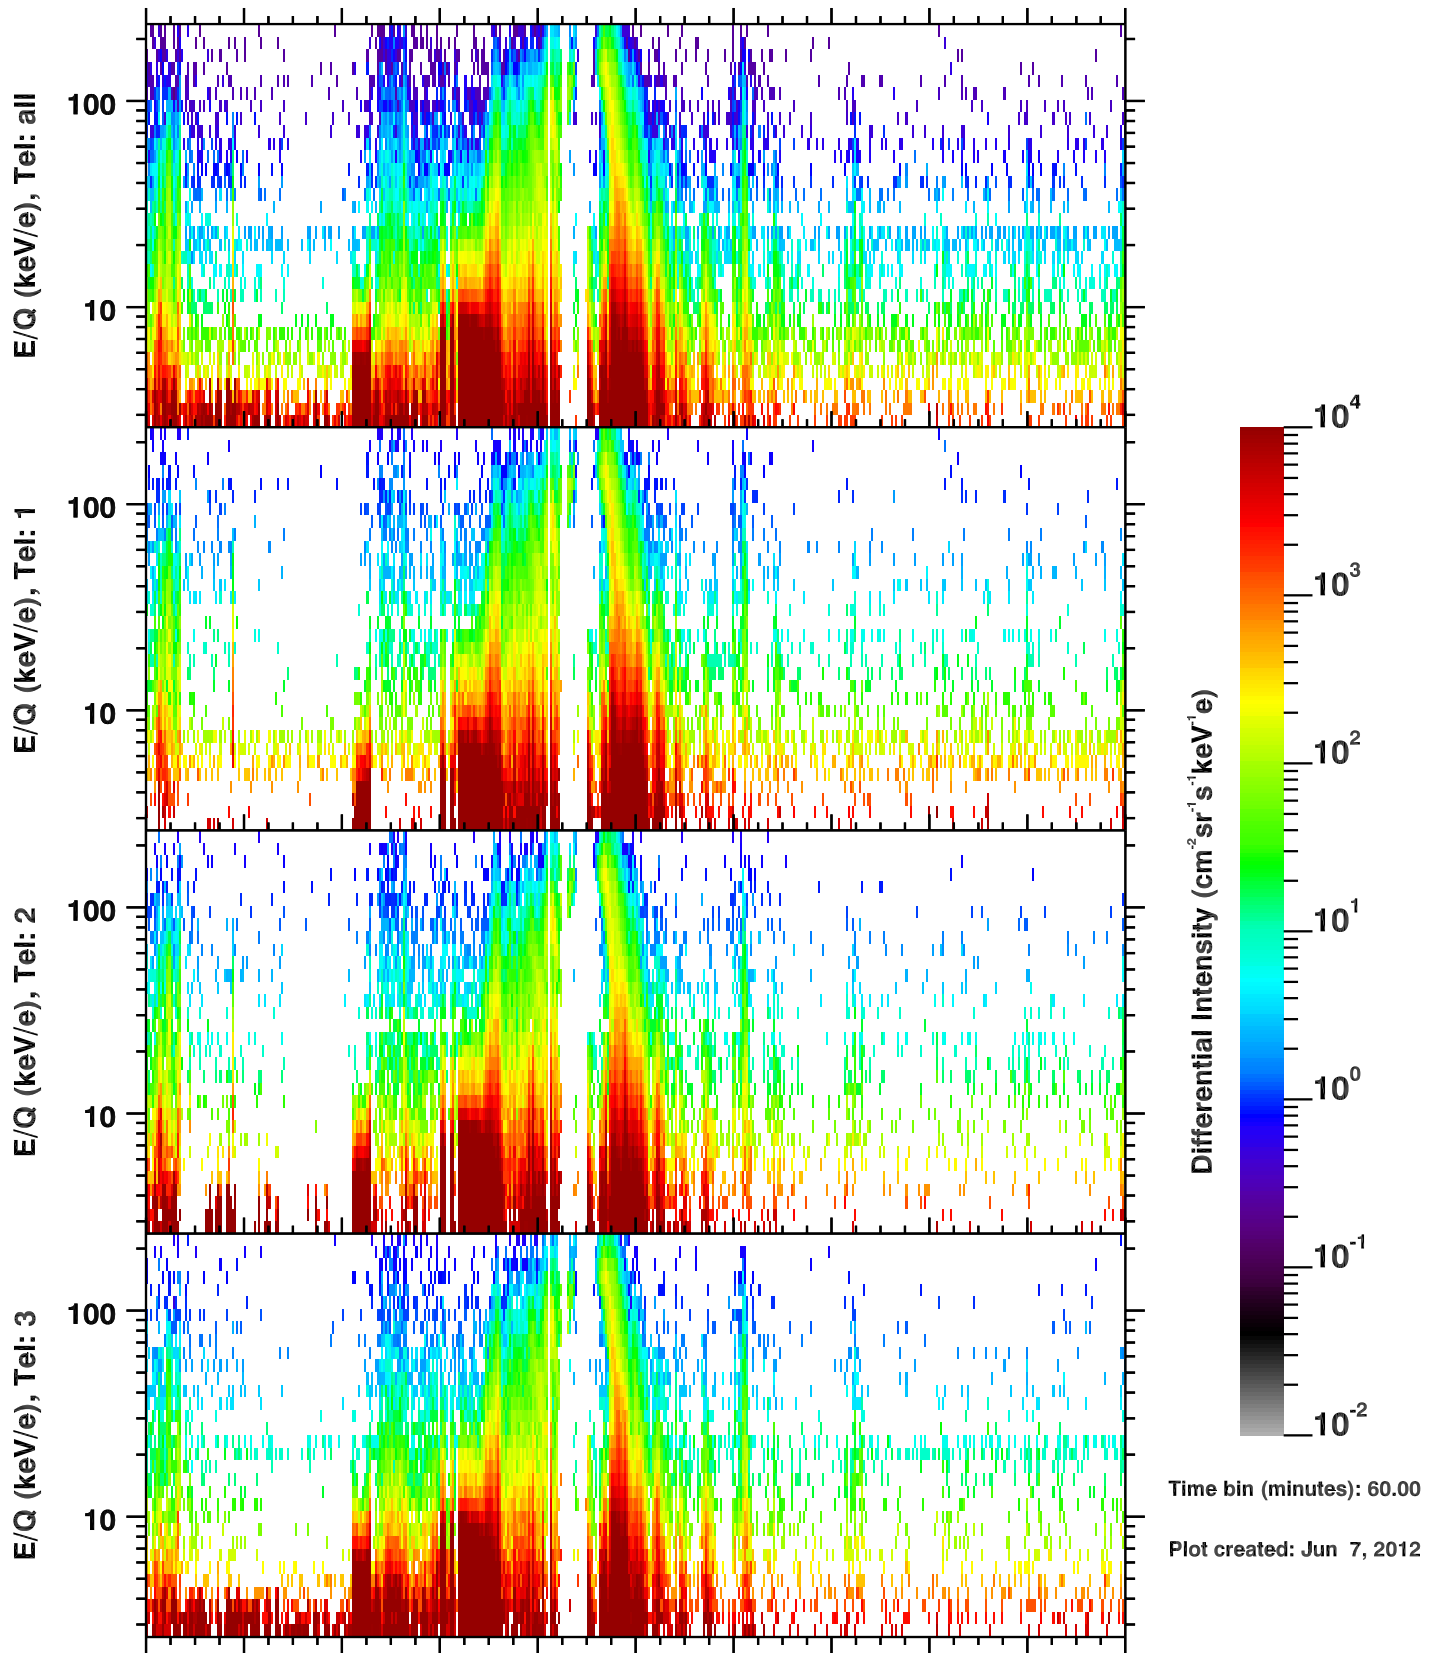

Cassini/CHEMS | H+ Flux

Time bin (minutes): 60.00

Plot created: Jun 7, 2012

	80	82	84	86	88	90	92	94	96	98	100
R(Rs)	44.0	41.4	36.2	27.7	13.6	13.8	27.4	34.4	37.6	37.6	34.3
Lat($^{\circ}$)	-0.1	-0.1	-0.1	-0.2	-0.2	0.2	-1.1	-2.3	-3.1	-3.8	-4.6
LT(dec.h)	8.0	8.4	8.8	9.5	11.3	4.3	5.9	6.5	7.0	7.4	7.9