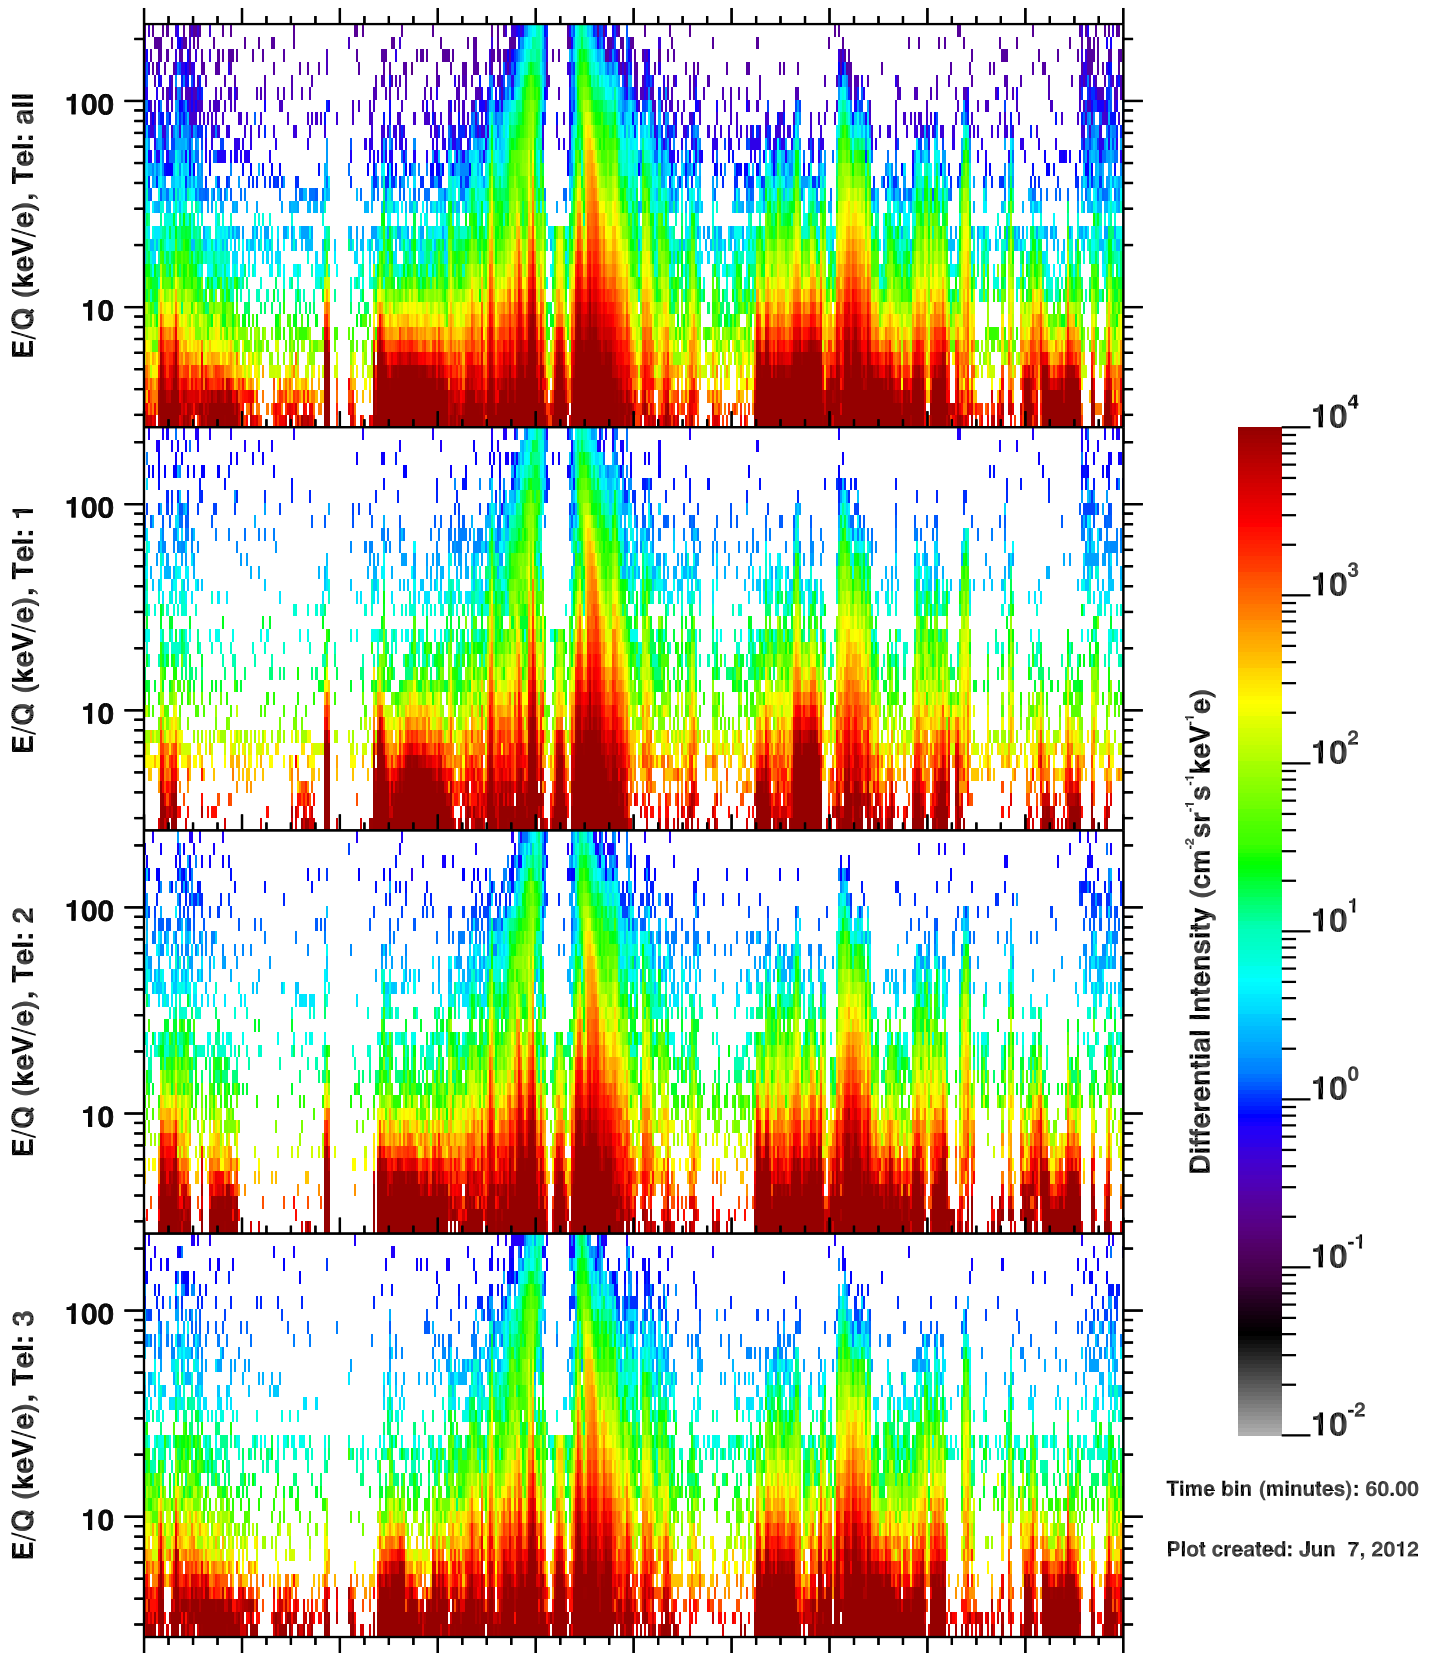

Cassini/CHEMS | H+ Flux

Time bin (minutes): 60.00

Plot created: Jun 7, 2012

	60	62	64	66	68	70	72	74	76	78	80
R(Rs)	43.5	40.3	34.4	24.9	8.3	18.2	30.4	37.9	42.3	44.3	44.0
Lat($^{\circ}$)	-0.1	-0.1	-0.1	-0.1	-0.2	0.1	0.0	-0.0	-0.0	-0.0	-0.1
LT(dec.h)	8.1	8.5	9.0	9.8	12.8	5.1	6.3	6.9	7.3	7.7	8.0