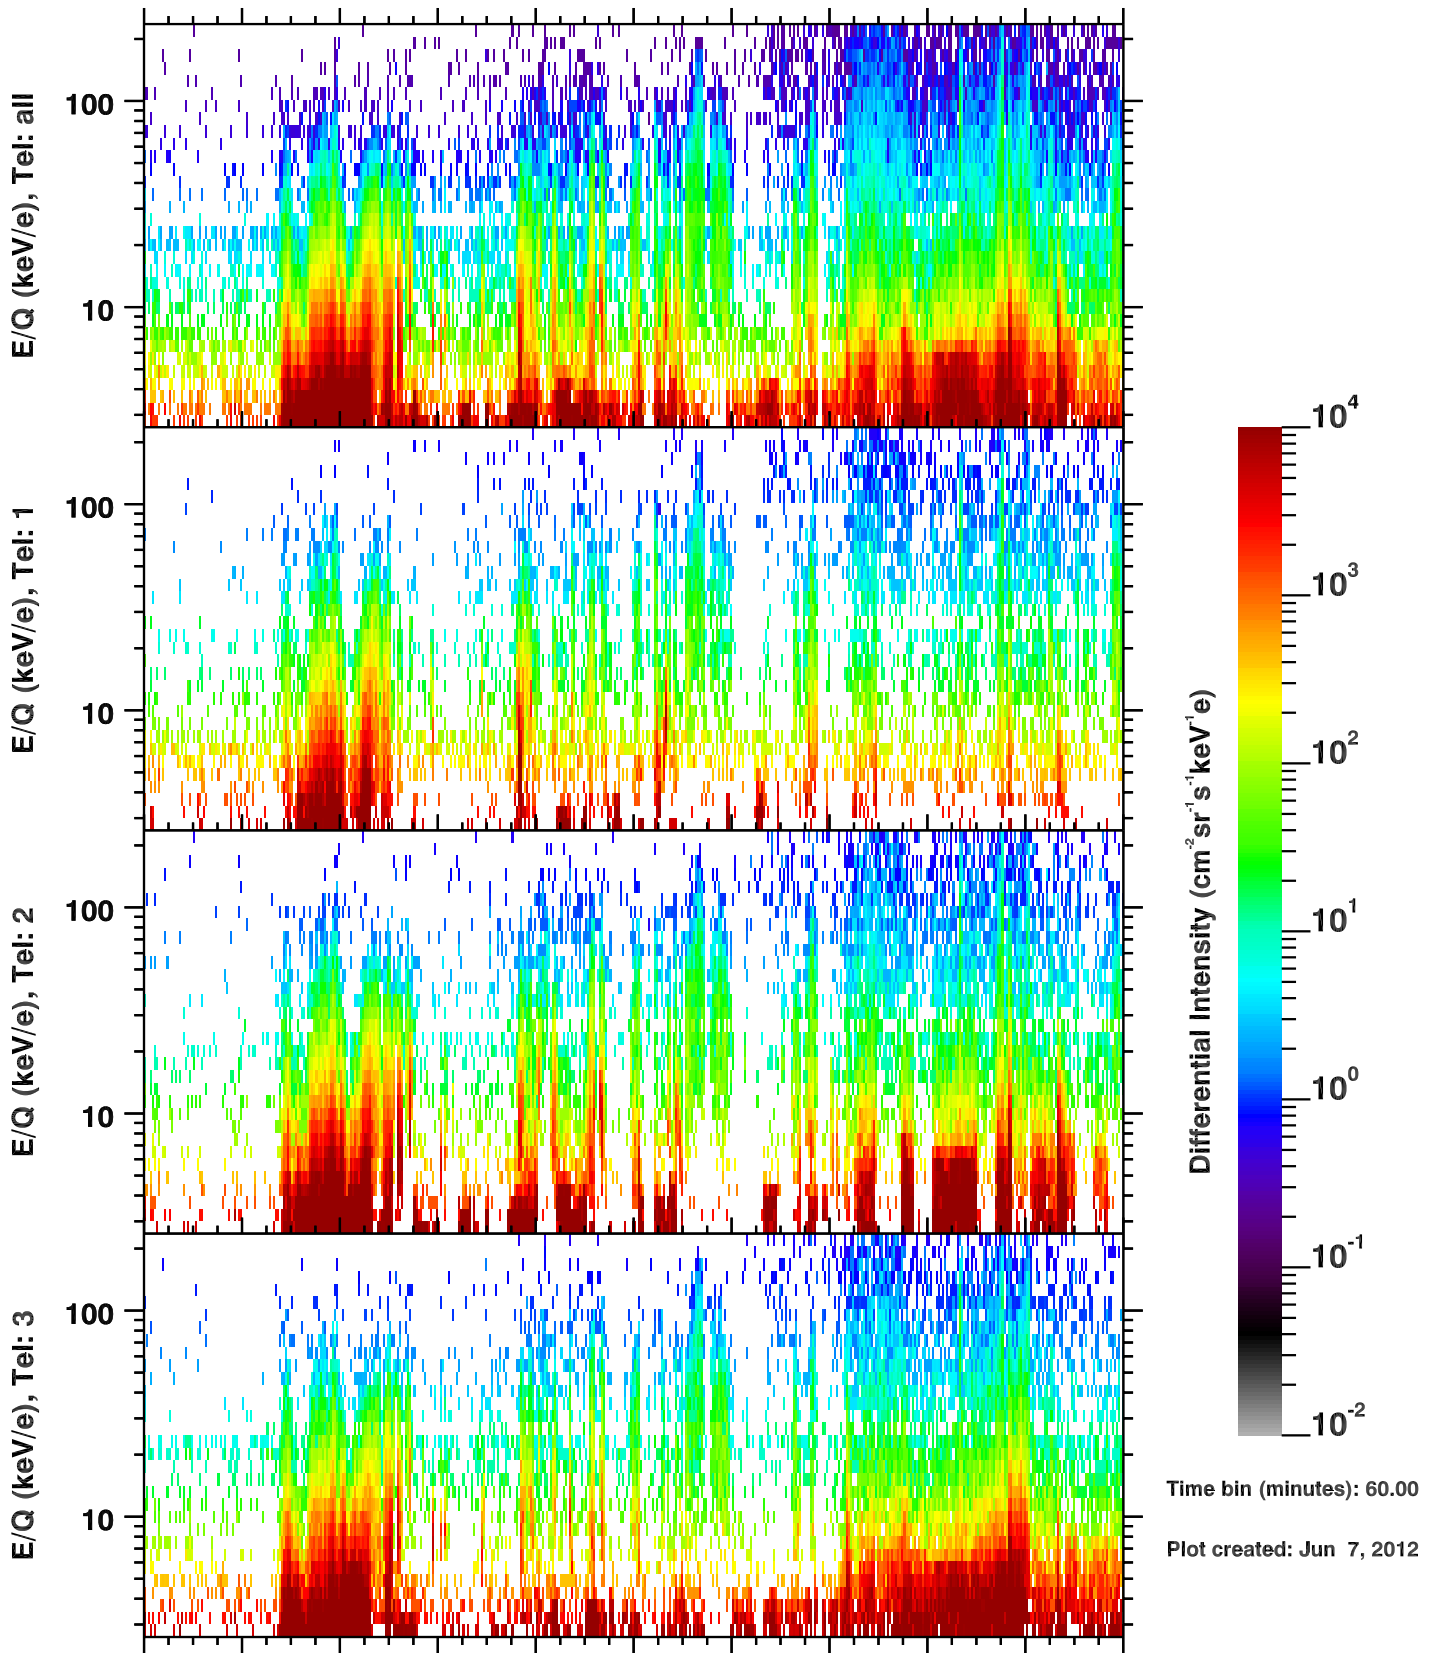

Cassini/CHEMS | H+ Flux

Time bin (minutes): 60.00

Plot created: Jun 7, 2012

	20	22	24	26	28	30	32	34	36	38	40
R(Rs)	32.6	41.7	48.4	53.2	56.6	58.6	59.3	58.8	57.0	53.8	49.2
Lat($^{\circ}$)	-5.2	-5.0	-4.8	-4.7	-4.5	-4.3	-4.2	-4.0	-3.7	-3.5	-3.1
LT(dec.h)	5.0	5.6	6.0	6.3	6.6	6.8	7.0	7.3	7.5	7.8	8.1