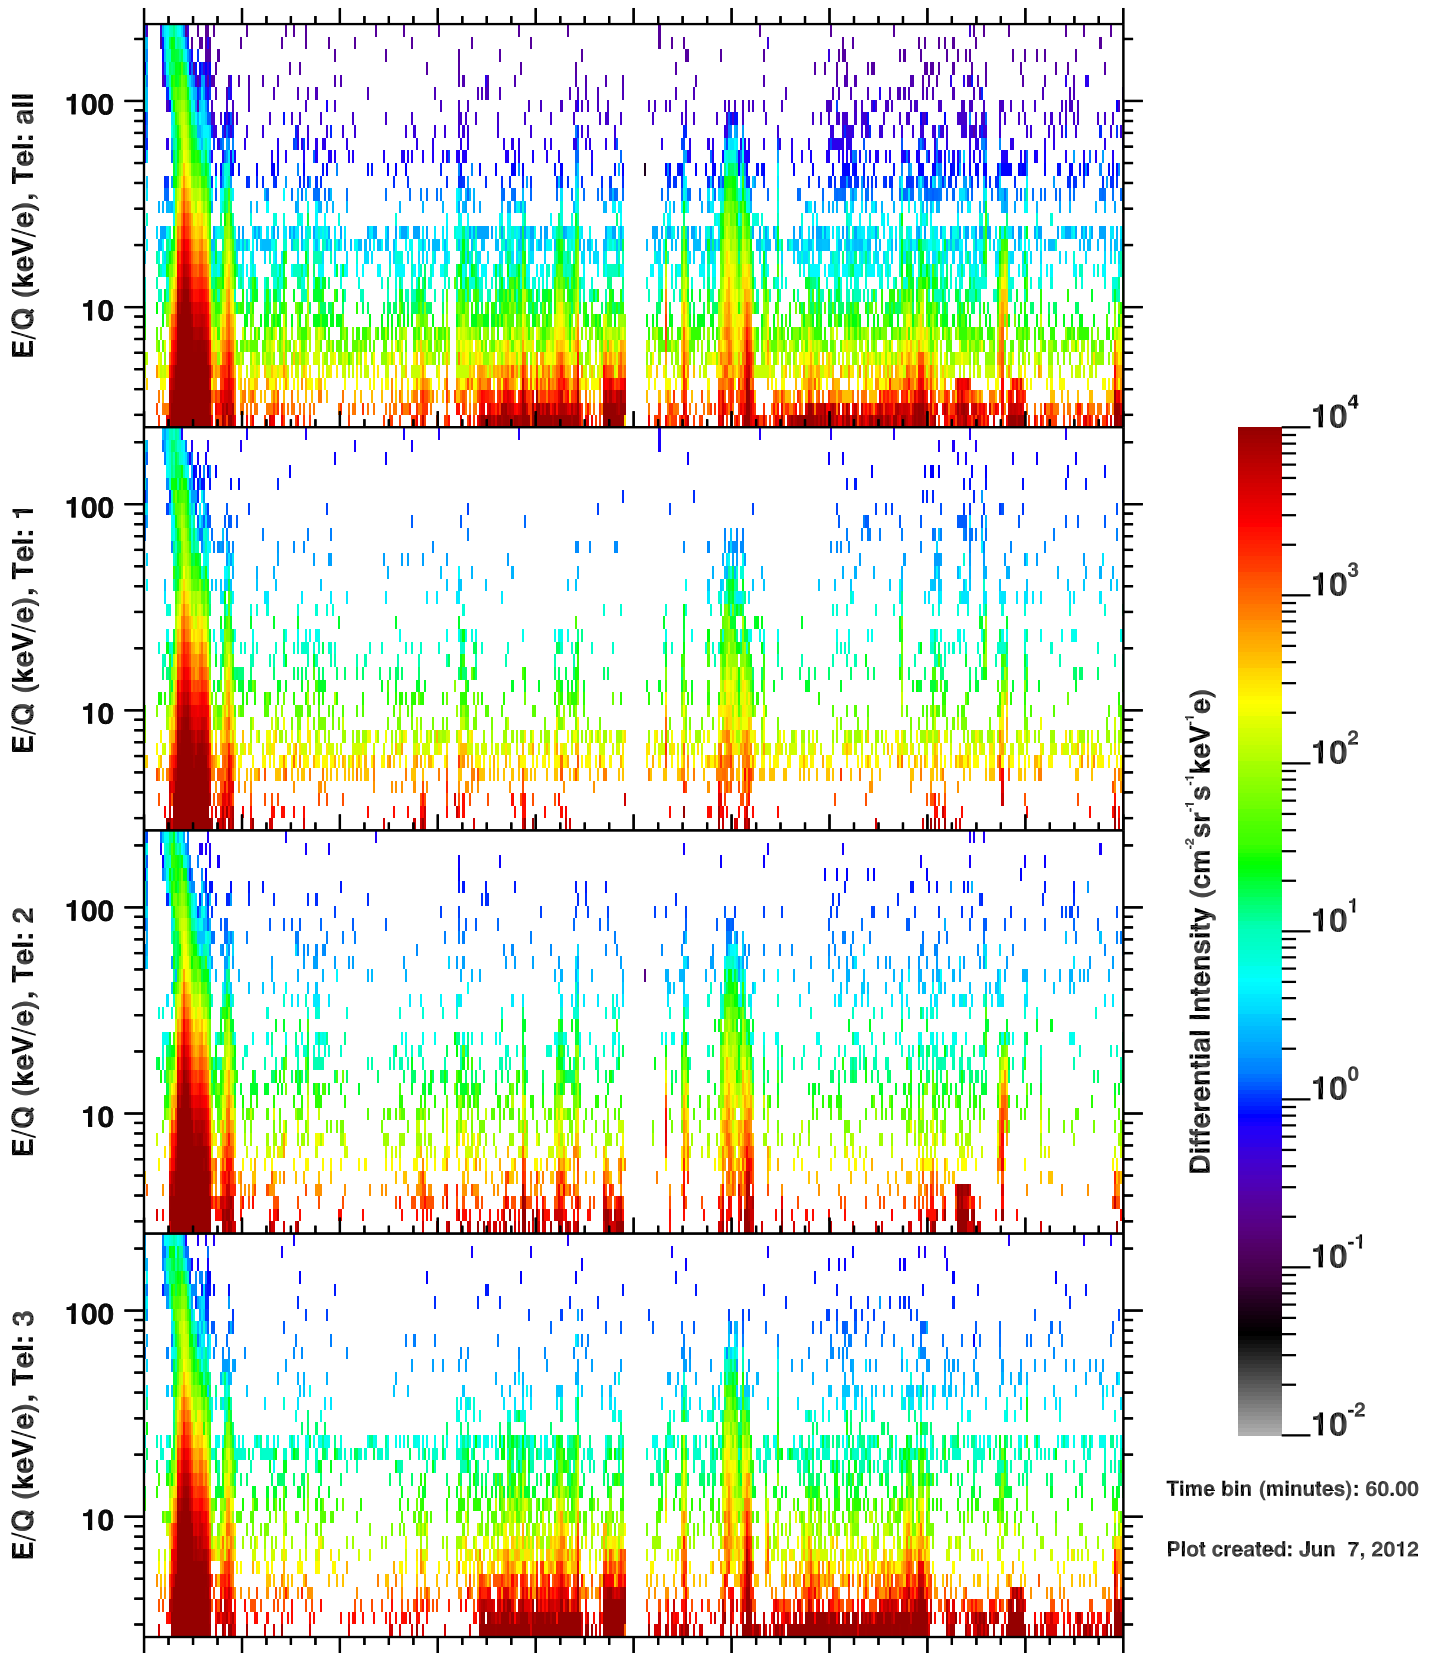

Cassini/CHEMS | H+ Flux

Time bin (minutes): 60.00

Plot created: Jun 7, 2012

	350	352	354	356	358	360	362	364	366	2	4
R(Rs)	6.0	20.0	32.8	41.8	48.6	53.5	56.8	58.9	59.7	59.3	57.6
Lat(°)	4.9	-5.1	-5.2	-5.0	-4.9	-4.7	-4.5	-4.4	-4.2	-4.0	-3.8
LT(dec.h)	15.5	3.9	5.1	5.7	6.1	6.4	6.7	6.9	7.2	7.4	7.6