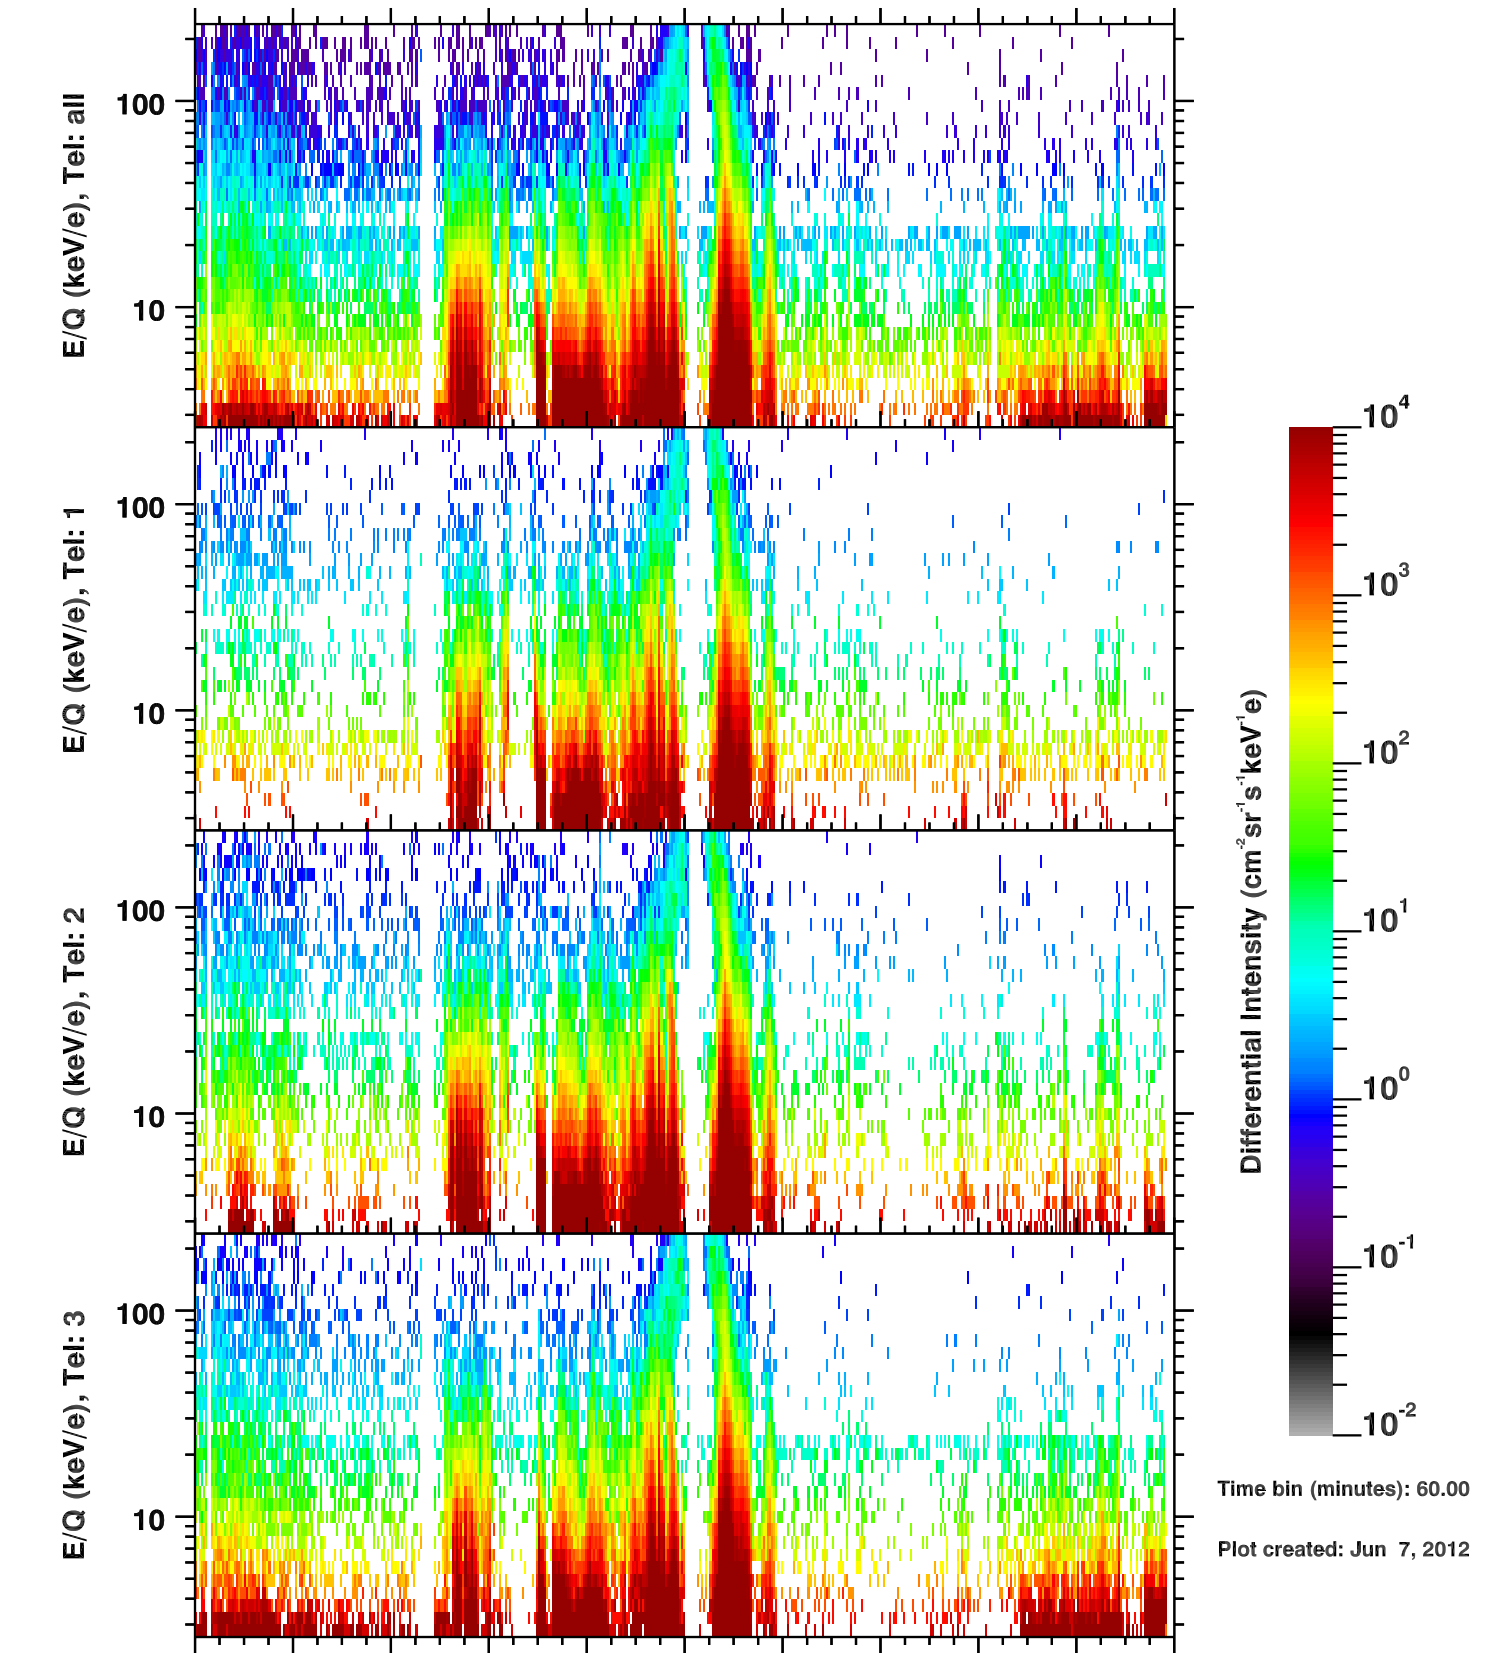

# Cassini/CHEMS | H+ Flux

Time bin (minutes): 60.00

Plot created: Jun 7, 2012

	340	342	344	346	348	350	352	354	356	358	360
R(Rs)	60.0	53.7	45.8	36.2	23.7	6.0	20.0	32.8	41.8	48.6	53.5
Lat( $^{\circ}$ )	-9.2	-8.4	-7.3	-5.6	-1.9	4.9	-5.1	-5.2	-5.0	-4.9	-4.7
LT(dec.h)	7.8	8.1	8.4	9.0	10.0	15.5	3.9	5.1	5.7	6.1	6.4