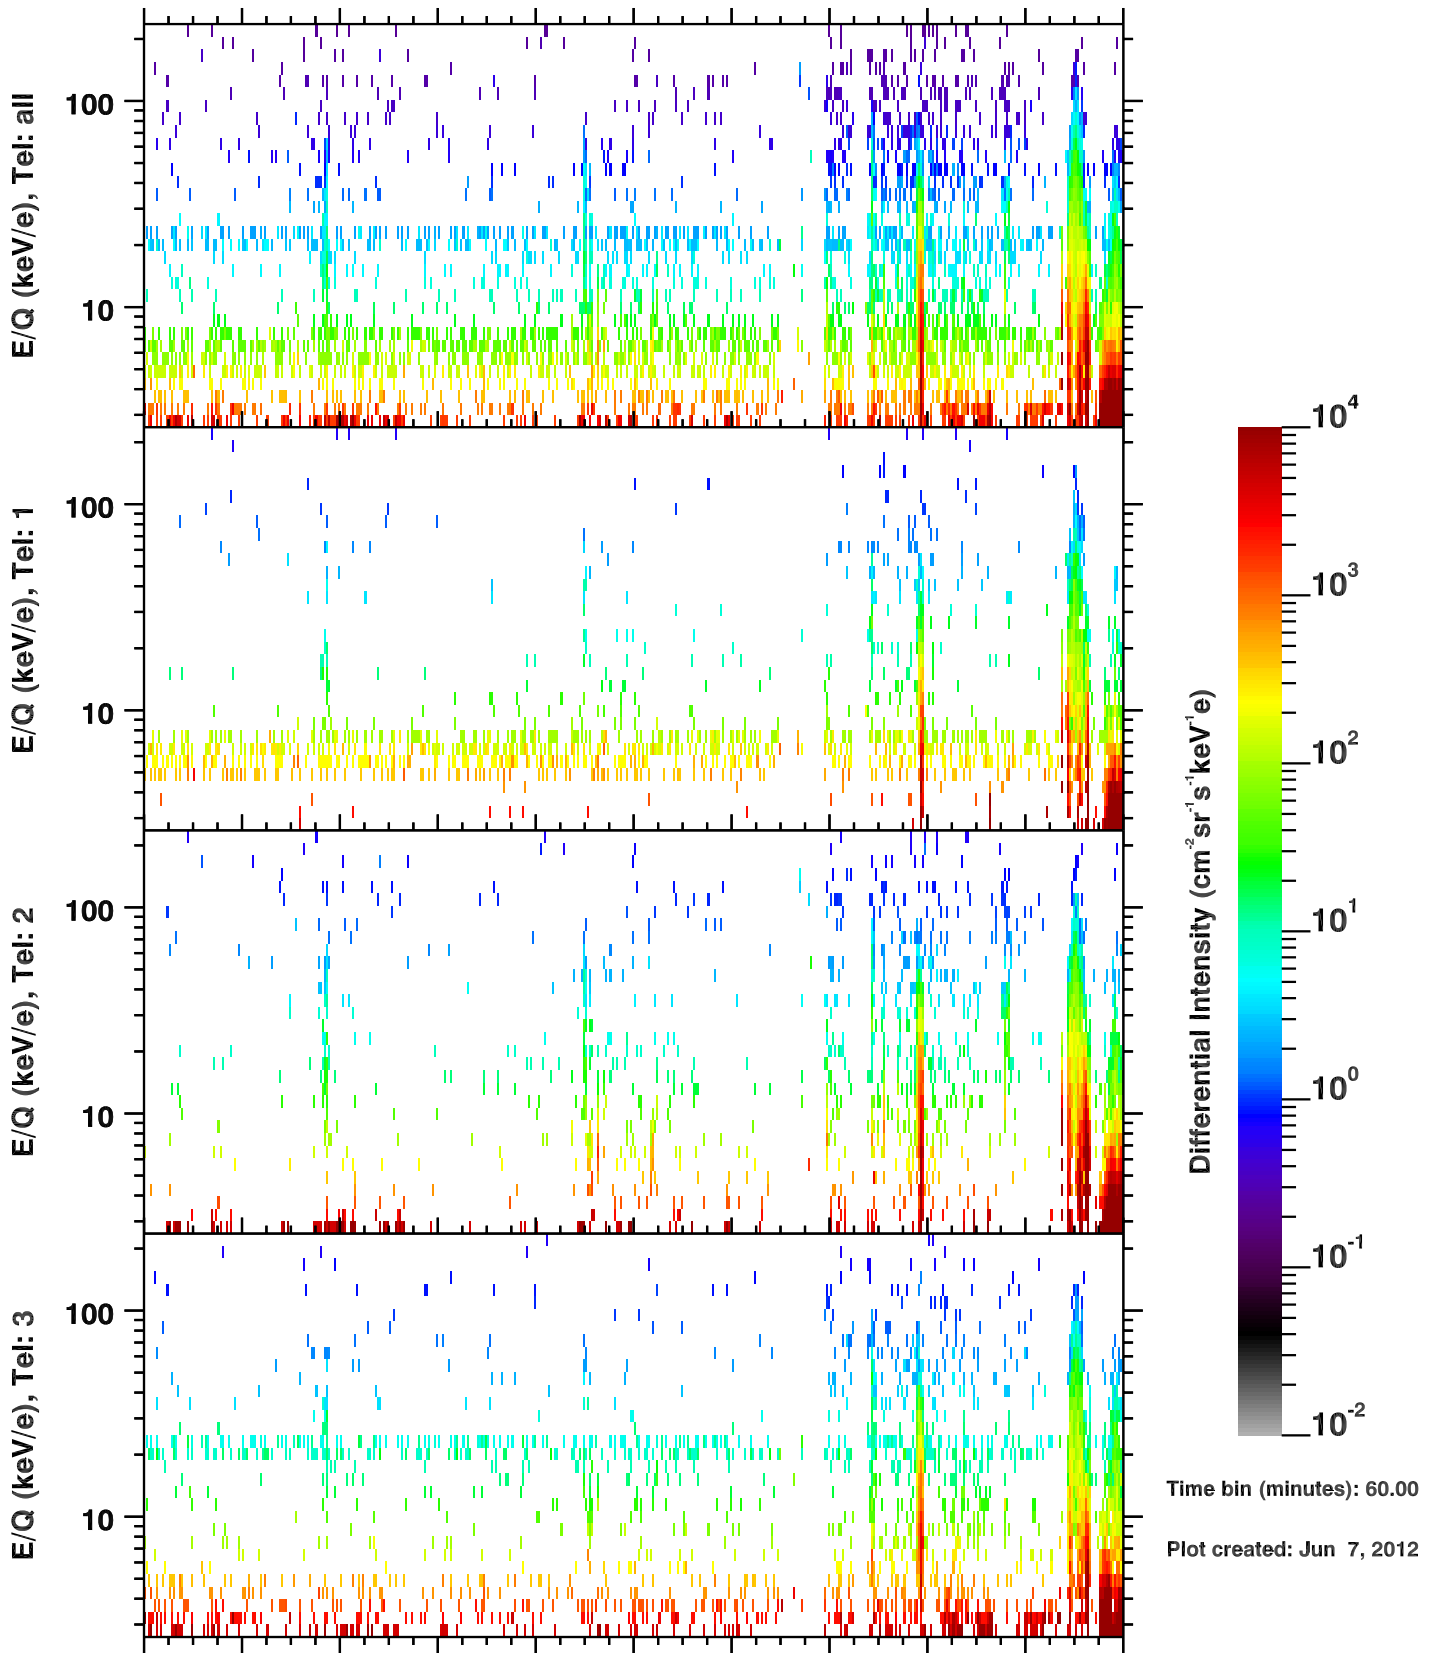

Cassini/CHEMS | H+ Flux

Time bin (minutes): 60.00

Plot created: Jun 7, 2012

| | 280 | 282 | 284 | 286 | 288 | 290 | 292 | 294 | 296 | 298 | 300 |
|-----------|-------|-------|-------|-------|-------|-------|-------|-------|-------|------|------|
| R(Rs) | 106.9 | 101.7 | 96.1 | 90.0 | 83.4 | 76.2 | 68.3 | 59.5 | 49.7 | 38.4 | 24.9 |
| Lat(°) | -15.0 | -14.8 | -14.5 | -14.2 | -13.8 | -13.3 | -12.6 | -11.7 | -10.4 | -8.2 | -3.4 |
| LT(dec.h) | 6.8 | 6.9 | 7.0 | 7.2 | 7.3 | 7.5 | 7.7 | 7.9 | 8.3 | 8.9 | 9.9 |